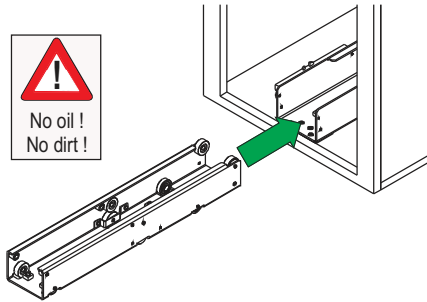

DISPENSA Pantry VVS-X

8

Complete runner and frame installation

mm

a.