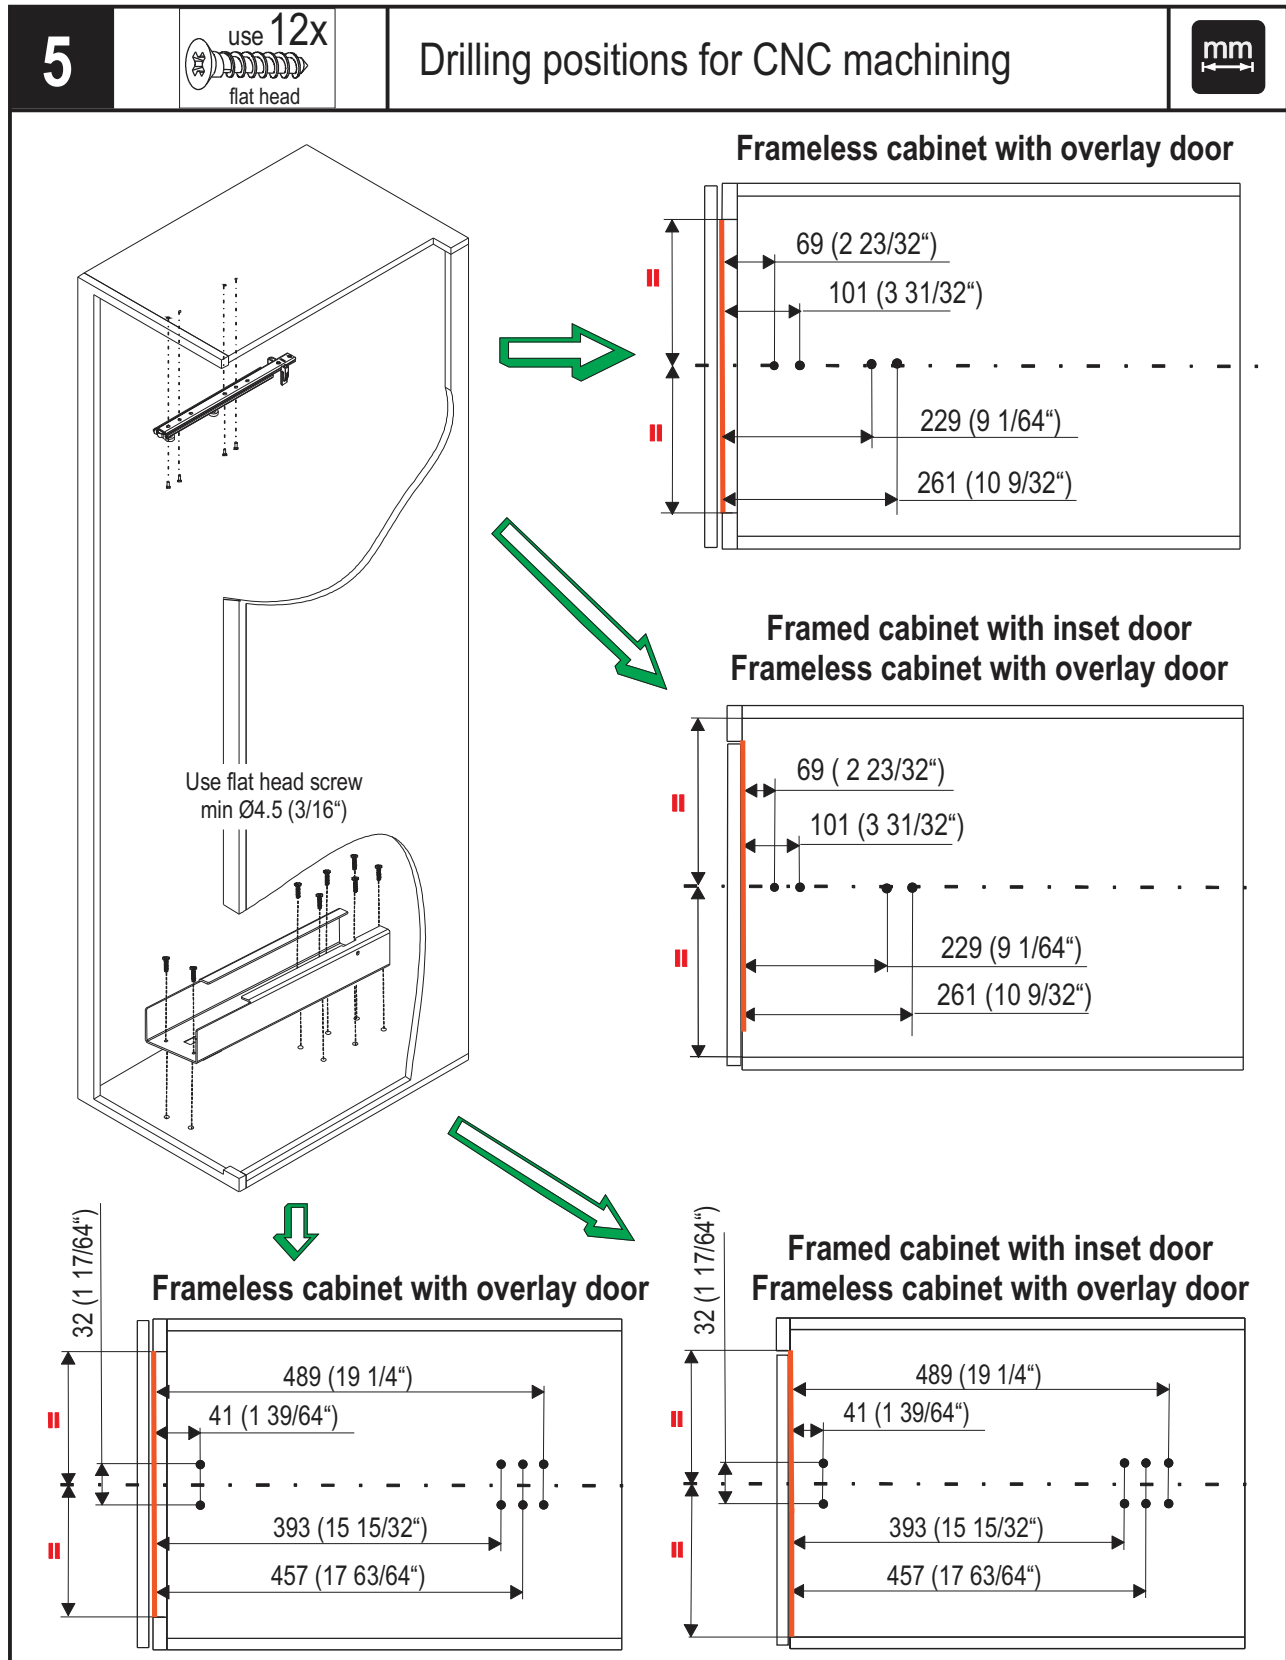

DISPENSA

Pantry VVS-X

DISPENSA Pantry VVS-X

6

Installation depth bottom runner

faceframe
overlay

faceframe
inset

frameless

DISPENSA Pantry VVS-X

7

Installation depth top runner

mm

DISPENSA Pantry VVS-X

8

Complete runner and frame installation

mm