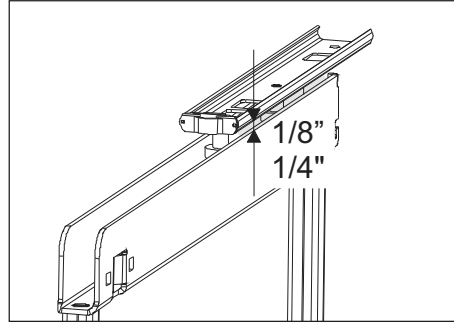

DISPENSA Pantry VVS-X

8

Complete runner and frame installation

mm

a.

c.

b.