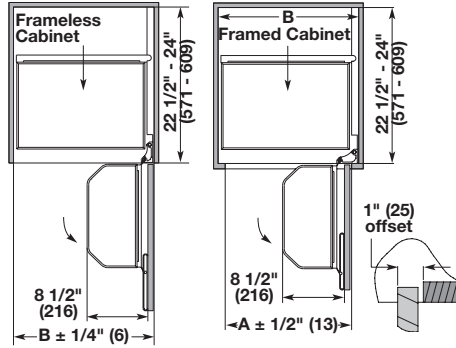

Tandem Chef's Pantry

- Right or left door mounted
- Back frame is unhandled
- Soft & Silent feature slows the pull-out just before final closure, creating automatic and silent closing
- Door load is supported by special frame brackets
- Each set has 4 trays/baskets
- Load capacity: Back: 130 lbs. Door: 55 lbs.

3

A: Frame Clearance
B: Interior Clearance