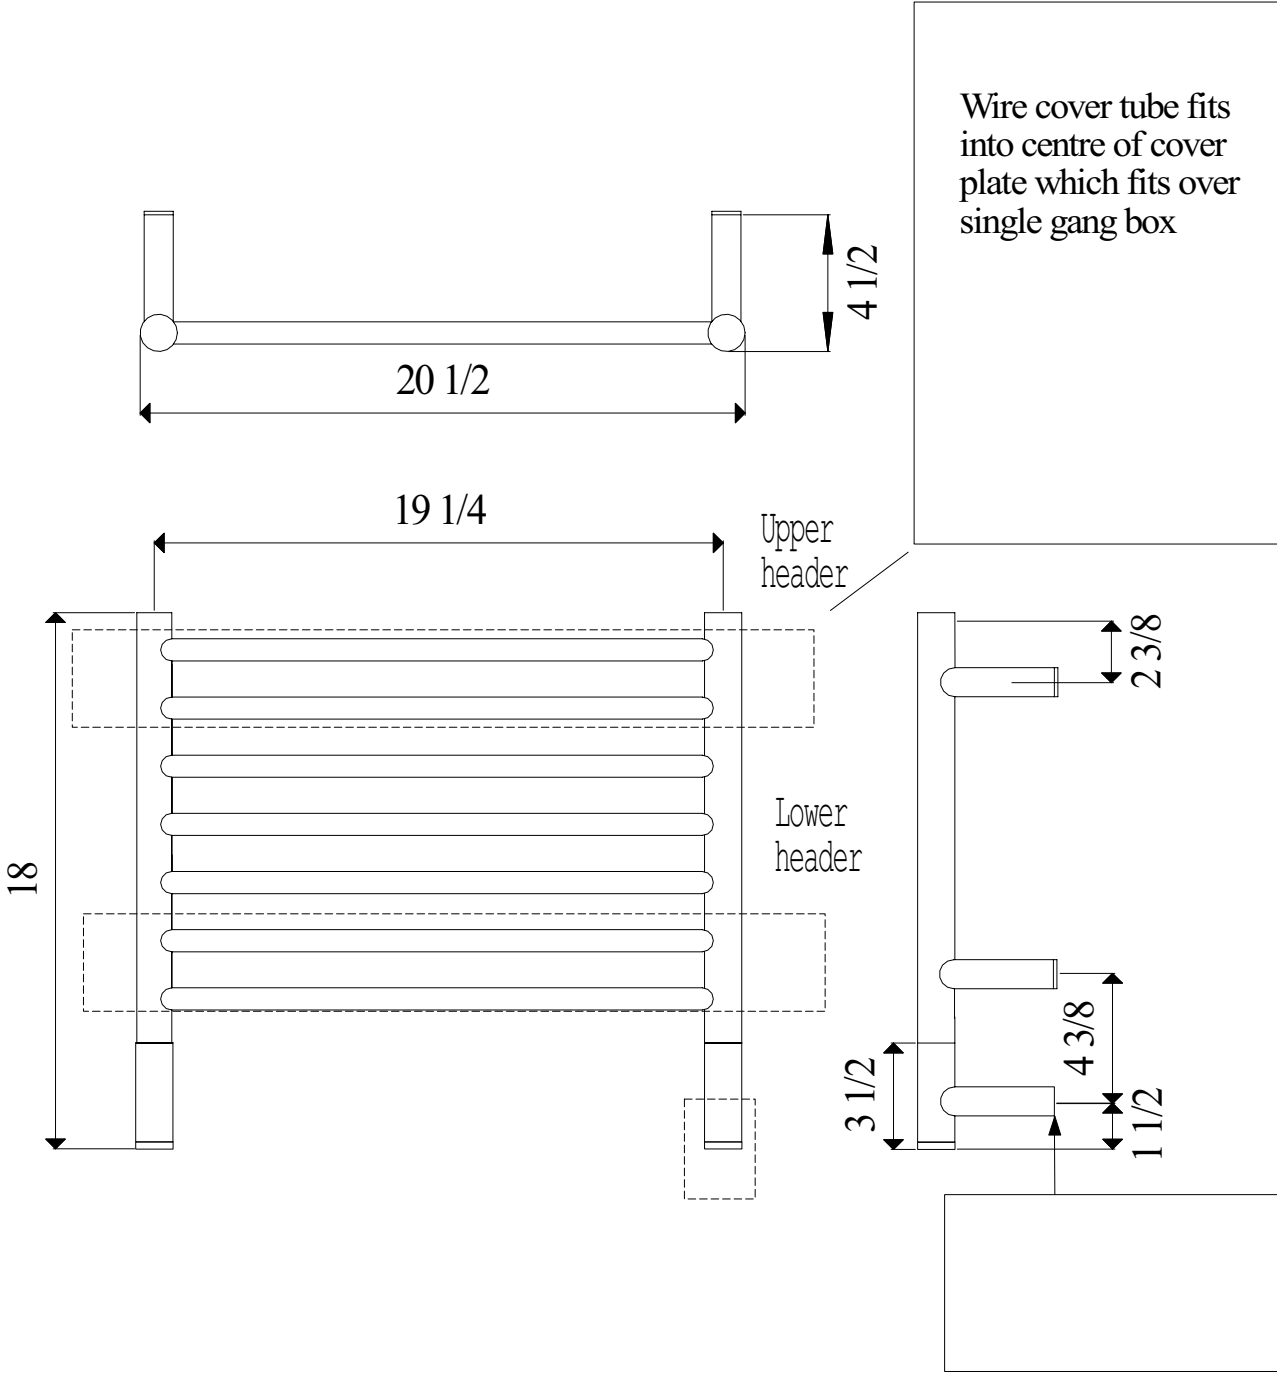

JEEVES

HEATED TOWEL RAILS

MODEL H - STRAIGHT