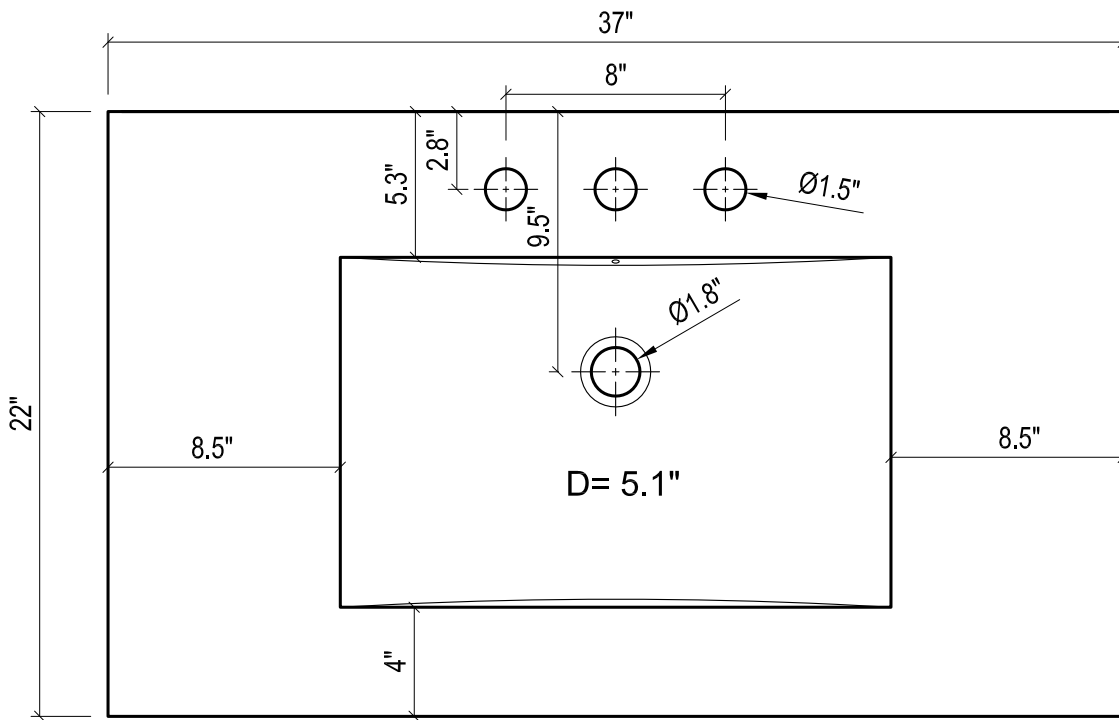

BARCELONA
B3722W8 CERAMIC SINK

TOP VIEW

SIDE VIEW

FRONT VIEW