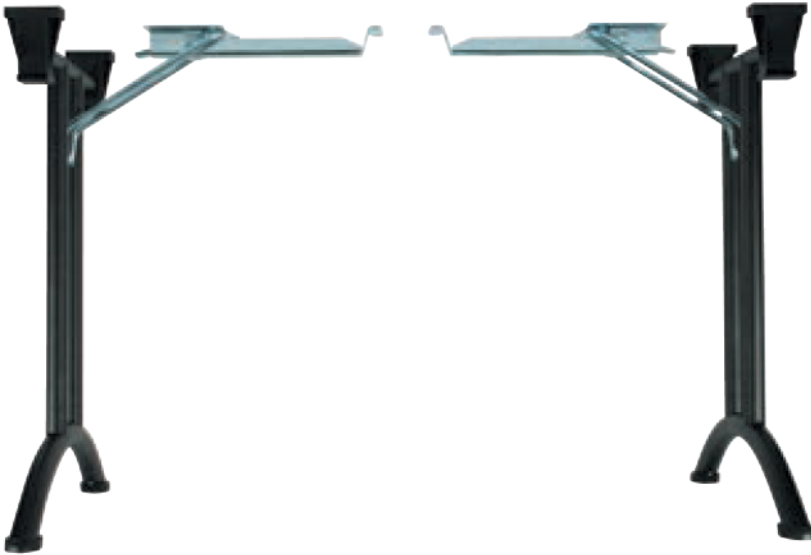

- Legs are folded by pressing the lever
- Once folded in, the legs are held securely by the interlocking springs
- The upright table is protected from accidental folding
- Includes adjustable levelers offering 12 mm (1/2") of adjustment
- Protective plastic pad included so tables can be stacked

- Functional fitting interlocks when folded in or out
- Minimum table length: 1422 mm (4' 8")

Material: Legs: Steel, plated or epoxy-coated
Functional fittings: Steel; Finish: zinc-plated
Levelers & mtg. blocks: Plastic; Color: black

Finish/Color	Item No.
powder-coated, silver	642.86.231
powder-coated, black semi-gloss	642.86.321

Set Supplied With
2 legs
Mounting screws

Dimensional data not binding. We reserve the right to alter specifications without notice.