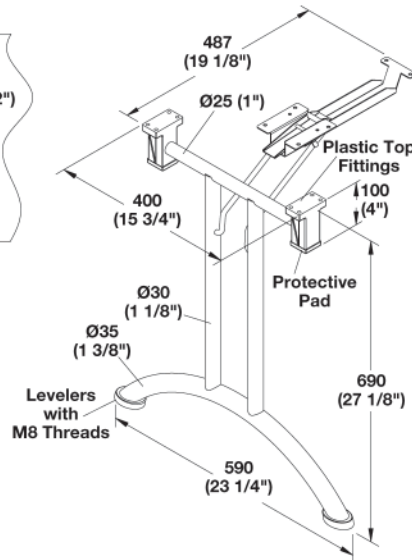

- Legs are folded by pressing the lever
- Once folded in, the legs are held securely by the interlocking springs
- The upright table is protected from accidental folding
- Includes adjustable levelers offering 12 mm (1/2") of adjustment
- Protective plastic pad included so tables can be stacked

- Functional fitting interlocks when folded in or out
- Minimum table length: 1422 mm (4' 8")

Material: Legs: Steel, plated or epoxy-coated
Functional fittings: Steel; Finish: zinc-plated
Levelers & mtg. blocks: Plastic; Color: black

Finish/Color	Item No.
powder-coated, silver	642.86.231
powder-coated, black semi-gloss	642.86.321

Set Supplied With
2 legs
Mounting screws

Dimensional data not binding. We reserve the right to alter specifications without notice.