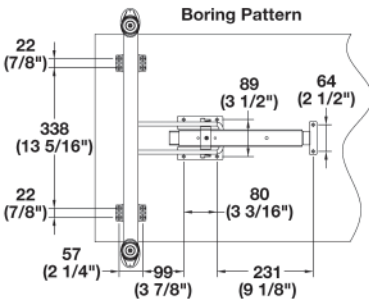

- Legs are folded by pressing the lever
- Once folded in, the legs are held securely by the interlocking springs
- The upright table is protected from accidental folding
- Includes adjustable levelers offering 12 mm (1/2") of adjustment
- Protective plastic pad included so tables can be stacked

- Functional fitting interlocks when folded in or out
- Minimum table length: 1422 mm (4' 8")

Material: Legs: Steel, plated or epoxy-coated
Functional fittings: Steel; Finish: zinc-plated
Levelers & mtg. blocks: Plastic; Color: black

Finish/Color	Item No.
powder-coated, silver	642.86.231
powder-coated, black semi-gloss	642.86.321

Set Supplied With
2 legs
Mounting screws

Dimensional data not binding. We reserve the right to alter specifications without notice.