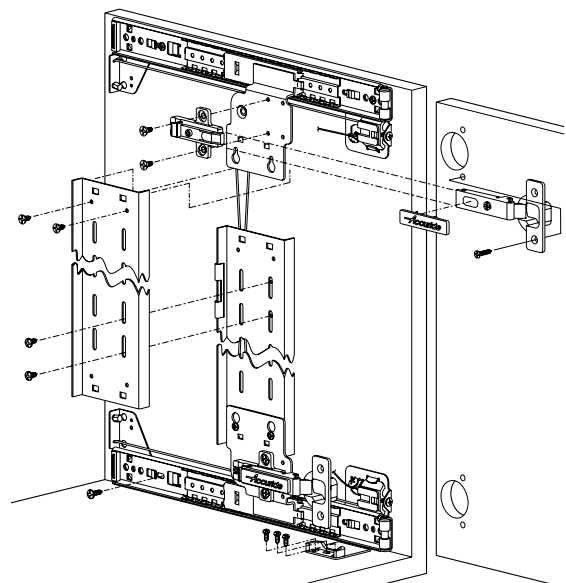

1332/1432

Material: Steel; Color: black

Slide length	Slide Travel	1332 – with 35 mm hinges	1432 – hinges not included
12" (305)	8 1/4" (210)	408.24.430	408.24.530
14" (356)	10 1/4" (261)	408.24.435	408.24.535
16" (405)	12 1/2" (312)	408.24.441	408.24.541
18" (456)	13 1/2" (343)	408.24.446	408.24.546
20" (506)	15 1/2" (394)	408.24.451	408.24.551
22" (557)	17 1/2" (445)	408.24.456	408.24.556
24" (608)	19 1/2" (496)	408.24.461	408.24.561
26" (659)	21 1/2" (546)	408.24.466	408.24.566
28" (710)	23 1/2" (597)	408.24.471	408.24.571
30" (762)	25 1/2" (648)	408.24.476	408.24.576
32" (813)	27 1/2" (699)	408.24.481	408.24.581

1332 Supplied With

35 mm hinge kit
Slide mounting hardware kit
Mounting instructions

1432 Supplied With

Slide mounting hardware kit
Mounting instructions

Dimensional data not binding. We reserve the right to alter specifications without notice.