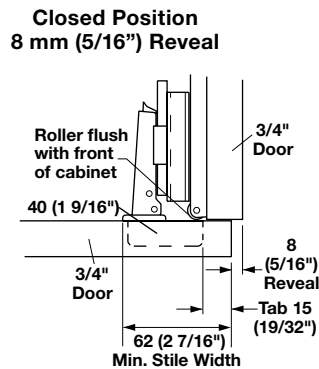

Accuride

- Maximum weight capacity: 34 kg (75 lbs.)
- Door thickness 3/4" to 1 1/4" (for doors 13/16" or thicker, please order the optional 40 mm hinge kit)
- Door heights up to 78" (for doors 36" – 78" tall, see below for additional hinges required)
- Door width 10" to 26"
- Pocket width 2" to 2 1/2" depending on door thickness
- Even lengths 12" to 32"
- Vertically mounted concealed doors
- Entertainment centers
- Audio-visual conference centers

1432 Overlay Application

Note
Maximum 3/4" door thickness. Requires 0 mm mounting plate - 329.71.500 (order separately).

Flush Inset Application

Alternative Method

12.7 mm (1/2") Overlay
6 mm (1/4") Reveal

1332/1432

Material: Steel; Color: black

Slide length	Slide Travel	1332 – with 35 mm hinges	1432 – hinges not included
12" (305)	8 1/4" (210)	408.24.430	408.24.530
14" (356)	10 1/4" (261)	408.24.435	408.24.535
16" (405)	12 1/2" (312)	408.24.441	408.24.541
18" (456)	13 1/2" (343)	408.24.446	408.24.546
20" (506)	15 1/2" (394)	408.24.451	408.24.551
22" (557)	17 1/2" (445)	408.24.456	408.24.556
24" (608)	19 1/2" (496)	408.24.461	408.24.561
26" (659)	21 1/2" (546)	408.24.466	408.24.566
28" (710)	23 1/2" (597)	408.24.471	408.24.571
30" (762)	25 1/2" (648)	408.24.476	408.24.576
32" (813)	27 1/2" (699)	408.24.481	408.24.581

1332 Supplied With

35 mm hinge kit
Slide mounting hardware kit
Mounting instructions

1432 Supplied With

Slide mounting hardware kit
Mounting instructions

Dimensional data not binding. We reserve the right to alter specifications without notice.