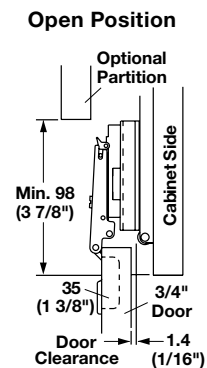

Accuride

- Maximum weight capacity: 34 kg (75 lbs.)
- Door thickness 3/4" to 1 1/4" (for doors 13/16" or thicker, please order the optional 40 mm hinge kit)
- Door heights up to 78" (for doors 36" – 78" tall, see below for additional hinges required)
- Door width 10" to 26"
- Pocket width 2" to 2 1/2" depending on door thickness
- Even lengths 12" to 32"
- Vertically mounted concealed doors
- Entertainment centers
- Audio-visual conference centers

1432 Overlay Application

Note
Maximum 3/4" door thickness. Requires 0 mm mounting plate - 329.71.500 (order separately).

Flush Inset Application

Alternative Method

12.7 mm (1/2") Overlay
6 mm (1/4") Reveal

1332/1432

Material: Steel; Color: black

Slide length	Slide Travel	1332 – with 35 mm hinges	1432 – hinges not included
12" (305)	8 1/4" (210)	408.24.430	408.24.530
14" (356)	10 1/4" (261)	408.24.435	408.24.535
16" (405)	12 1/2" (312)	408.24.441	408.24.541
18" (456)	13 1/2" (343)	408.24.446	408.24.546
20" (506)	15 1/2" (394)	408.24.451	408.24.551
22" (557)	17 1/2" (445)	408.24.456	408.24.556
24" (608)	19 1/2" (496)	408.24.461	408.24.561
26" (659)	21 1/2" (546)	408.24.466	408.24.566
28" (710)	23 1/2" (597)	408.24.471	408.24.571
30" (762)	25 1/2" (648)	408.24.476	408.24.576
32" (813)	27 1/2" (699)	408.24.481	408.24.581

1332 Supplied With

35 mm hinge kit
Slide mounting hardware kit
Mounting instructions

1432 Supplied With

Slide mounting hardware kit
Mounting instructions

Dimensional data not binding. We reserve the right to alter specifications without notice.