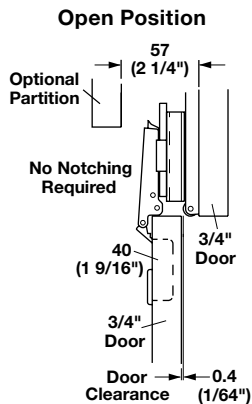

Accuride

- Maximum weight capacity: 34 kg (75 lbs.)
- Door thickness 3/4" to 1 1/4" (for doors 13/16" or thicker, please order the optional 40 mm hinge kit)
- Door heights up to 78" (for doors 36" – 78" tall, see below for additional hinges required)
- Door width 10" to 26"
- Pocket width 2" to 2 1/2" depending on door thickness
- Even lengths 12" to 32"
- Vertically mounted concealed doors
- Entertainment centers
- Audio-visual conference centers

1432 Overlay Application

Note
Maximum 3/4" door thickness. Requires 0 mm mounting plate - 329.71.500 (order separately).

Flush Inset Application

Alternative Method

12.7 mm (1/2") Overlay
6 mm (1/4") Reveal

1332/1432

Material: Steel; Color: black

Slide length	Slide Travel	1332 – with 35 mm hinges	1432 – hinges not included
12" (305)	8 1/4" (210)	408.24.430	408.24.530
14" (356)	10 1/4" (261)	408.24.435	408.24.535
16" (405)	12 1/2" (312)	408.24.441	408.24.541
18" (456)	13 1/2" (343)	408.24.446	408.24.546
20" (506)	15 1/2" (394)	408.24.451	408.24.551
22" (557)	17 1/2" (445)	408.24.456	408.24.556
24" (608)	19 1/2" (496)	408.24.461	408.24.561
26" (659)	21 1/2" (546)	408.24.466	408.24.566
28" (710)	23 1/2" (597)	408.24.471	408.24.571
30" (762)	25 1/2" (648)	408.24.476	408.24.576
32" (813)	27 1/2" (699)	408.24.481	408.24.581

1332 Supplied With

35 mm hinge kit
Slide mounting hardware kit
Mounting instructions

1432 Supplied With

Slide mounting hardware kit
Mounting instructions

Dimensional data not binding. We reserve the right to alter specifications without notice.