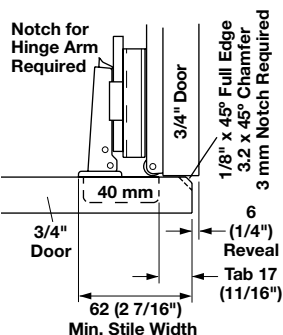

Accuride

- Maximum weight capacity: 34 kg (75 lbs.)
- Door thickness 3/4" to 1 1/4" (for doors 13/16" or thicker, please order the optional 40 mm hinge kit)
- Door heights up to 78" (for doors 36" – 78" tall, see below for additional hinges required)
- Door width 10" to 26"
- Pocket width 2" to 2 1/2" depending on door thickness
- Even lengths 12" to 32"
- Vertically mounted concealed doors
- Entertainment centers
- Audio-visual conference centers

1432 Overlay Application

Note
Maximum 3/4" door thickness. Requires 0 mm mounting plate - 329.71.500 (order separately).

Flush Inset Application

Alternative Method

12.7 mm (1/2") Overlay
6 mm (1/4") Reveal

1332/1432

Material: Steel; Color: black

Slide length	Slide Travel	1332 – with 35 mm hinges	1432 – hinges not included
12" (305)	8 1/4" (210)	408.24.430	408.24.530
14" (356)	10 1/4" (261)	408.24.435	408.24.535
16" (405)	12 1/2" (312)	408.24.441	408.24.541
18" (456)	13 1/2" (343)	408.24.446	408.24.546
20" (506)	15 1/2" (394)	408.24.451	408.24.551
22" (557)	17 1/2" (445)	408.24.456	408.24.556
24" (608)	19 1/2" (496)	408.24.461	408.24.561
26" (659)	21 1/2" (546)	408.24.466	408.24.566
28" (710)	23 1/2" (597)	408.24.471	408.24.571
30" (762)	25 1/2" (648)	408.24.476	408.24.576
32" (813)	27 1/2" (699)	408.24.481	408.24.581

1332 Supplied With

35 mm hinge kit
Slide mounting hardware kit
Mounting instructions

1432 Supplied With

Slide mounting hardware kit
Mounting instructions

Dimensional data not binding. We reserve the right to alter specifications without notice.