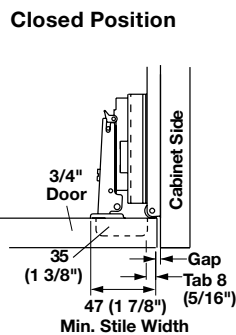

Accuride

- Maximum weight capacity: 34 kg (75 lbs.)
- Door thickness 3/4" to 1 1/4" (for doors 13/16" or thicker, please order the optional 40 mm hinge kit)
- Door heights up to 78" (for doors 36" – 78" tall, see below for additional hinges required)
- Door width 10" to 26"
- Pocket width 2" to 2 1/2" depending on door thickness
- Even lengths 12" to 32"
- Vertically mounted concealed doors
- Entertainment centers
- Audio-visual conference centers

1432 Overlay Application

Note
Maximum 3/4" door thickness. Requires 0 mm mounting plate - 329.71.500 (order separately).

Flush Inset Application

Alternative Method

12.7 mm (1/2") Overlay
6 mm (1/4") Reveal

1332/1432

Material: Steel; Color: black

Slide length	Slide Travel	1332 – with 35 mm hinges	1432 – hinges not included
12" (305)	8 1/4" (210)	408.24.430	408.24.530
14" (356)	10 1/4" (261)	408.24.435	408.24.535
16" (405)	12 1/2" (312)	408.24.441	408.24.541
18" (456)	13 1/2" (343)	408.24.446	408.24.546
20" (506)	15 1/2" (394)	408.24.451	408.24.551
22" (557)	17 1/2" (445)	408.24.456	408.24.556
24" (608)	19 1/2" (496)	408.24.461	408.24.561
26" (659)	21 1/2" (546)	408.24.466	408.24.566
28" (710)	23 1/2" (597)	408.24.471	408.24.571
30" (762)	25 1/2" (648)	408.24.476	408.24.576
32" (813)	27 1/2" (699)	408.24.481	408.24.581

1332 Supplied With

35 mm hinge kit
Slide mounting hardware kit
Mounting instructions

1432 Supplied With

Slide mounting hardware kit
Mounting instructions

Dimensional data not binding. We reserve the right to alter specifications without notice.