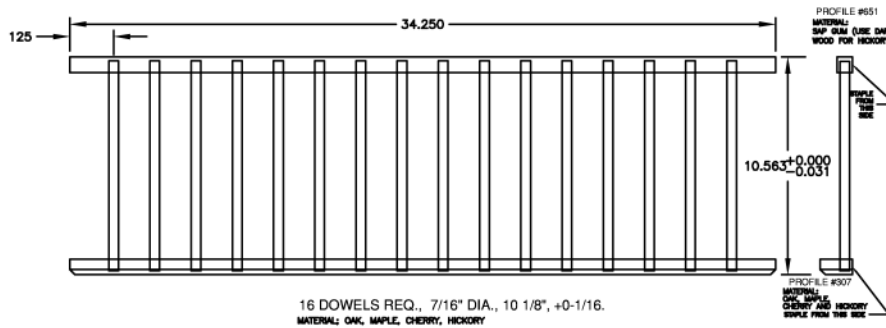

P2201

P2202

P2203

Omega National
PRODUCTS

kitchensource.com
1.800.667.8721

SCALE:

THIS MATERIAL IS THE CONFIDENTIAL PROPERTY OF OMEGA NATIONAL PRODUCTS, LLC AND CONTAINS VALUABLE INFORMATION AND DATA THAT MAY NOT BE DUPLICATED, DISCLOSED OR GIVEN IN ANY FORM TO ANYONE WITHOUT PRIOR WRITTEN AUTHORIZATION FROM AN OFFICER OF THE COMPANY. THE INFORMATION AND DATA CONTAINED IN THIS MATERIAL COMPRISE TRADE SECRETS AND ARE PROTECTED UNDER FEDERAL AND STATE LAWS THAT PROVIDE FOR CIVIL AND CRIMINAL PENALTIES. IF YOU HAVE RECEIVED THIS MATERIAL UNINTENTIONALLY, PLEASE TREAT IT AS CONFIDENTIAL AND NOTIFY OMEGA NATIONAL PRODUCTS, LLC IMMEDIATELY

MATERIAL: SEE ABOVE

TOL: ±.03"

DRAWN: SJJ   APPRV:

DATE: 04/17/2012

NOTES: PART SPECIFICATIONS

DESC: PLATE DISPLY RACK OVERVIEW 3 SIZES

PART#: P2201 2 3

DWG: P2203

REV:

PAGE: -