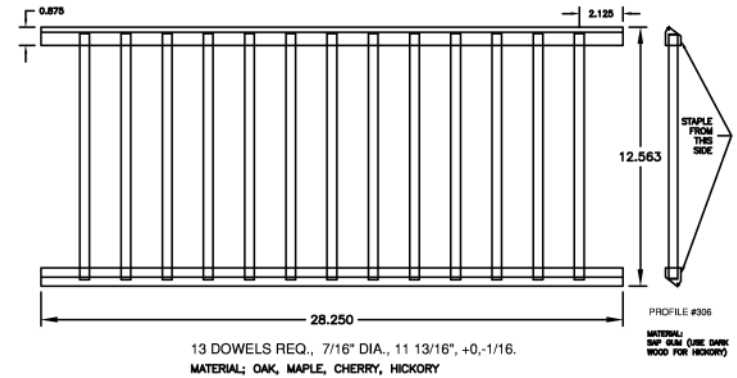

P2201

P2202

P2203

Omega National
PRODUCTS

kitchensource.com
1.800.667.8721

SCALE:

THIS MATERIAL IS THE CONFIDENTIAL PROPERTY OF OMEGA NATIONAL PRODUCTS, LLC AND CONTAINS VALUABLE INFORMATION AND DATA THAT MAY NOT BE DUPLICATED, DISCLOSED OR GIVEN IN ANY FORM TO ANYONE WITHOUT PRIOR WRITTEN AUTHORIZATION FROM AN OFFICER OF THE COMPANY. THE INFORMATION AND DATA CONTAINED IN THIS MATERIAL COMPRISE TRADE SECRETS AND ARE PROTECTED UNDER FEDERAL AND STATE LAWS THAT PROVIDE FOR CIVIL AND CRIMINAL PENALTIES. IF YOU HAVE RECEIVED THIS MATERIAL UNINTENTIONALLY, PLEASE TREAT IT AS CONFIDENTIAL AND NOTIFY OMEGA NATIONAL PRODUCTS, LLC IMMEDIATELY

MATERIAL: SEE ABOVE

TOL: ±.03"

DRAWN: SJJ   APPRV:

DATE: 04/17/2012

NOTES: PART SPECIFICATIONS

DESC: PLATE DISPLY RACK OVERVIEW 3 SIZES

PART#: P2201 2 3

DWG: P2203

REV:

PAGE: -