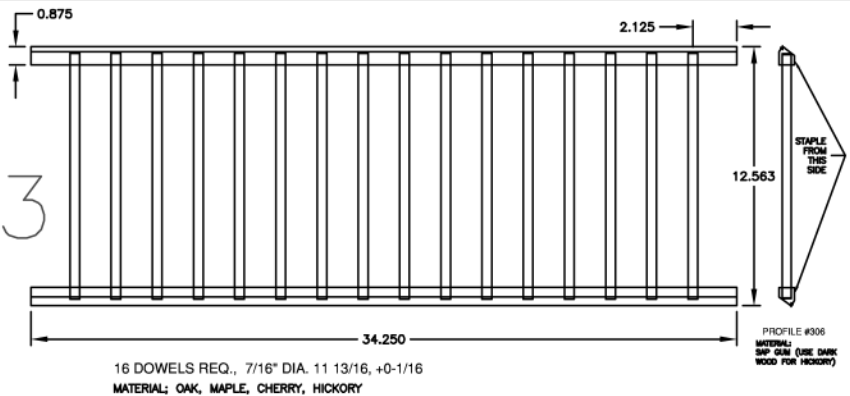

Omega National
PRODUCTS

kitchensource.com
1.800.667.8721

SCALE:

THIS MATERIAL IS THE CONFIDENTIAL PROPERTY OF OMEGA NATIONAL PRODUCTS, LLC AND CONTAINS VALUABLE INFORMATION AND DATA THAT MAY NOT BE DUPLICATED, DISCLOSED OR GIVEN IN ANY FORM TO ANYONE WITHOUT PRIOR WRITTEN AUTHORIZATION FROM AN OFFICER OF THE COMPANY. THE INFORMATION AND DATA CONTAINED IN THIS MATERIAL COMPRISE TRADE SECRETS AND ARE PROTECTED UNDER FEDERAL AND STATE LAWS THAT PROVIDE FOR CIVIL AND CRIMINAL PENALTIES. IF YOU HAVE RECEIVED THIS MATERIAL UNINTENTIONALLY, PLEASE TREAT IT AS CONFIDENTIAL AND NOTIFY OMEGA NATIONAL PRODUCTS, LLC IMMEDIATELY

MATERIAL: SEE ABOVE

TOL: ±.03"

DRAWN: SJJ   APPRV:

DATE: 04/17/2012

NOTES: PART SPECIFICATIONS

DESC: PLATE DISPLY RACK OVERVIEW 3 SIZES

PART#: P2201 2 3

DWG: P2203

REV:

PAGE: -