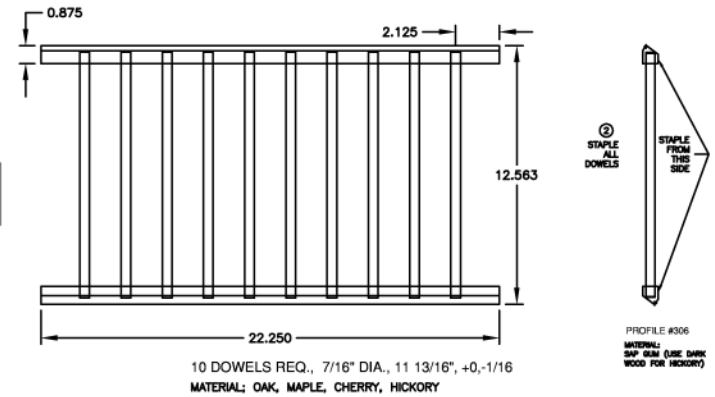

P2201

P2202