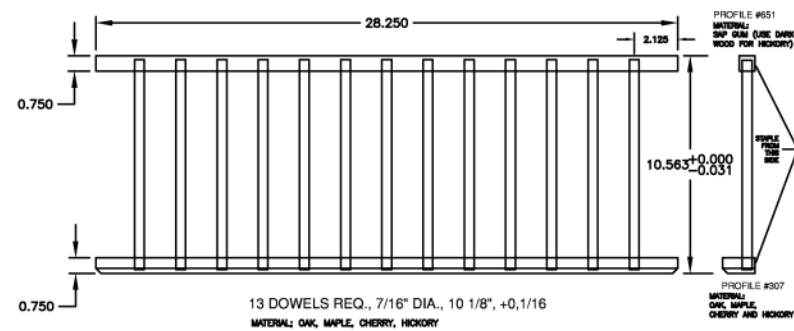

P2201

P2202