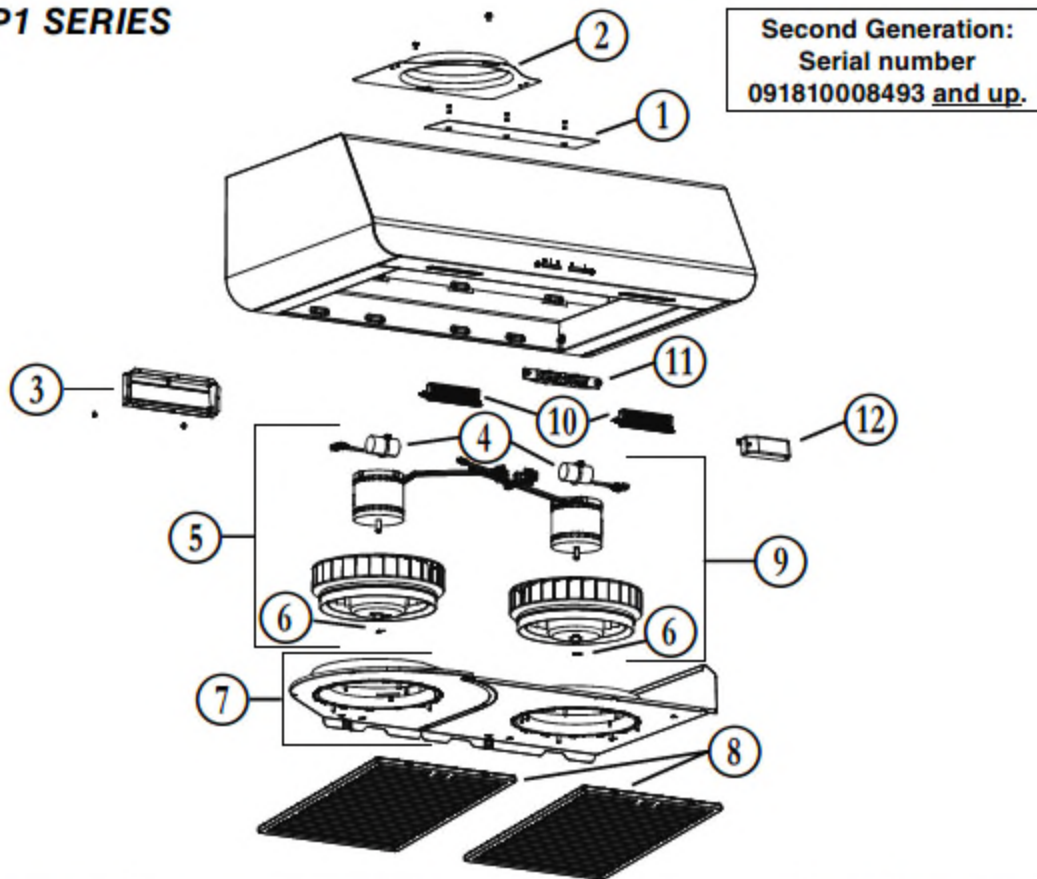

BPDP1 SERIES

KEY NO.	PART NO.	DESCRIPTION	QUANTITY			
			30"	36"	42"	48"
1	S97020031	RECIRCULATION COVER PLATE, STAINLESS STEEL (INCLUDING SCREWS)	1	1	1	1
2	SR680508	7" ROUND DUCT PLATE (INCLUDING SCREWS)	1	1	1	1
3	S97020534	3 1/4" x 10" DAMPER ASSEMBLY (INCLUDING SCREWS)	1	1	1	1
4	S97020412	CAPACITOR (INCLUDING TIE WRAP)	2	2	2	2
5	S97021326	BLOWER ASS'Y CW (INCLUDING ITEMS 4 AND 6 AND HARDWARE)	1	1	1	1
6	SR99420635	CLIP FOR FANPELLER	2	2	2	2
7	S97021339	BOTTOM COVERS (WITH INLETS)	1	1	1	1
8	S97020204-001	GREASE FILTER - HYBRID -TYPE B5 (SET OF 2)	1			
	S97020204-002	GREASE FILTER - HYBRID -TYPE C5 (SET OF 2)		1		
	S97020204-003	GREASE FILTER - HYBRID -TYPE D5 (SET OF 2)			1	
	S97020204-004	GREASE FILTER - HYBRID -TYPE E5 (SET OF 2)				1
9	S97021327	BLOWER ASS'Y CCW (INCLUDING ITEMS 4 AND 6 AND HARDWARE)	1	1	1	1
10	S97020444	LED MODULES (PAIR)	1	1	1	1
11	S97020425	ELONGATED ROCKER SWITCH (GREY)	1	1	1	1
12	S97020447	LED DRIVER	1	1	1	1
*	S97020458	WIRE HARNESS	1	1	1	1
*	S97020360	PARTS BAG INCLUDING: 4 METAL SCREWS NO. 8-18 x 1/2", 6 ROUND HEAD NO. 8 x 5/8" WOOD SCREWS, 6 NO. 8 x 1/2" COUNTERSUNK WOOD SCREWS	1	1	1	1
*	S97020465	NON-DUCTED FILTER - TYPE Xb (SET OF 2) (NON-DUCTED INSTALLATION ONLY)	1			
	S97020466	NON-DUCTED FILTER - TYPE Xc (SET OF 2) (NON-DUCTED INSTALLATION ONLY)		1		
	S97020467	NON-DUCTED FILTER - TYPE Xd (SET OF 2) (NON-DUCTED INSTALLATION ONLY)			1	
	S97020468	NON-DUCTED FILTER - TYPE Xe (SET OF 2) (NON-DUCTED INSTALLATION ONLY)				1
*	S99527587	NON-DUCTED FILTER CLIP KIT (INCLUDES 4 CLIPS)	1	1	1	1
*	S97020470	EASY INSTALL KIT (INCLUDING HARDWARE)	1	1	1	1

* ITEM NOT SHOWN.

REPLACEMENT PARTS AND REPAIRS

In order to ensure your unit remains in good working condition, you must use Broan-NuTone LLC or Venmar Ventilation ULC genuine replacement parts only. Broan-NuTone LLC or Venmar Ventilation ULC genuine replacement parts are specially designed for each unit and are manufactured to comply with all the applicable certification standards and maintain a high standard of safety. Any third party replacement part used may cause serious damage and drastically reduce the performance level of your unit, which will result in premature failing. Broan-NuTone LLC and Venmar Ventilation ULC recommend to contact a certified service depot for all replacement parts and repairs.