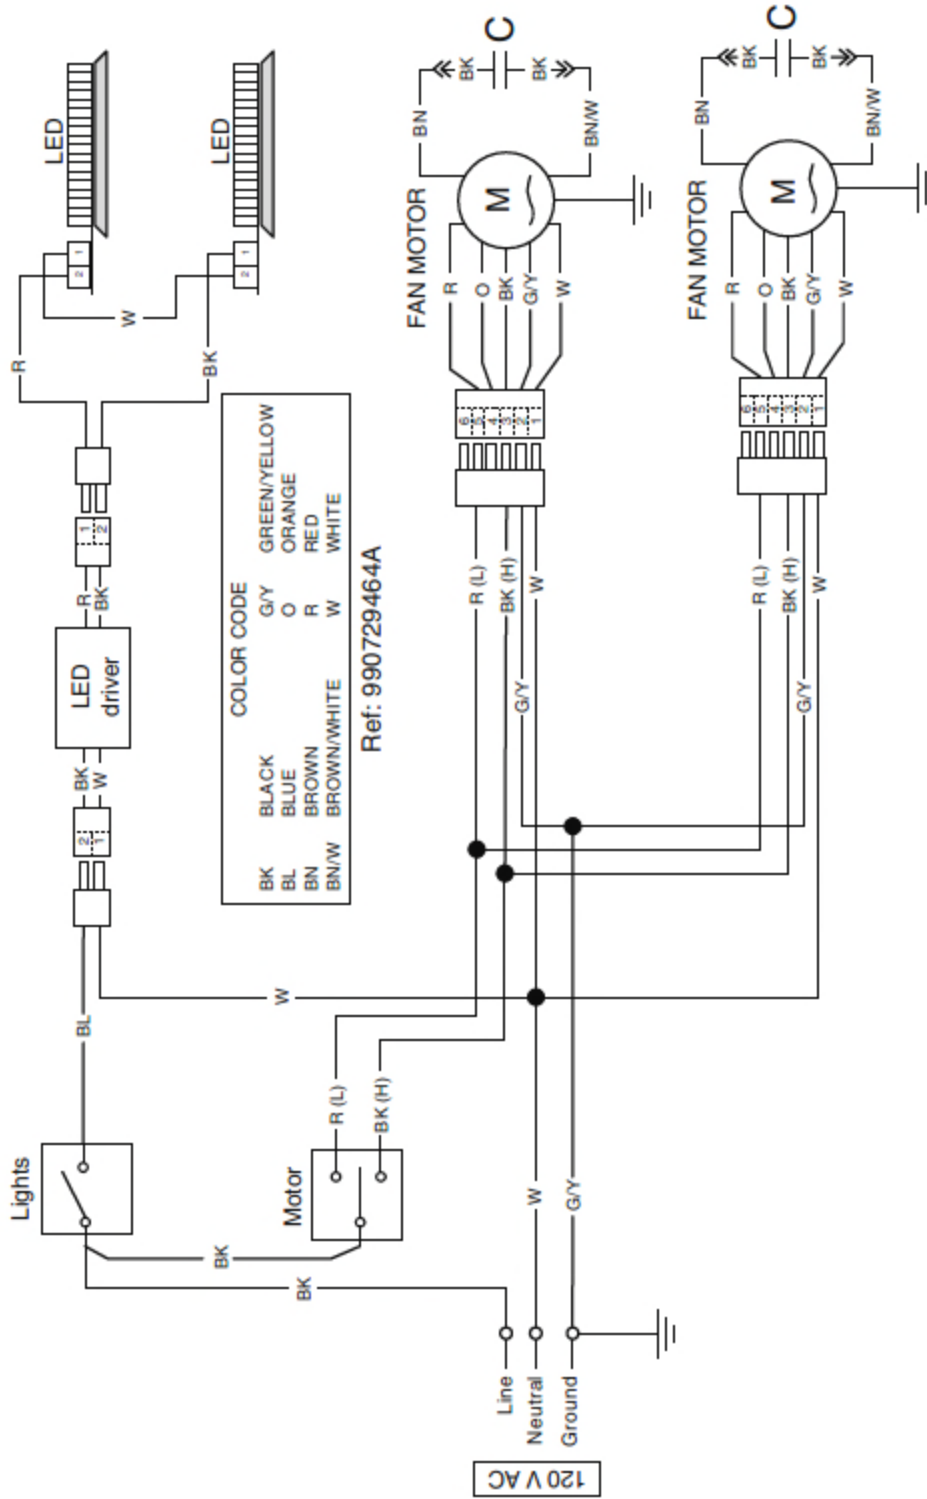

BPDP1 SERIES (SECOND GENERATION)

BPDC1 SERIES

First Generation: Serial number 091810008492 and previous.

KEY NO.	PART NO.	DESCRIPTION	QUANTITY	
			30"	36"
1	S97020031	RECIRCULATION COVER PLATE, STAINLESS STEEL (INCLUDING SCREWS)	1	1
2	S97020534	3 1/4" x 10" DAMPER ASSEMBLY (INCLUDING SCREWS)	1	1
3	S97020412	CAPACITOR (INCLUDING TIE WRAP)	2	2
4	S97020797	AUTOTRANSFORMER (WITH SCREWS)	1	1
5	S97020842	BLOWER ASS'Y CW (INCLUDING ITEMS 3 AND 6 AND HARDWARE)	1	1
6	SR99420635	CLIP FOR FANPELLER	2	2
7	S97021337	BOTTOM COVERS (WITH INLETS)	1	1
8	S97020204-001	GREASE FILTER - HYBRID -TYPE B5 (SET OF 2)	1	
	S97020204-002	GREASE FILTER - HYBRID -TYPE C5 (SET OF 2)		1
9	S97020843	BLOWER ASS'Y CCW (INCLUDING ITEMS 3 AND 6 AND HARDWARE)	1	1
10	SV05921	SHIELDED HALOGEN BULB 50 W, GU10	2	2
11	S99030367	ROCKER SWITCH, GREY (SET OF 2)	1	1
*	S97020771	WIRE HARNESS WITH AUTOTRANSFORMER AND FUSE	1	1
*	S97020292	PARTS BAG INCLUDING: 4 METAL SCREWS NO. 8-18 x 1/2", 6 ROUND HEAD NO. 8 x 5/8" WOOD SCREWS, 6 NO. 8 x 1/2" COUNTERSUNK SCREWS, 1 SUCTION CUP TOOL	1	1
*	S97020465	NON-DUCTED FILTER - TYPE Xb (SET OF 2) (NON-DUCTED INSTALLATION ONLY)	1	
	S97020466	NON-DUCTED FILTER - TYPE Xc (SET OF 2) (NON-DUCTED INSTALLATION ONLY)		1
*	S99527587	NON-DUCTED FILTER CLIP KIT (INCLUDES 4 CLIPS)	1	1
*	S97020470	EASY INSTALL KIT (INCLUDING HARDWARE)	1	1