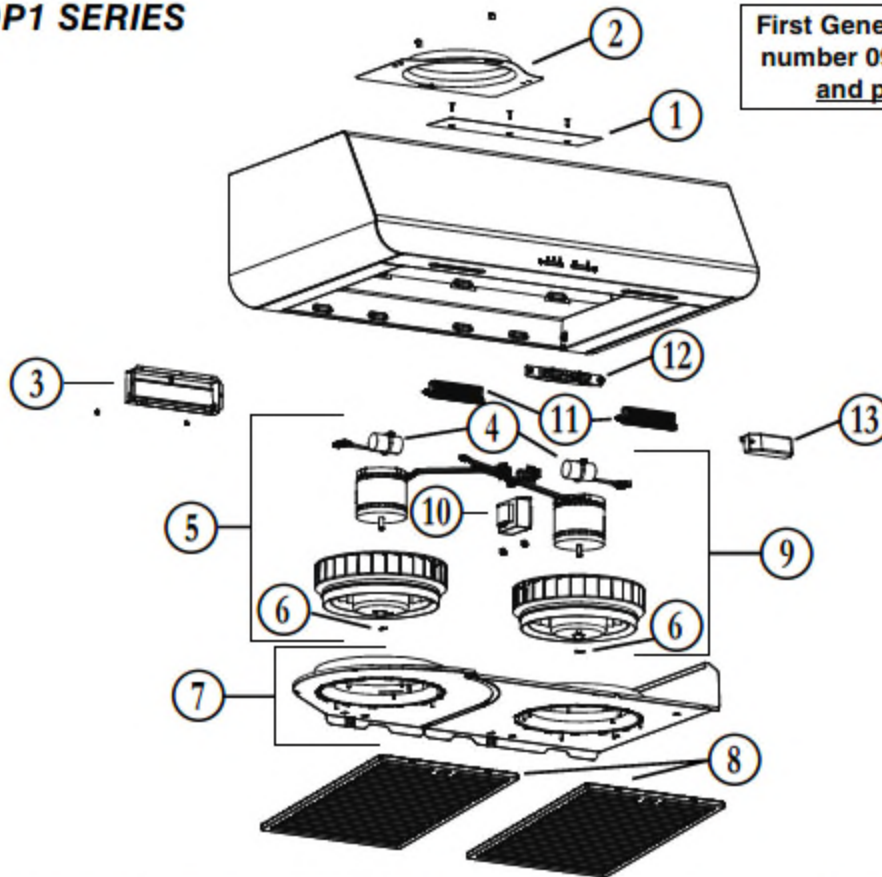

BPDP1 SERIES

First Generation: Serial number 091810008492 and previous.

KEY NO.	PART NO.	DESCRIPTION	QUANTITY			
			30"	36"	42"	48"
1	S97020031	RECIRCULATION COVER PLATE, STAINLESS STEEL (INCLUDING SCREWS)	1	1	1	1
2	SR680508	7" ROUND DUCT PLATE (INCLUDING SCREWS)	1	1	1	1
3	S97020534	3 1/4" x 10" DAMPER ASSEMBLY (INCLUDING SCREWS)	1	1	1	1
4	S97020412	CAPACITOR (INCLUDING TIE WRAP)	2	2	2	2
5	S97020842	BLOWER ASS'Y CW (INCLUDING ITEMS 4 AND 6 AND HARDWARE)	1	1	1	1
6	SR99420635	CLIP FOR FANPELLER	2	2	2	2
7	S97021337	BOTTOM COVERS (WITH INLETS)	1	1	1	1
8	S97020204-001	GREASE FILTER - HYBRID -TYPE B5 (SET OF 2)	1			
	S97020204-002	GREASE FILTER - HYBRID -TYPE C5 (SET OF 2)		1		
	S97020204-003	GREASE FILTER - HYBRID -TYPE D5 (SET OF 2)			1	
	S97020204-004	GREASE FILTER - HYBRID -TYPE E5 (SET OF 2)				1
9	S97020843	BLOWER ASS'Y CCW (INCLUDING ITEMS 4 AND 6 AND HARDWARE)	1	1	1	1
10	S97020797	AUTOTRANSFORMER (WITH SCREWS)	1	1	1	1
11	S97020444	LED MODULES (PAIR)	1	1	1	1
12	S97020425	ELONGATED ROCKER SWITCH (GREY)	1	1	1	1
13	S97020447	LED DRIVER	1	1	1	1
*	S97020772	WIRE HARNESS WITH AUTOTRANSFORMER AND FUSE	1	1	1	1
*	S97020360	PARTS BAG INCLUDING: 4 METAL SCREWS NO. 8-18 x 1/2"; 6 ROUND HEAD NO. 8 x 5/8" WOOD SCREWS, 6 NO. 8 x 1/2" COUNTERSUNK WOOD SCREWS	1	1	1	1
•	S97020465	NON-DUCTED FILTER - TYPE Xb (SET OF 2) (NON-DUCTED INSTALLATION ONLY)	1			
	S97020466	NON-DUCTED FILTER - TYPE Xc (SET OF 2) (NON-DUCTED INSTALLATION ONLY)		1		
	S97020467	NON-DUCTED FILTER - TYPE Xd (SET OF 2) (NON-DUCTED INSTALLATION ONLY)			1	
	S97020468	NON-DUCTED FILTER - TYPE Xe (SET OF 2) (NON-DUCTED INSTALLATION ONLY)				1
*	S99527587	NON-DUCTED FILTER CLIP KIT (INCLUDES 4 CLIPS)	1	1	1	1
*	S97020470	EASY INSTALL KIT (INCLUDING HARDWARE)	1	1	1	1

* ITEM NOT SHOWN.

REPLACEMENT PARTS AND REPAIRS

In order to ensure your unit remains in good working condition, you must use Broan-NuTone LLC or Venmar Ventilation ULC genuine replacement parts only. Broan-NuTone LLC or Venmar Ventilation ULC genuine replacement parts are specially designed for each unit and are manufactured to comply with all the applicable certification standards and maintain a high standard of safety. Any third party replacement part used may cause serious damage and drastically reduce the performance level of your unit, which will result in premature failing. Broan-NuTone LLC and Venmar Ventilation ULC recommend to contact a certified service depot for all replacement parts and repairs.