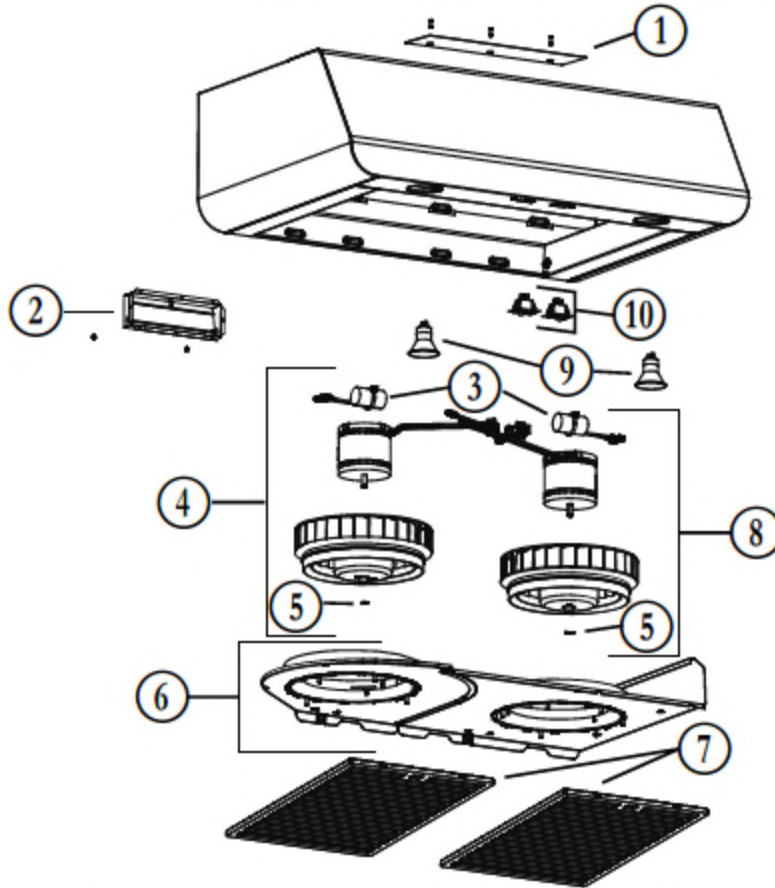

BPDC1 SERIES

Second Generation: Serial number 091810008493 and up.

KEY NO.	PART NO.	DESCRIPTION	QUANTITY	
			30"	36"
1	S97020031	RECIRCULATION COVER PLATE, STAINLESS STEEL (INCLUDING SCREWS)	1	1
2	S97020534	3¼" x 10" DAMPER ASSEMBLY (INCLUDING SCREWS)	1	1
3	S97020412	CAPACITOR (INCLUDING TIE WRAP)	2	2
4	S97021326	BLOWER ASS'Y CW (INCLUDING ITEMS 3 AND 5 AND HARDWARE)	1	1
	SR99420635	CLIP FOR FANPELLER	2	2
6	S97021339	BOTTOM COVERS (WITH INLETS)	1	1
7	S97020204-001	GREASE FILTER - HYBRID -TYPE B5 (SET OF 2)	1	
	S97020204-002	GREASE FILTER - HYBRID -TYPE C5 (SET OF 2)		1
8	S97021327	BLOWER ASS'Y CCW (INCLUDING ITEMS 3 AND 5 AND HARDWARE)	1	1
9	SV05921	SHIELDED HALOGEN BULB 50 W, GU10	2	2
10	S99030367	ROCKER SWITCH, GREY (SET OF 2)	1	1
*	S97020457	WIRE HARNESS	1	1
*	S97020292	PARTS BAG INCLUDING: 4 METAL SCREWS NO. 8-18 x 1/2", 6 ROUND HEAD NO. 8 x 5/8" WOOD SCREWS, 6 NO. 8 x 1/2" COUNTERSUNK SCREWS, 1 SUCTION CUP TOOL	1	1
*	S97020465	NON-DUCTED FILTER - TYPE Xb (SET OF 2) (NON-DUCTED INSTALLATION ONLY)	1	
	S97020466	NON-DUCTED FILTER - TYPE Xc (SET OF 2) (NON-DUCTED INSTALLATION ONLY)		1
*	S99527587	NON-DUCTED FILTER CLIP KIT (INCLUDES 4 CLIPS)	1	1
*	S97020470	EASY INSTALL KIT (INCLUDING HARDWARE)	1	1

* ITEM NOT SHOWN.

REPLACEMENT PARTS AND REPAIRS

In order to ensure your unit remains in good working condition, you must use Venmar Ventilation ULC genuine replacement parts only. Venmar Ventilation ULC genuine replacement parts are specially designed for each unit and are manufactured to comply with all the applicable certification standards and maintain a high standard of safety. Any third party replacement part used may cause serious damage and drastically reduce the performance level of your unit, which will result in premature failing. Venmar Ventilation ULC recommends to contact a certified service depot for all replacement parts and repairs.