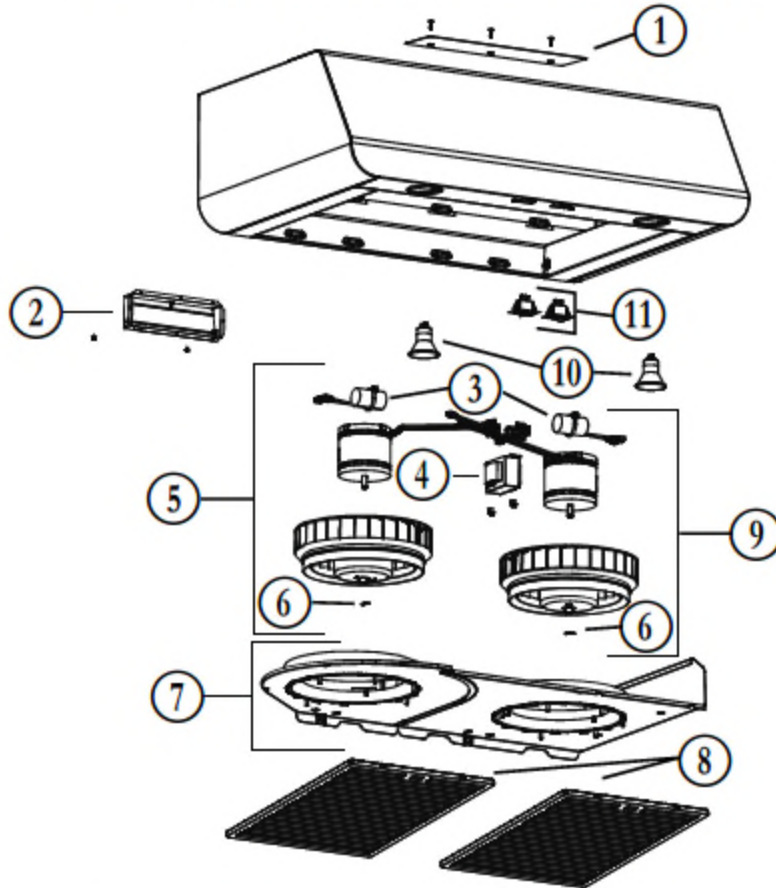

BPDP1 SERIES (SECOND GENERATION)

BPDC1 SERIES

First Generation: Serial number 091810008492 and previous.

KEY NO.	PART NO.	DESCRIPTION	QUANTITY	
			30"	36"
1	S97020031	RECIRCULATION COVER PLATE, STAINLESS STEEL (INCLUDING SCREWS)	1	1
2	S97020534	3 1/4" x 10" DAMPER ASSEMBLY (INCLUDING SCREWS)	1	1
3	S97020412	CAPACITOR (INCLUDING TIE WRAP)	2	2
4	S97020797	AUTOTRANSFORMER (WITH SCREWS)	1	1
5	S97020842	BLOWER ASS'Y CW (INCLUDING ITEMS 3 AND 6 AND HARDWARE)	1	1
6	SR99420635	CLIP FOR FANPELLER	2	2
7	S97021337	BOTTOM COVERS (WITH INLETS)	1	1
8	S97020204-001	GREASE FILTER - HYBRID -TYPE B5 (SET OF 2)	1	
	S97020204-002	GREASE FILTER - HYBRID -TYPE C5 (SET OF 2)		1
9	S97020843	BLOWER ASS'Y CCW (INCLUDING ITEMS 3 AND 6 AND HARDWARE)	1	1
10	SV05921	SHIELDED HALOGEN BULB 50 W, GU10	2	2
11	S99030367	ROCKER SWITCH, GREY (SET OF 2)	1	1
*	S97020771	WIRE HARNESS WITH AUTOTRANSFORMER AND FUSE	1	1
*	S97020292	PARTS BAG INCLUDING: 4 METAL SCREWS NO. 8-18 x 1/2", 6 ROUND HEAD NO. 8 x 5/8" WOOD SCREWS, 6 NO. 8 x 1/2" COUNTERSUNK SCREWS, 1 SUCTION CUP TOOL	1	1
*	S97020465	NON-DUCTED FILTER - TYPE Xb (SET OF 2) (NON-DUCTED INSTALLATION ONLY)	1	
	S97020466	NON-DUCTED FILTER - TYPE Xc (SET OF 2) (NON-DUCTED INSTALLATION ONLY)		1
*	S99527587	NON-DUCTED FILTER CLIP KIT (INCLUDES 4 CLIPS)	1	1
*	S97020470	EASY INSTALL KIT (INCLUDING HARDWARE)	1	1