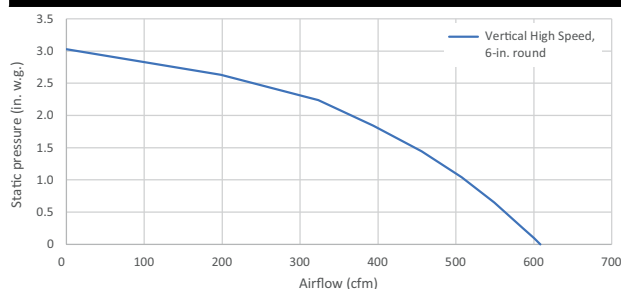

SIZE	STAINLESS	GREASE FILTERS (replacement)	NON-DUCTED CHARCOAL FILTERS
29-17/32 in.	EWP1306SS	S97010487 (set of 2)	S99010494 (set of 2)
35-7/16 in.	EWP1366SS	S97010488 (set of 2)	S99010494 (set of 2)

HVI PERFORMANCE											
Duct Orientation	Size	Damper	Sones				CFM				
			Normal	Med-Low*	Med-high*	High	Normal	Med-Low*	Med-High*	High 0.25 in. w.g.	High 0.1 in. w.g.
Round - Vertical	6 in.	Included	< 0.3	6.5	9.5	12.5	110	390	510	580	600 ‡

‡ CFM reduction to 400 or 300 is available. Review Installation instructions for more details.

FEATURES	
Max blower CFM**	640
Finish	430 Stainless Steel no. 4 Brushed
Wall Mount	Yes
Telescopic Flue	Yes - Accomodates 8-ft. to 9-ft. ceilings
Convertible to non-ducted operation	Yes - Non-Duct Kit ARKBWP sold separately
Blower type	Single, Centrifugal
Cord-connected	Yes
Soft-Touch Control	• Blower low speed • Blower medium-low speed • Blower medium-high speed • Blower high speed • 2-Intensity lighting • 15-Minute delay
Lighting	2 x LED Modules 5.5 W, (included)
Grease Filters	Hybrid baffle filters, dishwasher-safe with quick-release latch

AC INPUT	
120 V, 60 Hz - 3.7 AMPS	

OPTIONAL ACCESSORIES (sold separately)	
Flue Extension for 10-ft. ceiling	FXN58SS
Non-Duct Kit	ARKBWP
Remote Control	HCR4

MOUNTING HEIGHT	
26-in. from cooktop to bottom of hood	

LIMITED WARRANTY	
1-year (See installation manual for full warranty text.)	

FOR INDOOR USE ONLY

HVI-2100 CERTIFIED RATINGS comply with new testing technologies and procedures prescribed by the Home Ventilating Institute, for off-the-shelf products, as they are available to consumers. Product performance is rated at 0.1 and 0.25 in. static pressure at high speed based on tests conducted in an HVI-approved state-of-the-art test laboratory. Sones are a measure of humanly-perceived loudness, based on laboratory measurements.

* Where noted performance rating is not HVI certified but was established in accordance with HVI Standardized test procedure.

** Max. blower CFM indicates the performance of the hood blower in open air.