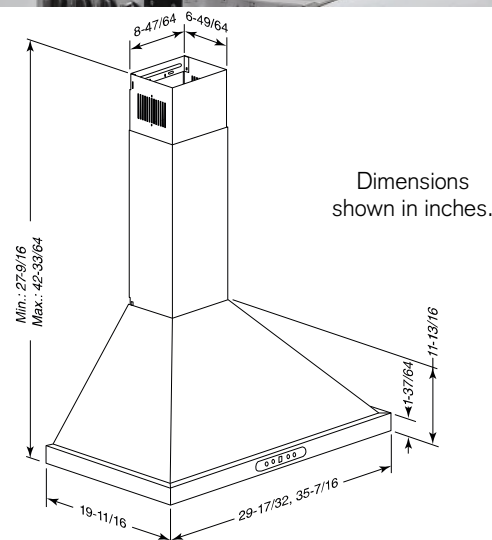

SIZE	STAINLESS	GREASE FILTERS (replacement)	NON-DUCTED CHARCOAL FILTERS
29-17/32 in.	EWP1306SS	S97010487 (set of 2)	S99010494 (set of 2)
35-7/16 in.	EWP1366SS	S97010488 (set of 2)	S99010494 (set of 2)

HVI PERFORMANCE											
Duct Orientation	Size	Damper	Sones				CFM				
			Normal	Med-Low*	Med-high*	High	Normal	Med-Low*	Med-High*	High 0.25 in. w.g.	High 0.1 in. w.g.
Round - Vertical	6 in.	Included	< 0.3	6.5	9.5	12.5	110	390	510	580	600 ‡

‡ CFM reduction to 400 or 300 is available. Review Installation instructions for more details.

FEATURES	
Max blower CFM**	640
Finish	430 Stainless Steel no. 4 Brushed
Wall Mount	Yes
Telescopic Flue	Yes - Accomodates 8-ft. to 9-ft. ceilings
Convertible to non-ducted operation	Yes - Non-Duct Kit ARKBWP sold separately
Blower type	Single, Centrifugal
Cord-connected	Yes
Soft-Touch Control	• Blower low speed • Blower medium-low speed • Blower medium-high speed • Blower high speed • 2-Intensity lighting • 15-Minute delay
Lighting	2 x LED Modules 5.5 W, (included)
Grease Filters	Hybrid baffle filters, dishwasher-safe with quick-release latch

AC INPUT	
120 V, 60 Hz - 3.7 AMPS	

OPTIONAL ACCESSORIES (sold separately)	
Flue Extension for 10-ft. ceiling	FXN58SS
Non-Duct Kit	ARKBWP
Remote Control	HCR4

MOUNTING HEIGHT	
26-in. from cooktop to bottom of hood	

LIMITED WARRANTY	
1-year (See installation manual for full warranty text.)	

FOR INDOOR USE ONLY

HVI-2100 CERTIFIED RATINGS comply with new testing technologies and procedures prescribed by the Home Ventilating Institute, for off-the-shelf products, as they are available to consumers. Product performance is rated at 0.1 and 0.25 in. static pressure at high speed based on tests conducted in an HVI-approved state-of-the-art test laboratory. Sones are a measure of humanly-perceived loudness, based on laboratory measurements.

* Where noted performance rating is not HVI certified but was established in accordance with HVI Standardized test procedure.

** Max. blower CFM indicates the performance of the hood blower in open air.