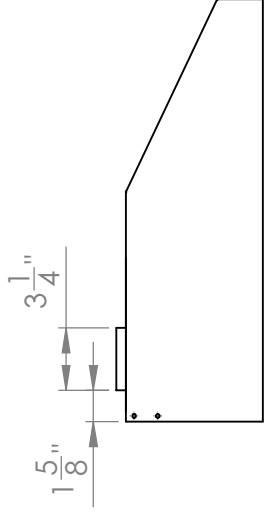

# UC-PS16SS-30

**kitchen**source.com  
1.800.667.8721

Location for  
wall plug

**TOP**

29 3/4"

**FRONT**

**SIDE**

All measurements are in inches

## Vertical Adapter

**FRONT**