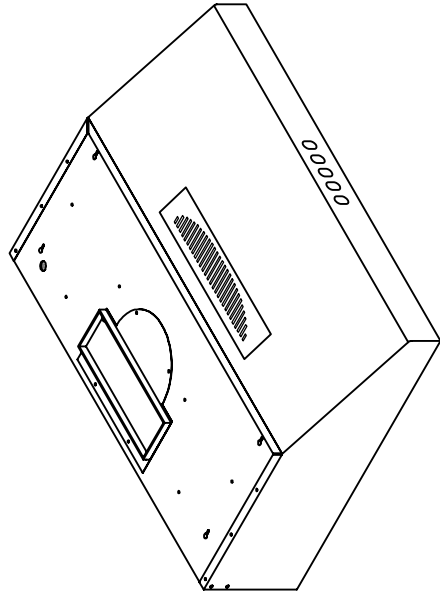

# UC-PS16SS-30

**kitchen**source.com  
1.800.667.8721

Location for  
wall plug

**TOP**

29 3/4"

**FRONT**

**SIDE**

All measurements are in inches

# UC-PS16SS-30

## Vertical Adapter

**FRONT**