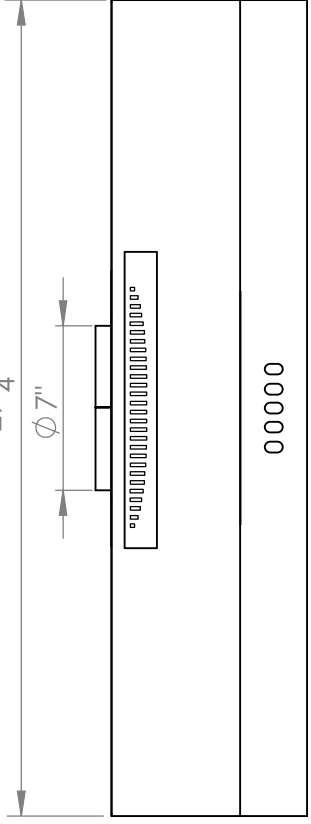

# UC-PS16SS-30

**kitchen**source.com  
1.800.667.8721

Location for  
wall plug

**TOP**

29 3/4"

**FRONT**

**SIDE**

All measurements are in inches

## Vertical Adapter

**FRONT**

## Horizontal Adapter

**BACK**