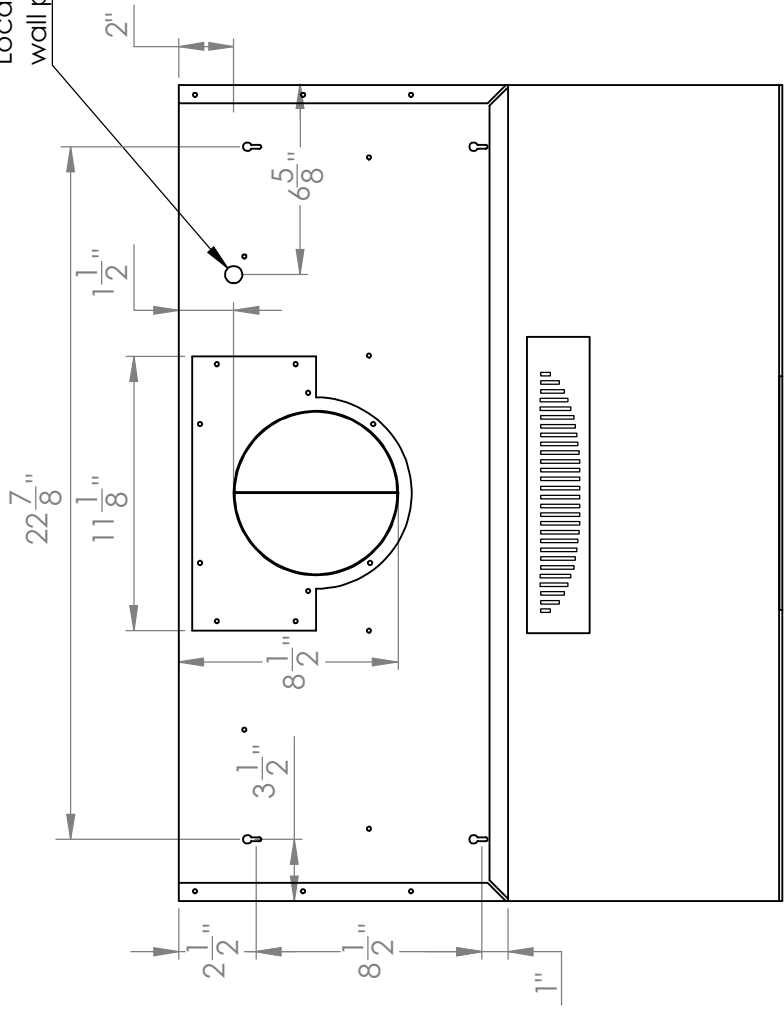

# UC-PS16SS-30

**kitchen**source.com  
1.800.667.8721

Location for  
wall plug

**TOP**

29 3/4"

**FRONT**

**SIDE**

All measurements are in inches

# UC-PS16SS-30

## Vertical Adapter

**FRONT**