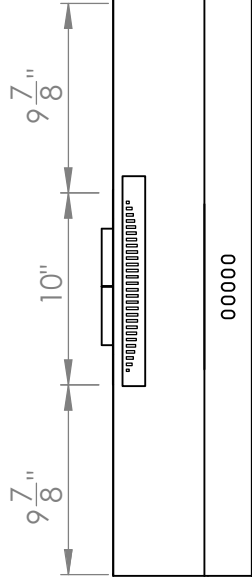

# UC-PS16SS-30

**kitchen**source.com  
1.800.667.8721

Location for  
wall plug

**TOP**

29 3/4"

**FRONT**

**SIDE**

All measurements are in inches

## Vertical Adapter

**FRONT**