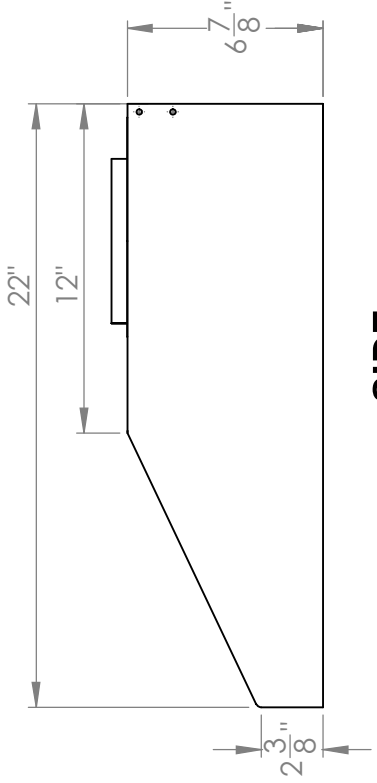

# UC-PS16SS-30

**kitchen**source.com  
1.800.667.8721

Location for  
wall plug

**TOP**

29 3/4"

**FRONT**

**SIDE**

All measurements are in inches

## Vertical Adapter

**FRONT**