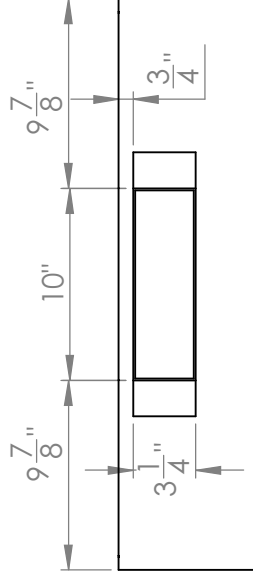

Horizontal Adapter

BACK