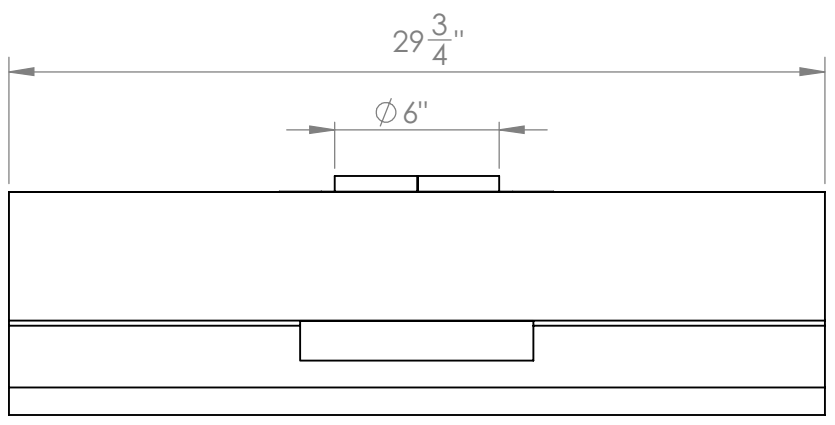

# UC-PS18SS-30

All measurements are in inches

# UC-PS18SS-30

## Horizontal Adapter

BACK

SIDE

All measurements are in inches