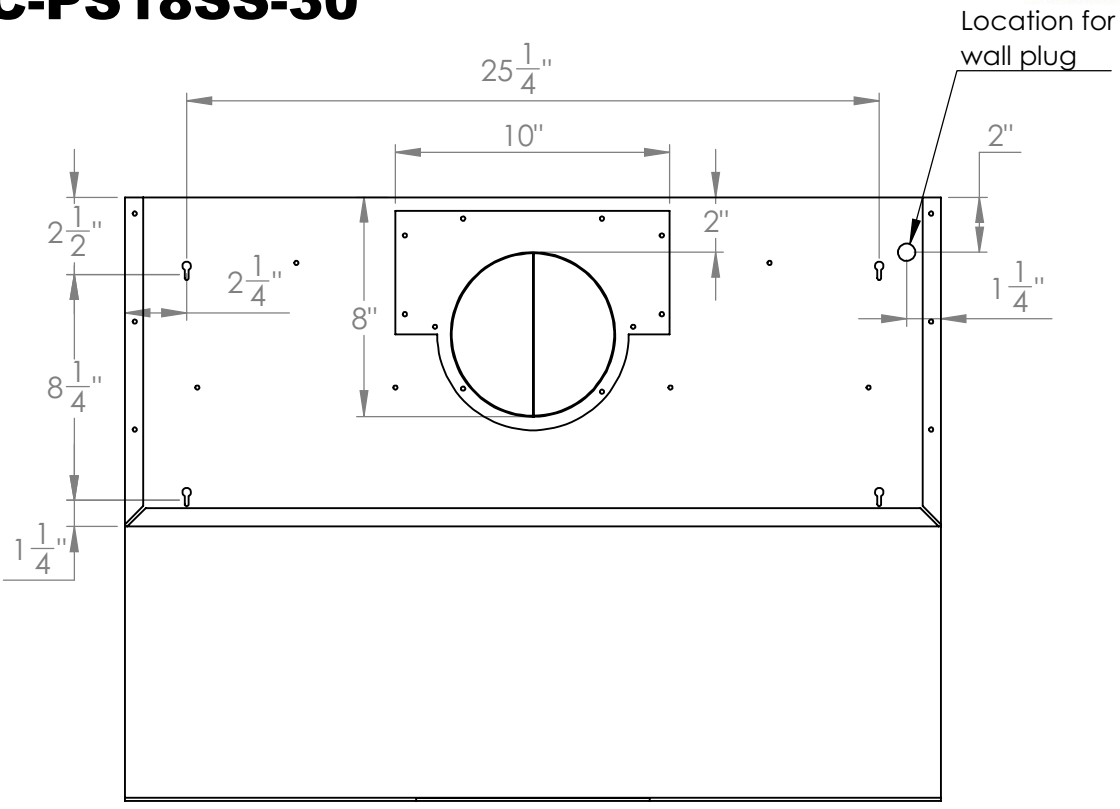

# UC-PS18SS-30

All measurements are in inches

# UC-PS18SS-30

## Horizontal Adapter

BACK

SIDE

All measurements are in inches