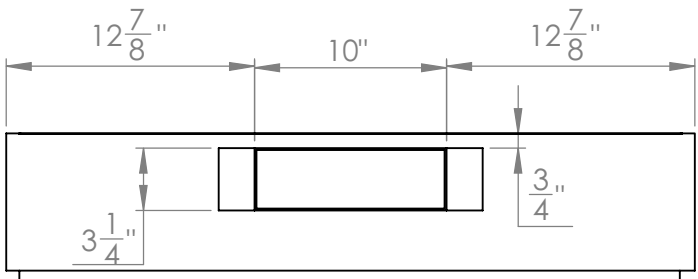

UC-PS18SS-36

TOP

FRONT

SIDE

Grease Tray

All measurements are in inches

UC-PS18SS-36

Vertical adapter

FRONT

SIDE

Horizontal Adapter

BACK

SIDE

All measurements are in inches