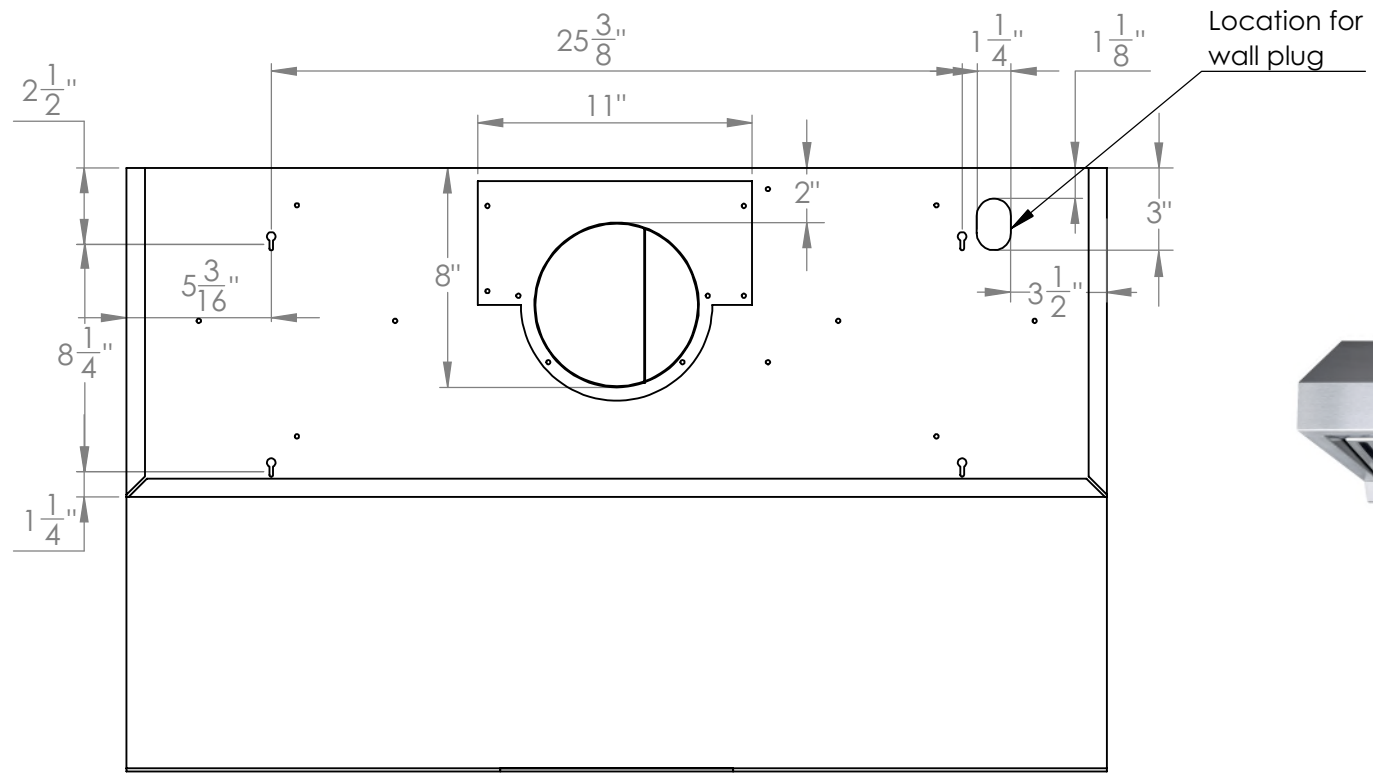

UC-PS18SS-36

TOP

FRONT

SIDE

Grease Tray

All measurements are in inches

UC-PS18SS-36

Vertical adapter

FRONT

SIDE

Horizontal Adapter

BACK

SIDE

All measurements are in inches