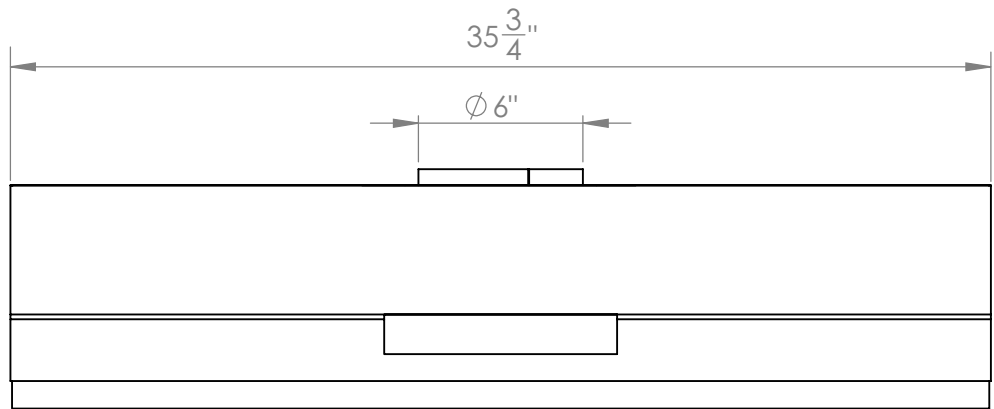

UC-PS18SS-36

TOP

FRONT

SIDE

Grease Tray

All measurements are in inches

UC-PS18SS-36

Vertical adapter

FRONT

SIDE

Horizontal Adapter

BACK

SIDE

All measurements are in inches