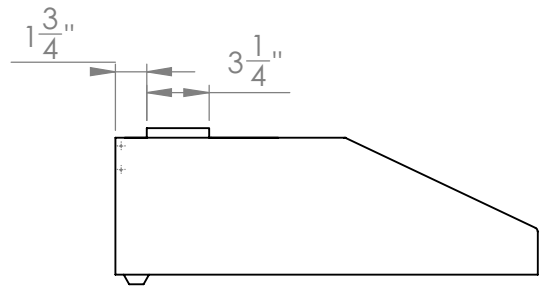

UC-PS18SS-36

TOP

FRONT

SIDE

Grease Tray

All measurements are in inches

UC-PS18SS-36

Vertical adapter

FRONT

SIDE

Horizontal Adapter

BACK

SIDE

All measurements are in inches