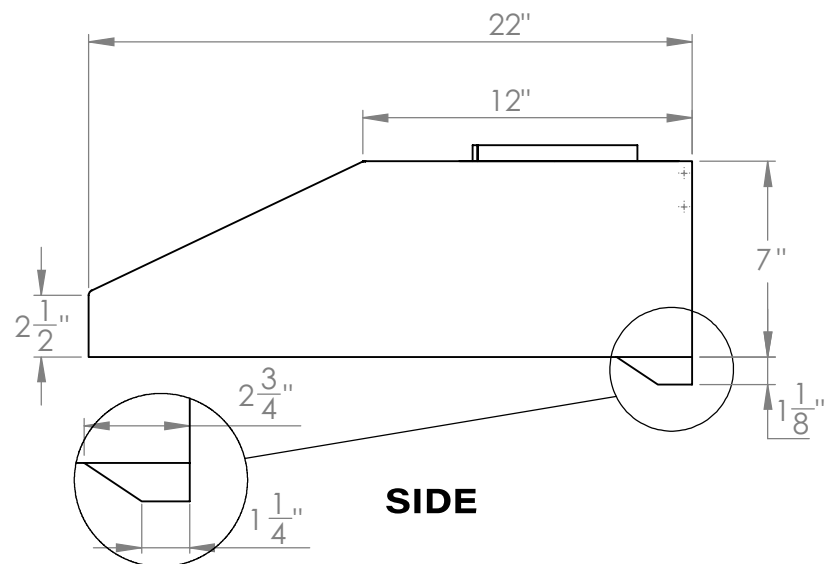

UC-PS18SS-36

TOP

FRONT

SIDE

Grease Tray

All measurements are in inches

UC-PS18SS-36

Vertical adapter

FRONT

SIDE

Horizontal Adapter

BACK

SIDE

All measurements are in inches