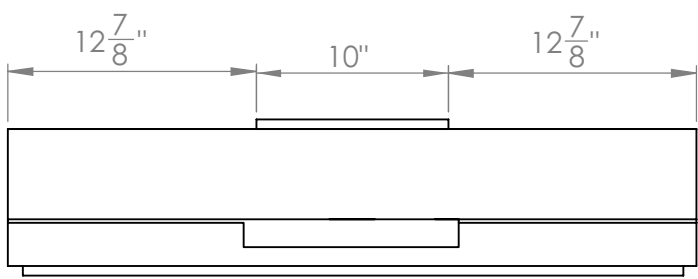

UC-PS18SS-36

TOP

FRONT

SIDE

Grease Tray

All measurements are in inches

UC-PS18SS-36

Vertical adapter

FRONT

SIDE

Horizontal Adapter

BACK

SIDE

All measurements are in inches