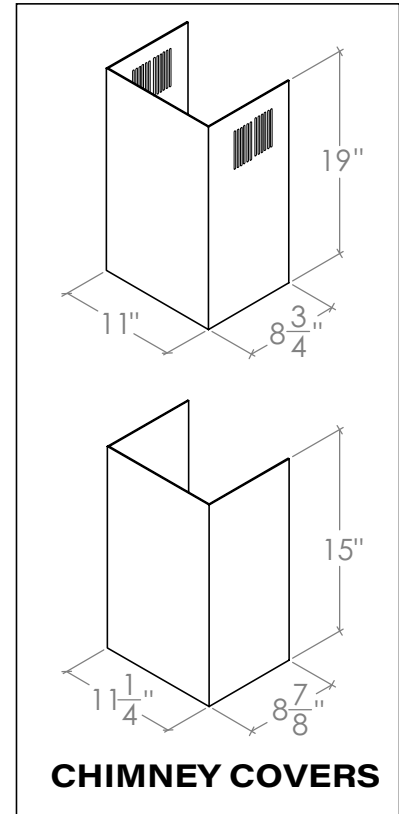

WM-590BSS-30

TOP

FRONT

SIDE

All measurements are in inches