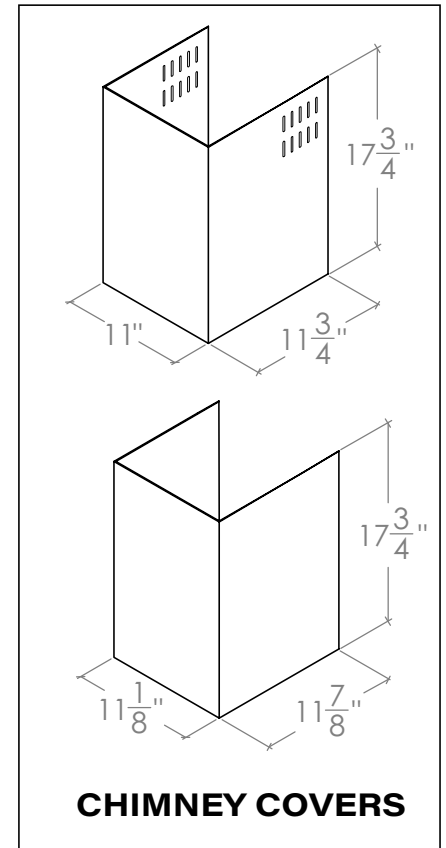

# WM-639SS-30

**TOP**

**FRONT**

**SIDE**

**CHIMNEY COVERS**

All measurements are in inches