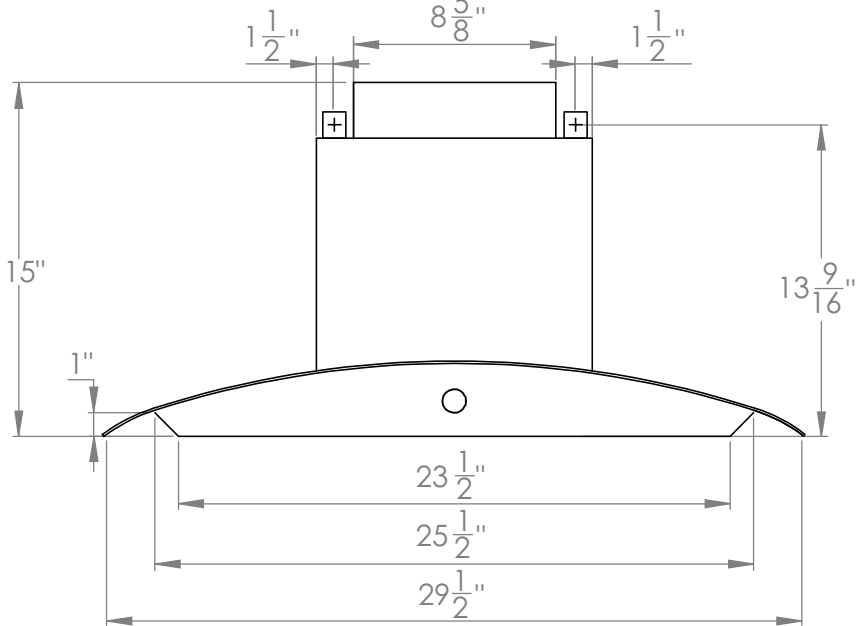

# WM-639SS-30

**TOP**

**FRONT**

**SIDE**

**CHIMNEY COVERS**

All measurements are in inches