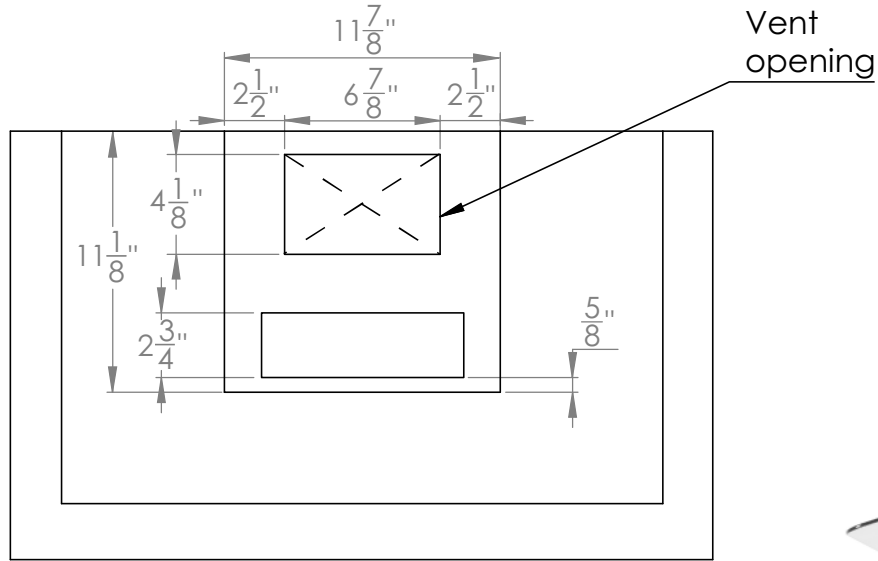

# WM-639SS-30

**TOP**

**FRONT**

**SIDE**

**CHIMNEY COVERS**

All measurements are in inches