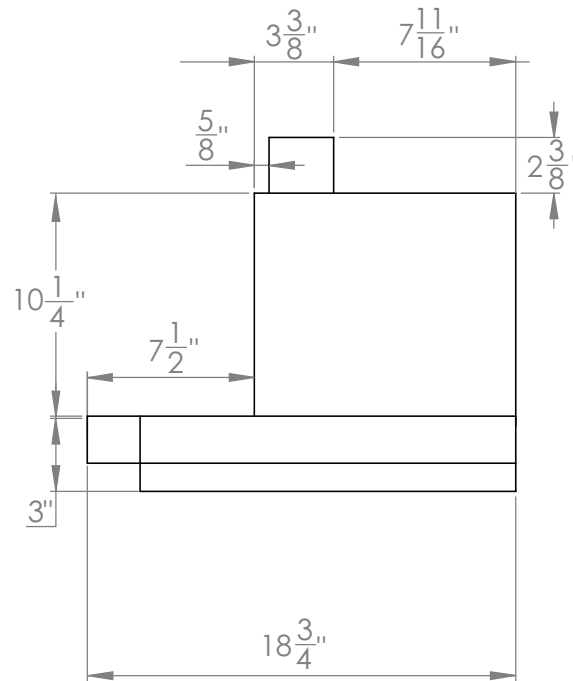

# WM-639SS-30

**TOP**

**FRONT**

**SIDE**

**CHIMNEY COVERS**

All measurements are in inches