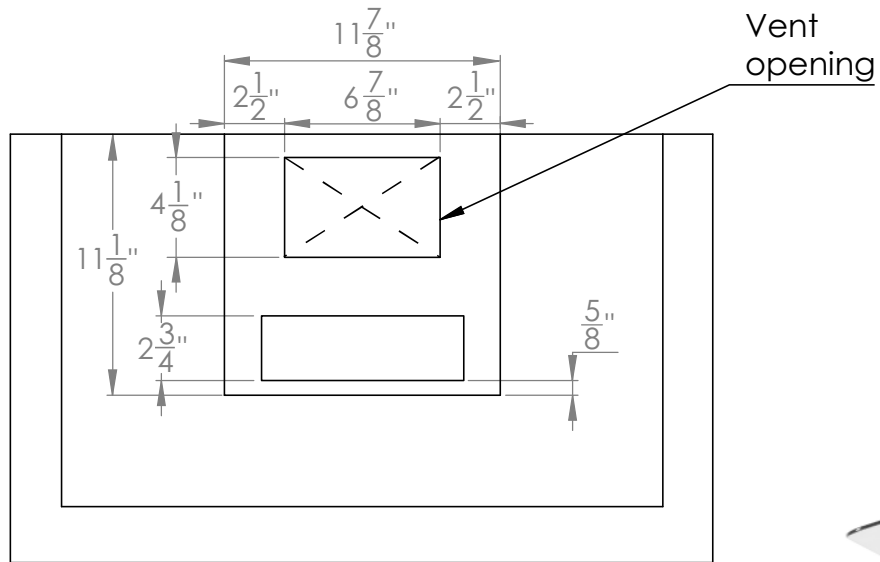

WM-639SS-36

TOP

FRONT

SIDE

CHIMNEY COVERS

All measurements are in inches