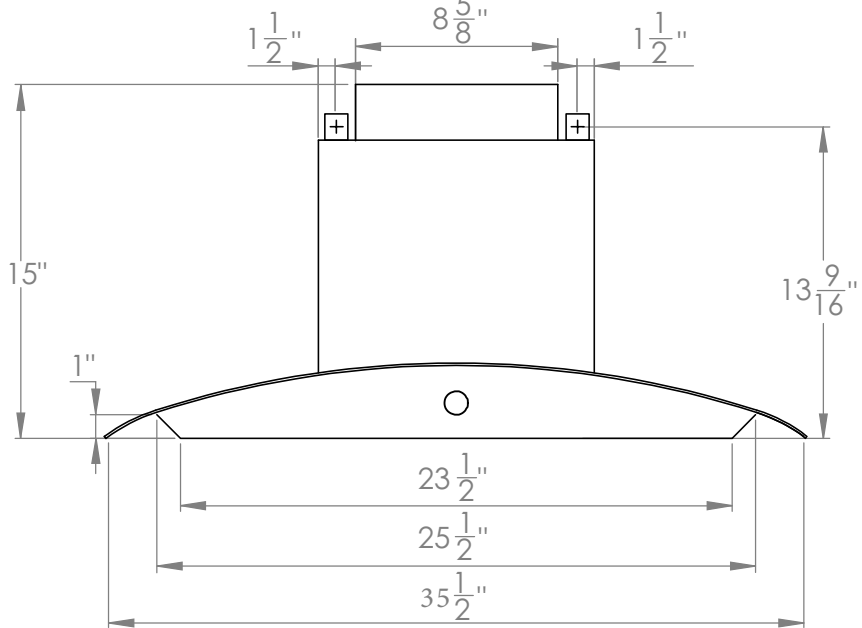

WM-639SS-36

TOP

FRONT

SIDE

CHIMNEY COVERS

All measurements are in inches