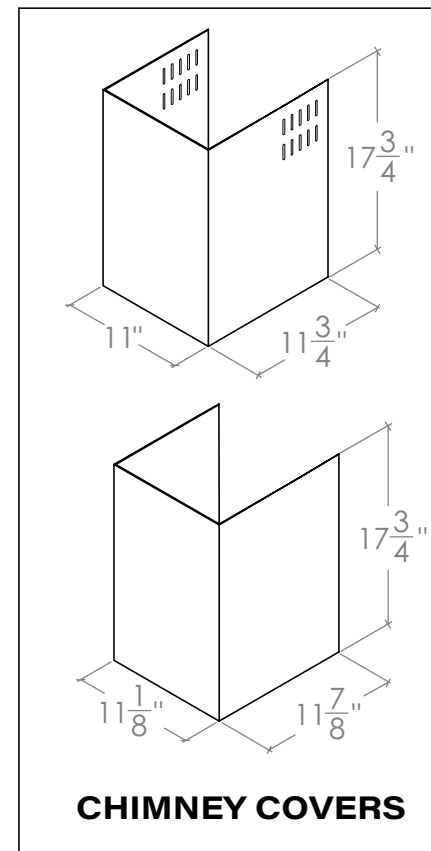

WM-639SS-36

TOP

FRONT

SIDE

CHIMNEY COVERS

All measurements are in inches