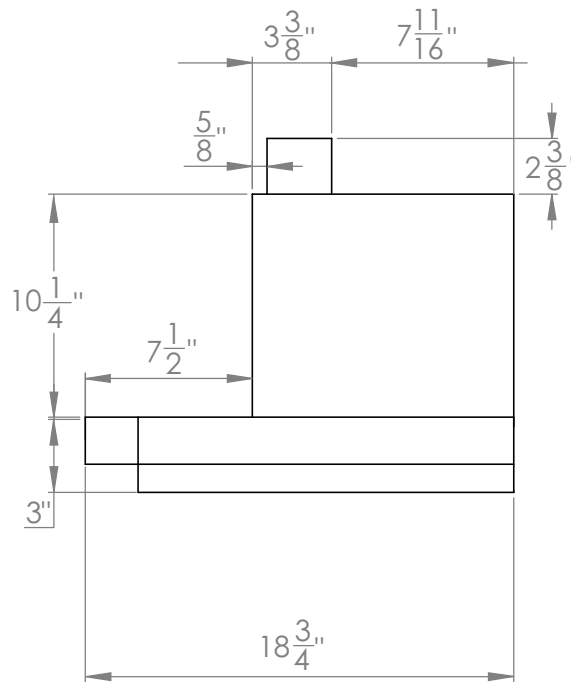

WM-639SS-36

TOP

FRONT

SIDE

CHIMNEY COVERS

All measurements are in inches