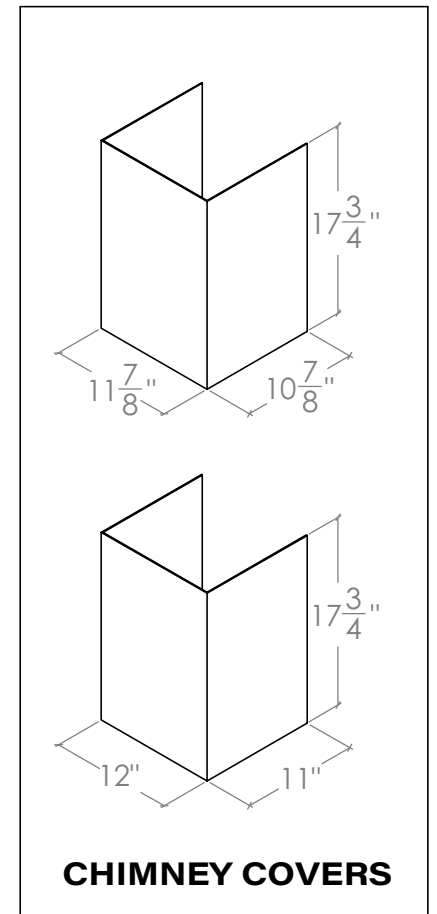

WM-739SS-30

TOP

FRONT

SIDE

All measurements are in inches