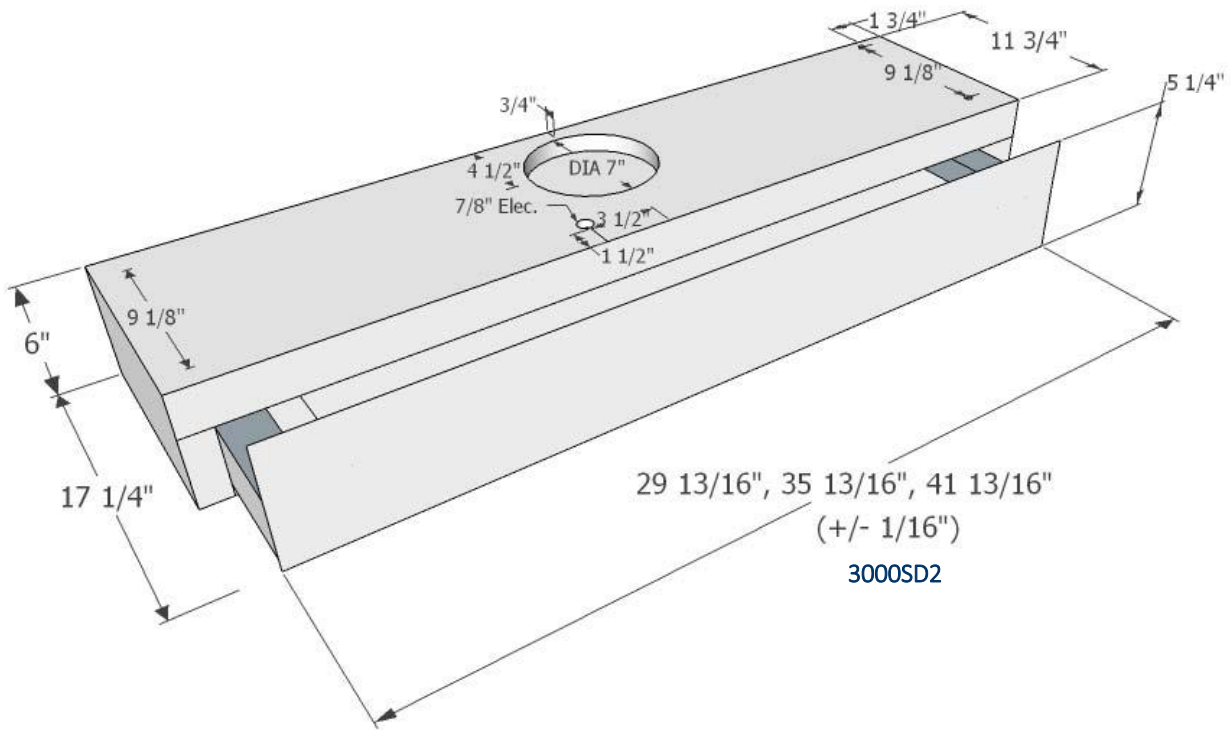

The Hidden Hood

6" High, Drawer Extends to 22" Depth	MODEL
<ul style="list-style-type: none"> ◆ 635± CFM @ 1.5 to 4.6 Sones ◆ 7" Round Duct, 4.25" Off Center ◆ Hood Body: WH=White, BL=Black ◆ Wood Front Ready. Wood Front Provided by Home Owner. 	<p>WHITE 3030PS1-WH 3036PS1-WH 3042PS1-WH</p> <p>BLACK 3030PS1-BL 3036PS1-BL 3042PS1-BL</p>
<ul style="list-style-type: none"> ◆ 760± CFM @ 1.5 to 4.6 Sones ◆ 8" Round Transition, 4.25" Off Center ◆ Hood Body: WH=White, BL=Black ◆ Wood Front Ready. Wood Front Provided by Home Owner. 	<p>WHITE 3030PS1-8-WH 3036PS1-8-WH 3042PS1-8-WH</p> <p>BLACK 3030PS1-8-BL 3036PS1-8-BL 3042PS1-8-BL</p>
6" High, Drawer Extends to 18" Depth	MODEL
<ul style="list-style-type: none"> ◆ 430± CFM @ 2.5 to 7.6 Sones ◆ 7" Round Duct ◆ Hood Body: WH=White, BL=Black ◆ Wood Front Ready. Wood Front Provided by Home Owner. 	<p>WHITE 3030SD4-WH 3036SD4-WH 3042SD4-WH 3048SD4-WH</p> <p>BLACK 3030SD4-BL 3036SD4-BL 3042SD4-BL 3048SD4-BL</p>
<ul style="list-style-type: none"> ◆ 360± CFM @ 2.5 to 4.9 Sones ◆ 7" Round Duct ◆ Hood Body: WH=White, BL=Black ◆ Wood Front Ready. Wood Front Provided by Home Owner. 	<p>WHITE 3030SD2-WH 3036SD2-WH 3042SD2-WH</p> <p>BLACK 3030SD2-BL 3036SD2-BL 3042SD2-BL</p>

3000SD4-BL

FEATURES:

- ◆ Variable or Rocker Controls.
- ◆ Lighting: 75 Watt Max Incandescent. (Not Included)
- ◆ Filters: Aluminum Mesh
- ◆ Heat Controlled Thermostat, Fire Safety Controlled. Activates at 130 degrees. (On PS1 model only).
- ◆ Distance Code: UL Tested 36" above cooking surface. SD2 can be mounted at 30".
- ◆ Electrical: 115 AC, 60 Hz, 9 Amps. For proper installation, unit must be hard wired. Suggested use with 15 Amp Circuit.
- ◆ Installation: Included Mounting Screws.

Flush Mount Specifications

SEVEN YEAR, IN HOME, LIMITED WARRANTY, THE BEST IN THE INDUSTRY!

All dimensions are (+/-) 1/16" and are subject to change. Drawings are not to scale.