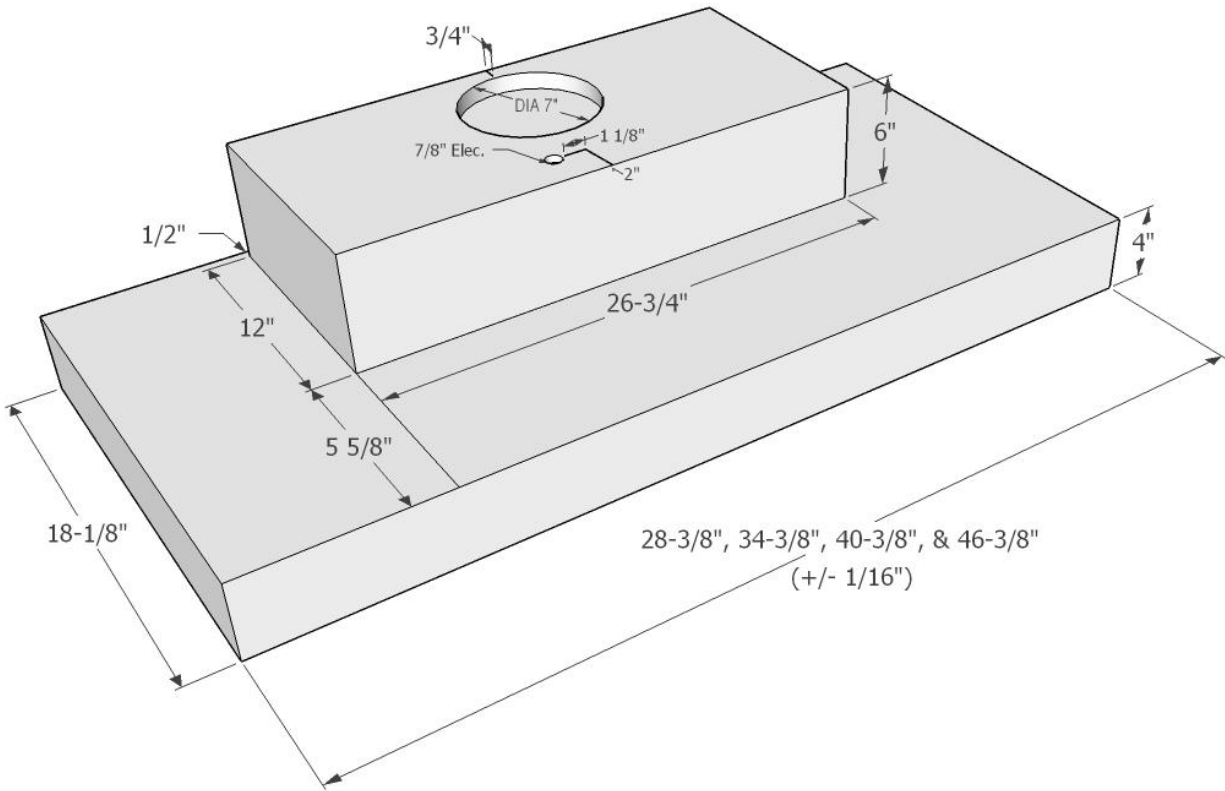

All dimensions are (+/-) 1/16" and are subject to change. Drawings are not to scale.

Ventilator Insert With Baffles, Specifications

C2036PS1-TWB Baffle Series

8" Transition
8" Round x 3-1/2" high

SEVEN YEAR, IN HOME, LIMITED WARRANTY, THE BEST IN THE INDUSTRY!

All dimensions are (+/-) 1/16" and are subject to change. Drawings are not to scale.

Ventilator Insert With Baffles, Specifications

C2042PS1-TWB - C2060PS1-TWB Baffle Series

8" Transition
8" Round x 3-1/2" high

8" Transition
8" Round x 3-1/2" high

10" Transition
10" Round x 7-1/2" high

SEVEN YEAR, IN HOME, LIMITED WARRANTY, THE BEST IN THE INDUSTRY!
All dimensions are (+/-) 1/16" and are subject to change. Drawings are not to scale.