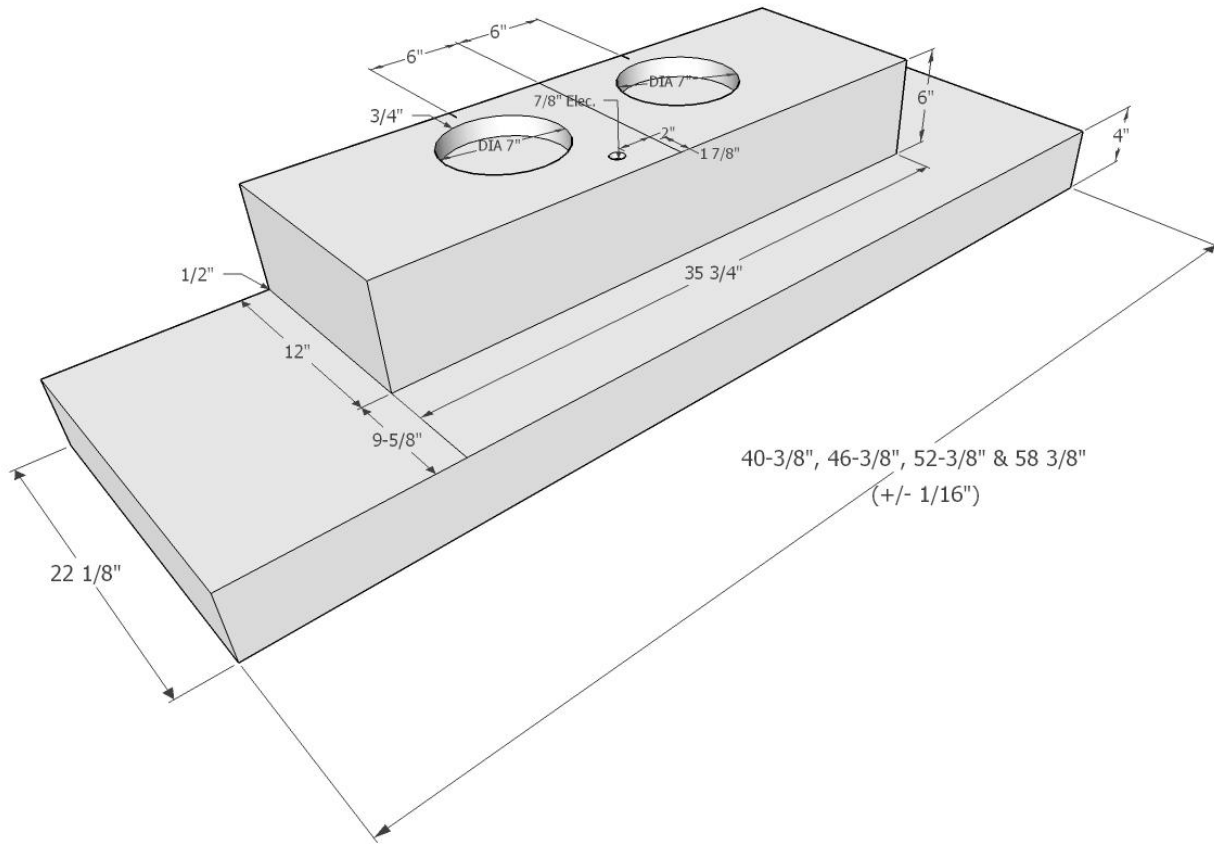

Ventilator Insert With Baffles, Specifications

C2000PSB Baffle Series

8" Transition
8" Round x 3-1/2" high

10" Transition
10" Round x 7-1/2" high

SEVEN YEAR, IN HOME, LIMITED WARRANTY, THE BEST IN THE INDUSTRY!

All dimensions are (+/-) 1/16" and are subject to change. Drawings are not to scale.

Ventilator Insert With Baffles, Specifications

C2036PS1-TWB Baffle Series

8" Transition
8" Round x 3-1/2" high

SEVEN YEAR, IN HOME, LIMITED WARRANTY, THE BEST IN THE INDUSTRY!

All dimensions are (+/-) 1/16" and are subject to change. Drawings are not to scale.

Ventilator Insert With Baffles, Specifications

C2042PS1-TWB - C2060PS1-TWB Baffle Series

8" Transition
8" Round x 3-1/2" high