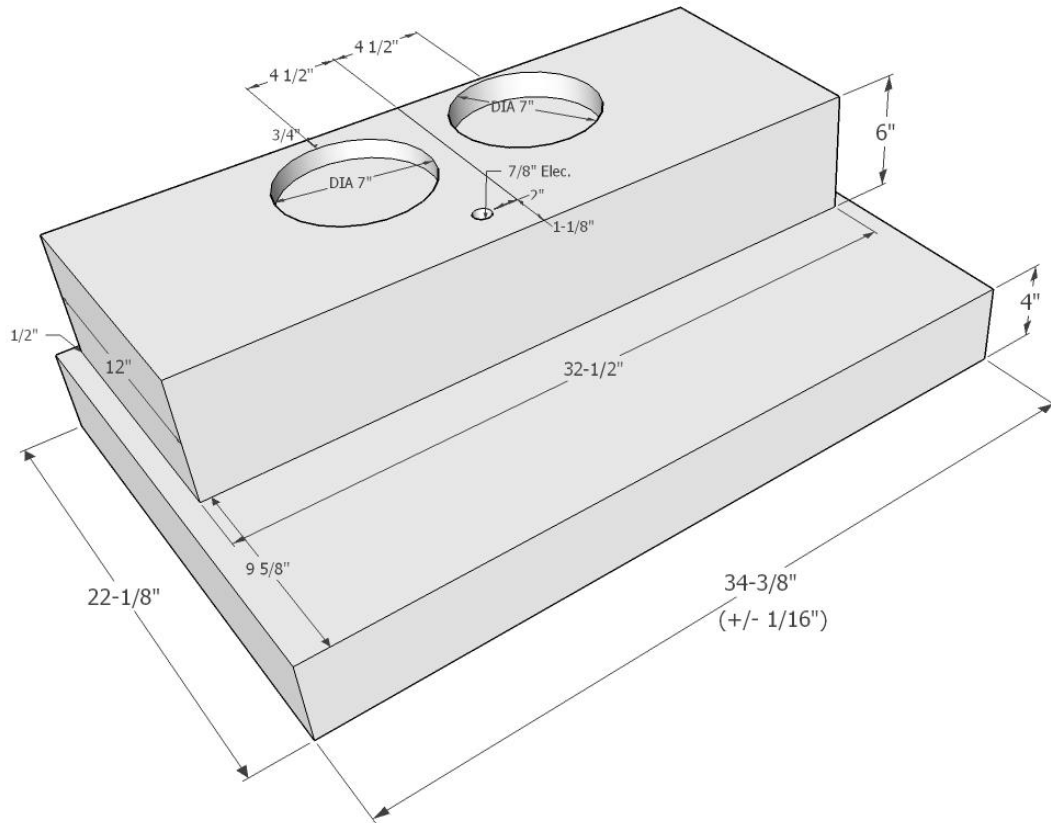

Ventilator Insert With Baffles, Specifications

C2000PSB Baffle Series

8" Transition
8" Round x 3-1/2" high

10" Transition
10" Round x 7-1/2" high

SEVEN YEAR, IN HOME, LIMITED WARRANTY, THE BEST IN THE INDUSTRY!

All dimensions are (+/-) 1/16" and are subject to change. Drawings are not to scale.

Ventilator Insert With Baffles, Specifications

C2036PS1-TWB Baffle Series

8" Transition
8" Round x 3-1/2" high

SEVEN YEAR, IN HOME, LIMITED WARRANTY, THE BEST IN THE INDUSTRY!

All dimensions are (+/-) 1/16" and are subject to change. Drawings are not to scale.

Ventilator Insert With Baffles, Specifications

C2042PS1-TWB - C2060PS1-TWB Baffle Series

8" Transition
8" Round x 3-1/2" high