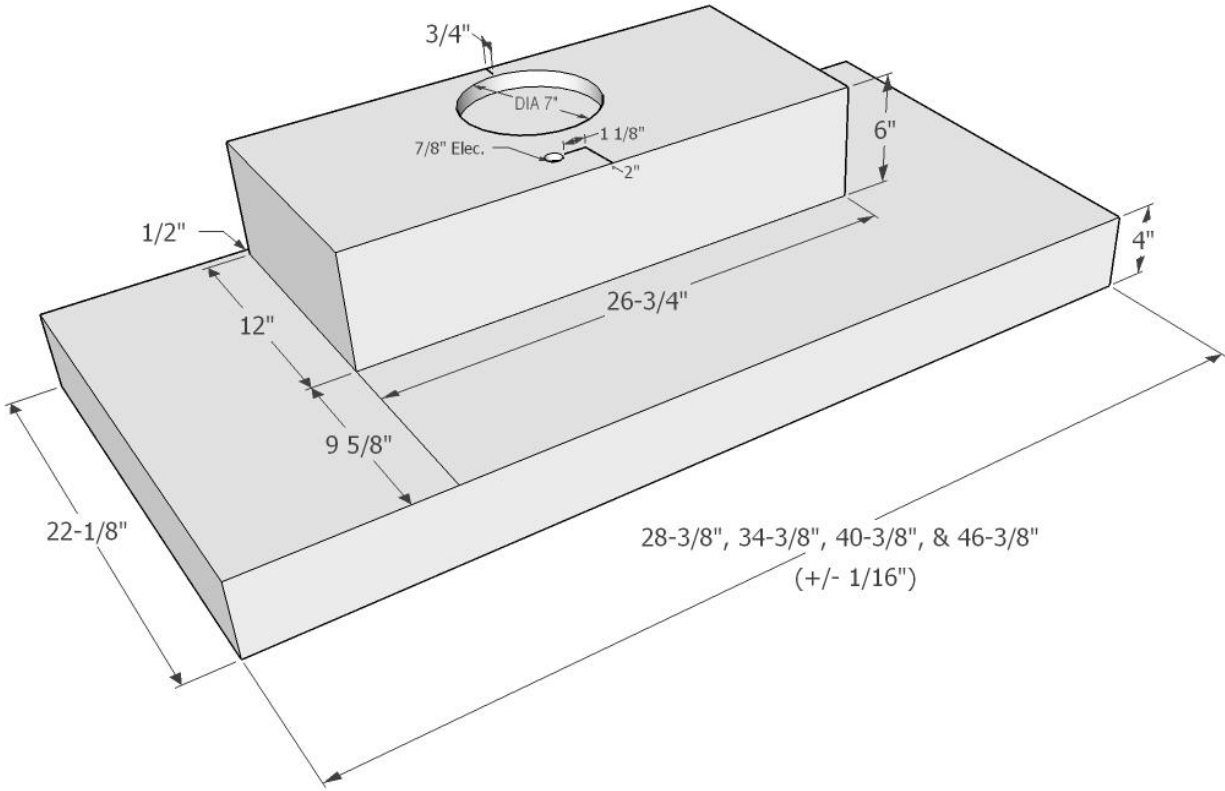

OPTIONS:

- ◆ Transition, see accessories.
- ◆ Remote wiring, see accessories.

NO Performance Warranty over BBQ Grills/Griddles.

TRANSITION

Example: C2036PSB-8
Vent Size 8" Round x 3-1/2" High

Example: C2042BPB-K
Vent Size 10" Round x 7" High

Ventilator Insert With Baffles, Specifications

C2000PSB Baffle Series

8" Transition
8" Round x 3-1/2" high

10" Transition
10" Round x 7-1/2" high

SEVEN YEAR, IN HOME, LIMITED WARRANTY, THE BEST IN THE INDUSTRY!