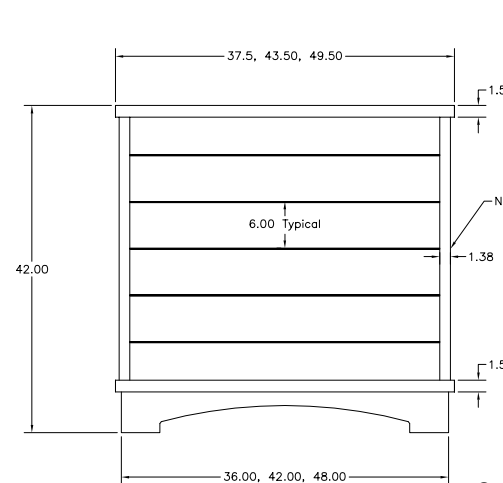

Straight Farmhouse Range Hood