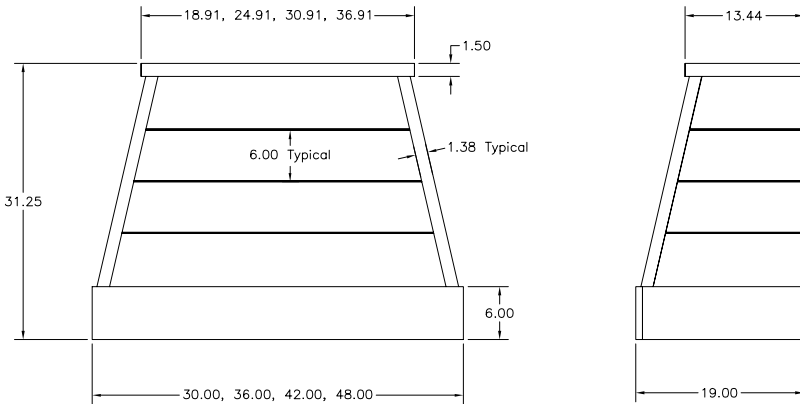

Tapered Farmhouse
Range Hood

TAPERED Modern Farmhouse Hood

PART #	DESCRIPTION	SPECIES	RETAIL PRICE
30" Wide			
R19T030SMB1CUF1	30" Tapered Shiplap Hood	Cherry	\$ 949.00
R19T030SMB1HUF1	30" Tapered Shiplap Hood	Hickory	\$ 944.00
R19T030SMB1MUF1	30" Tapered Shiplap Hood	Maple	\$ 933.00
R19T030SMB1OUF1	30" Tapered Shiplap Hood	Red Oak	\$ 937.00
R19T030SMB1QUF1	30" Tapered Shiplap Hood	Alder	\$ 1,040.00
PART #	DESCRIPTION	SPECIES	RETAIL PRICE
36" Wide			
R19T036SMB1CUF1	36" Tapered Shiplap Hood	Cherry	\$ 941.00
R19T036SMB1HUF1	36" Tapered Shiplap Hood	Hickory	\$ 958.00
R19T036SMB1MUF1	36" Tapered Shiplap Hood	Maple	\$ 950.00
R19T036SMB1OUF1	36" Tapered Shiplap Hood	Red Oak	\$ 987.00
R19T036SMB1QUF1	36" Tapered Shiplap Hood	Alder	\$ 1,059.00
PART #	DESCRIPTION	SPECIES	RETAIL PRICE
42" Wide			
R19T042SMB1CUF1	42" Tapered Shiplap Hood	Cherry	\$ 1,039.00
R19T042SMB1HUF1	42" Tapered Shiplap Hood	Hickory	\$ 1,074.00
R19T042SMB1MUF1	42" Tapered Shiplap Hood	Maple	\$ 1,043.00
R19T042SMB1OUF1	42" Tapered Shiplap Hood	Red Oak	\$ 1,065.00
R19T042SMB1QUF1	42" Tapered Shiplap Hood	Alder	\$ 1,190.00
PART #	DESCRIPTION	SPECIES	RETAIL PRICE
48" Wide			
R19T048SMB1CUF1	48" Tapered Shiplap Hood	Cherry	\$ 1,046.00
R19T048SMB1HUF1	48" Tapered Shiplap Hood	Hickory	\$ 1,074.00
R19T048SMB1MUF1	48" Tapered Shiplap Hood	Maple	\$ 1,063.00
R19T048SMB1OUF1	48" Tapered Shiplap Hood	Red Oak	\$ 1,083.00
R19T048SMB1QUF1	48" Tapered Shiplap Hood	Alder	\$ 1,213.00