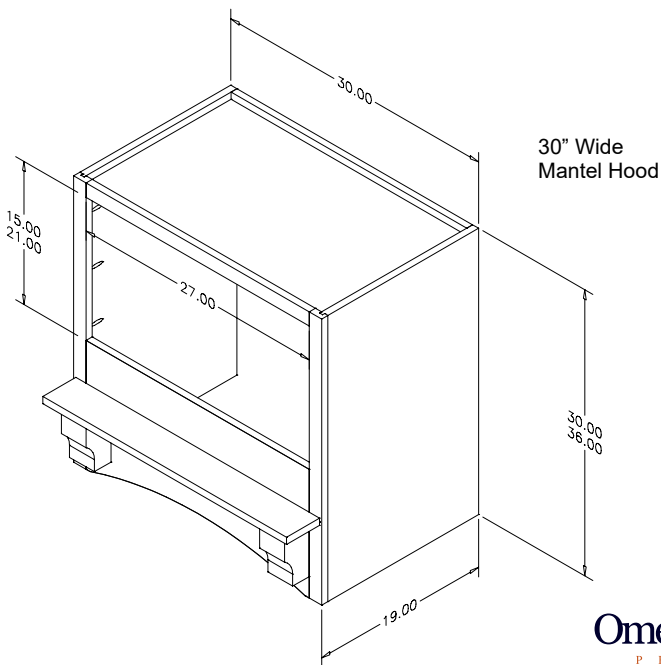

Signature

MANTEL 36" WIDE

PART #	SPECIES	RETAIL PRICE
30" Tall		
R09B30SMB1CUF1	Cherry	$ 1,230.00
R09B30SMB1HUF1	Hickory	INQUIRE
R09B30SMB1MUF1	Maple	$ 1,232.00
R09B30SMB1OUF1	Red Oak	$ 1,176.00
R09B30SMB1QUF1	Alder	INQUIRE
PART #	SPECIES	RETAIL PRICE
36" Tall		
R09C36SMB1CUF1	Cherry	$ 1,277.00
R09C36SMB1HUF1	Hickory	INQUIRE
R09C36SMB1MUF1	Maple	$ 1,272.00
R09C36SMB1OUF1	Red Oak	$ 1,217.00
R09C36SMB1QUF1	Alder	INQUIRE