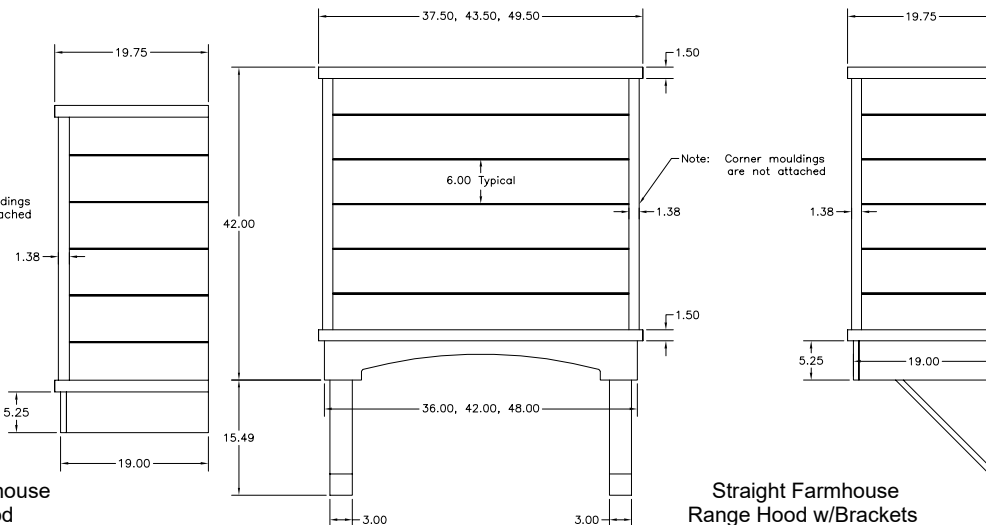

Straight Farmhouse Range Hood w/Brackets

Tapered Farmhouse - HOOD CHIMNEY (Trimmable Design)

PART #	DESCRIPTION	RETAIL PRICE	PART #	DESCRIPTION	RETAIL PRICE
30" Wide					
RCH19T030CUF1	30" Cherry Chimney	$ 406.00	RCH19T042CUF1	42" Cherry Chimney	$ 416.00
RCH19T030HUF1	30" Hickory Chimney	$ 398.00	RCH19T042HUF1	42" Hickory Chimney	$ 407.00
RCH19T030MUF1	30" Maple Chimney	$ 411.00	RCH19T042MUF1	42" Maple Chimney	$ 423.00
RCH19T030OUF1	30" Red Oak Chimney	$ 392.00	RCH19T042OUF1	42" Red Oak Chimney	$ 399.00
RCH19T030QUF1	30" Alder Chimney	$ 419.00	RCH19T042QUF1	42" Alder Chimney	$ 433.00
36" Wide					
RCH19T036CUF1	36" Cherry Chimney	$ 411.00	RCH19T048CUF1	48" Cherry Chimney	$ 467.00
RCH19T036HUF1	36" Hickory Chimney	$ 402.00	RCH19T048HUF1	48" Hickory Chimney	$ 456.00
RCH19T036MUF1	36" Maple Chimney	$ 416.00	RCH19T048MUF1	48" Maple Chimney	$ 477.00
RCH19T036OUF1	36" Red Oak Chimney	$ 395.00	RCH19T048OUF1	48" Red Oak Chimney	$ 447.00
RCH19T036QUF1	36" Alder Chimney	$ 426.00	RCH19T048QUF1	48" Alder Chimney	$ 490.00