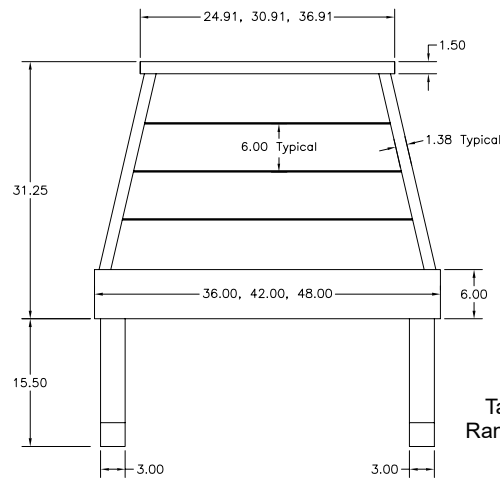

Tapered Farmhouse Range Hood w/Brackets