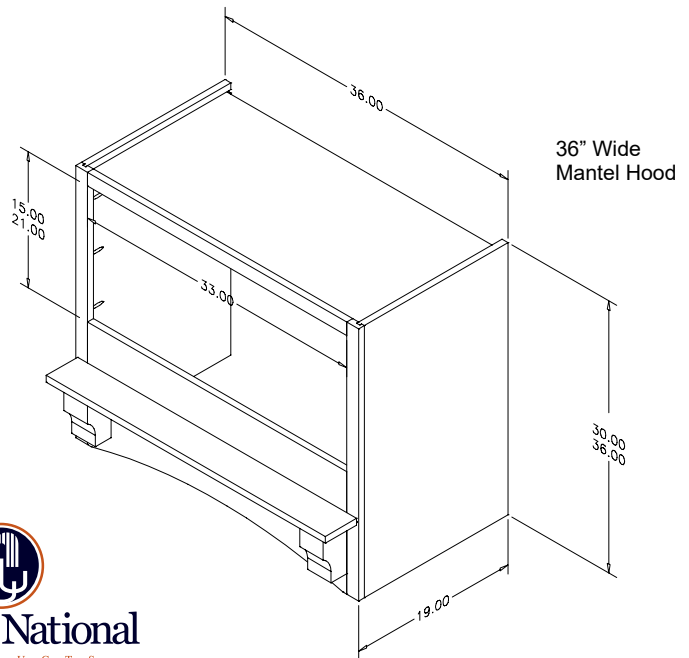

NEW!

SIGNATURE MANTEL RANGE HOOD

SIGNATURE Mantel Range Hood

- Available in 30" or 36" wide x 30" or 36" tall
- Add doors of any style to match your kitchen design
- Includes 4" deep mantel shelf with corbels
- Includes a silver metallic powdercoated liner that accommodates all Broan ventilation offered by ONP
- All installation hardware included
- Shelf and corbels come attached

Signature

MANTEL 30" WIDE

PART #	SPECIES	RETAIL PRICE
30" Tall		
R09B30SMB1CUF1	Cherry	\$ 1,165.00
R09B30SMB1HUF1	Hickory	INQUIRE
R09B30SMB1MUF1	Maple	\$ 1,160.00
R09B30SMB1OUF1	Red Oak	\$ 1,117.00
R09B30SMB1QUF1	Alder	INQUIRE
PART #	SPECIES	RETAIL PRICE
36" Tall		
R09C36SMB1CUF1	Cherry	\$ 1,211.00
R09C36SMB1HUF1	Hickory	INQUIRE
R09C36SMB1MUF1	Maple	\$ 1,200.00
R09C36SMB1OUF1	Red Oak	\$ 1,157.00
R09C36SMB1QUF1	Alder	INQUIRE

Signature

MANTEL 36" WIDE

PART #	SPECIES	RETAIL PRICE
30" Tall		
R09B30SMB1CUF1	Cherry	\$ 1,230.00
R09B30SMB1HUF1	Hickory	INQUIRE
R09B30SMB1MUF1	Maple	\$ 1,232.00
R09B30SMB1OUF1	Red Oak	\$ 1,176.00
R09B30SMB1QUF1	Alder	INQUIRE
PART #	SPECIES	RETAIL PRICE
36" Tall		
R09C36SMB1CUF1	Cherry	\$ 1,277.00
R09C36SMB1HUF1	Hickory	INQUIRE
R09C36SMB1MUF1	Maple	\$ 1,272.00
R09C36SMB1OUF1	Red Oak	\$ 1,217.00
R09C36SMB1QUF1	Alder	INQUIRE