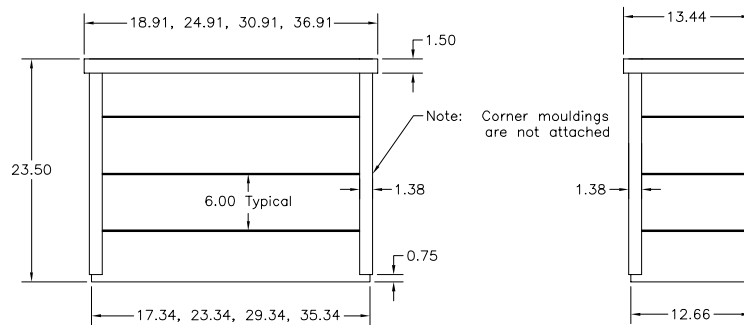

Tapered Farmhouse Range Hood w/Brackets

Tapered Farmhouse Hood Chimney

STRAIGHT Modern Farmhouse Hood

PART #	DESCRIPTION	SPECIES	RETAIL PRICE
36" Wide			
R19S036SMB1CUF1	36" Straight Shiplap Hood	Cherry	\$ 1,322.00
R19S036SMB1HUF1	36" Straight Shiplap Hood	Hickory	\$ 1,246.00
R19S036SMB1MUF1	36" Straight Shiplap Hood	Maple	\$ 1,323.00
R19S036SMB1OUF1	36" Straight Shiplap Hood	Red Oak	\$ 1,238.00
R19S036SMB1QUF1	36" Straight Shiplap Hood	Alder	\$ 1,384.00
42" Wide			
R19S042SMB1CUF1	42" Straight Shiplap Hood	Cherry	\$ 1,386.00
R19S042SMB1HUF1	42" Straight Shiplap Hood	Hickory	\$ 1,309.00
R19S042SMB1MUF1	42" Straight Shiplap Hood	Maple	\$ 1,387.00
R19S042SMB1OUF1	42" Straight Shiplap Hood	Red Oak	\$ 1,301.00
R19S042SMB1QUF1	42" Straight Shiplap Hood	Alder	\$ 1,464.00
48" Wide			
R19S048SMB1CUF1	48" Straight Shiplap Hood	Cherry	\$ 1,449.00
R19S048SMB1HUF1	48" Straight Shiplap Hood	Hickory	\$ 1,365.00
R19S048SMB1MUF1	48" Straight Shiplap Hood	Maple	\$ 1,450.00
R19S048SMB1OUF1	48" Straight Shiplap Hood	Red Oak	\$ 1,361.00
R19S048SMB1QUF1	48" Straight Shiplap Hood	Alder	\$ 1,517.00