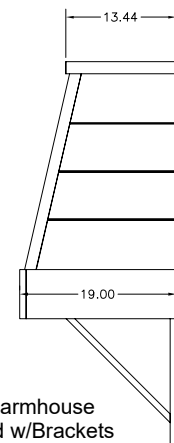

Tapered Farmhouse Range Hood w/Brackets