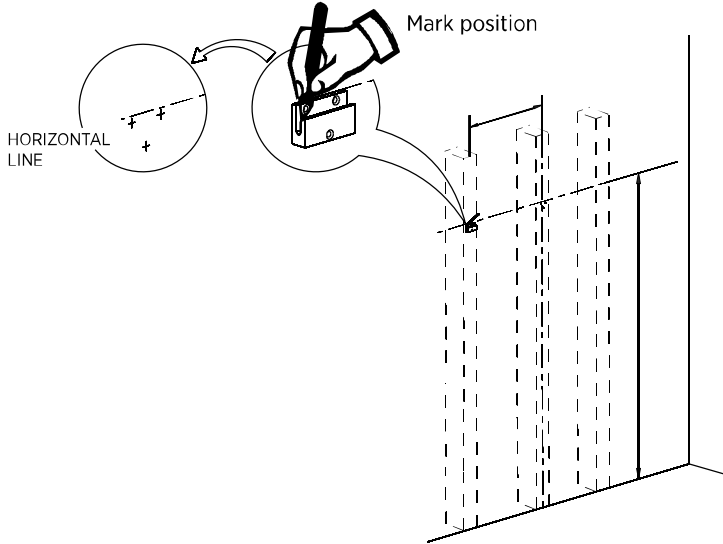

PAGE 1

FST8090

Linen Side Cabinet

INSTALLATION GUIDE

DIMENSIONS

NOTE: ALL DIMENSIONS & SPECIFICATIONS ARE APPROXIMATE AND SUBJECT TO CHANGE WITHOUT NOTICE.

SIDE CABINET INSTALLATION

TOOLS FOR ASSEMBLY

INSTALLATION HARDWARE

1

3

NOTE: Consult an expert for the proper screws/bolts to use when attaching to various constructions. Screws provided do not attach to all wall construction types. Anchors are not required if brackets are installed in the stud.