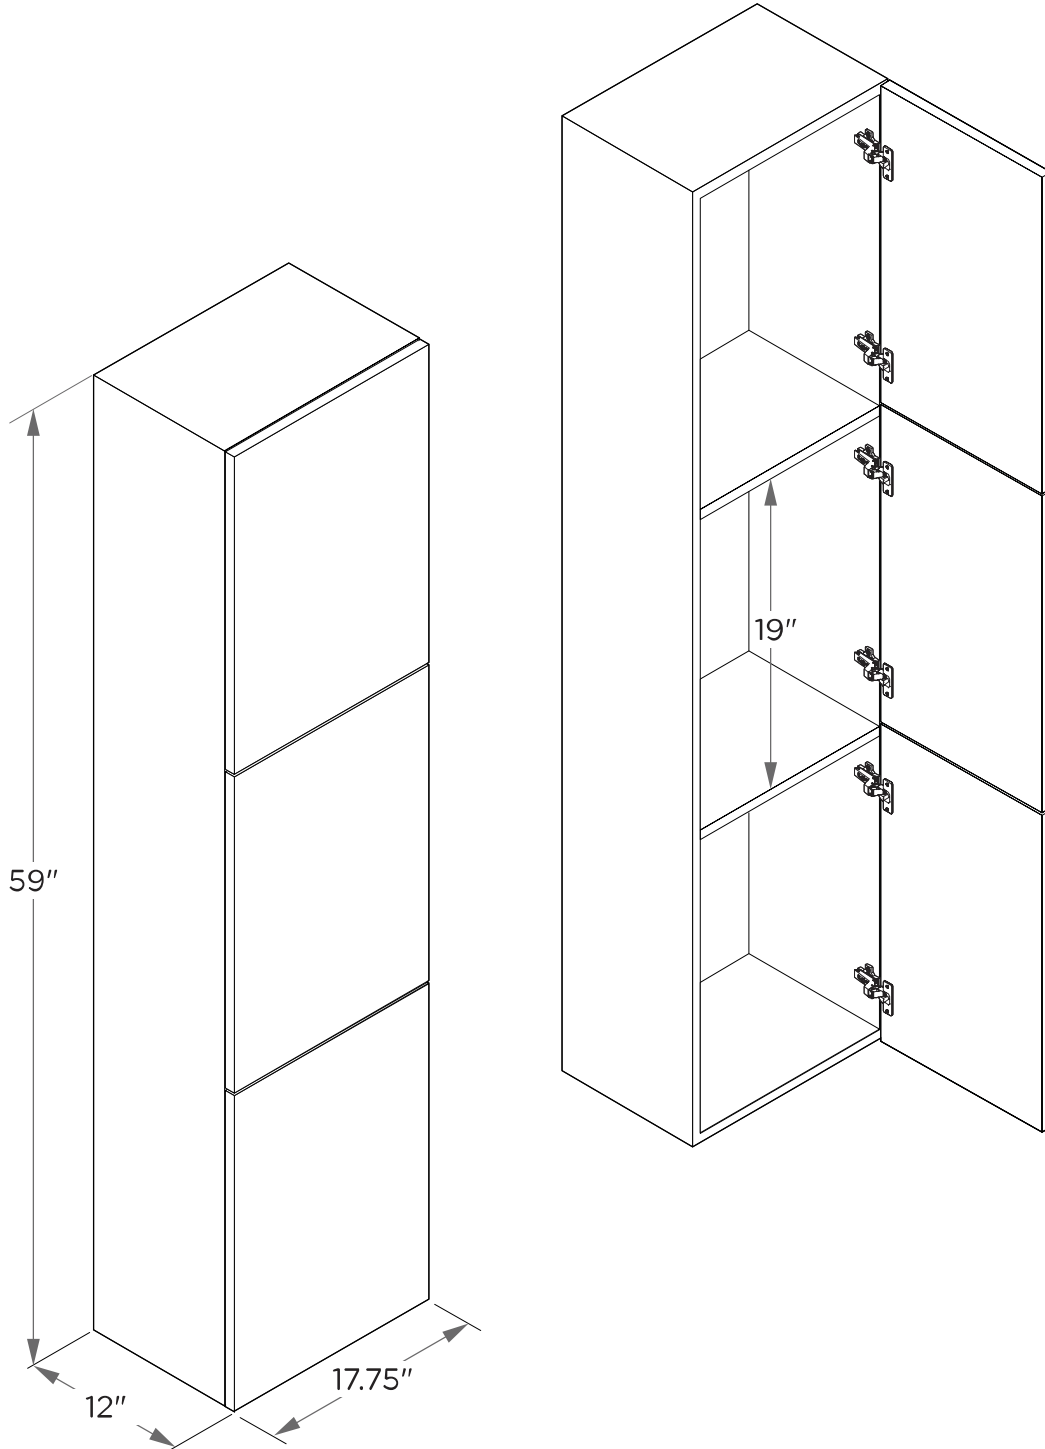

FST8090

Linen Side Cabinet

INSTALLATION GUIDE

kitchensource.com
1.800.667.8721

Linen
Side Cabinet
rear view

Linen
Side Cabinet
front view

FST8090

INSTALLATION GUIDE

PAGE 1

FST8090

Linen Side Cabinet

INSTALLATION GUIDE

DIMENSIONS

NOTE: ALL DIMENSIONS & SPECIFICATIONS ARE APPROXIMATE AND SUBJECT TO CHANGE WITHOUT NOTICE.

SIDE CABINET INSTALLATION

TOOLS FOR ASSEMBLY