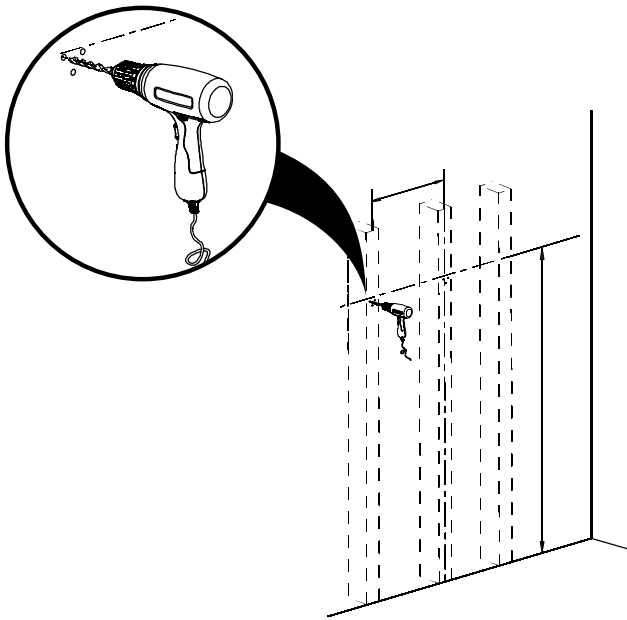

NOTE: Consult an expert for the proper screws/bolts to use when attaching to various constructions. Screws provided do not attach to all wall construction types. Anchors are not required if brackets are installed in the stud.

2