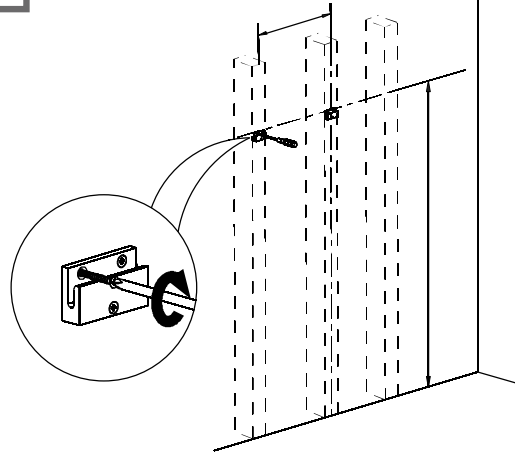

PAGE 1

FST8090

Linen Side Cabinet

INSTALLATION GUIDE

DIMENSIONS

NOTE: ALL DIMENSIONS & SPECIFICATIONS ARE APPROXIMATE AND SUBJECT TO CHANGE WITHOUT NOTICE.

SIDE CABINET INSTALLATION

TOOLS FOR ASSEMBLY

INSTALLATION HARDWARE

1

3

NOTE: Consult an expert for the proper screws/bolts to use when attaching to various constructions. Screws provided do not attach to all wall construction types. Anchors are not required if brackets are installed in the stud.