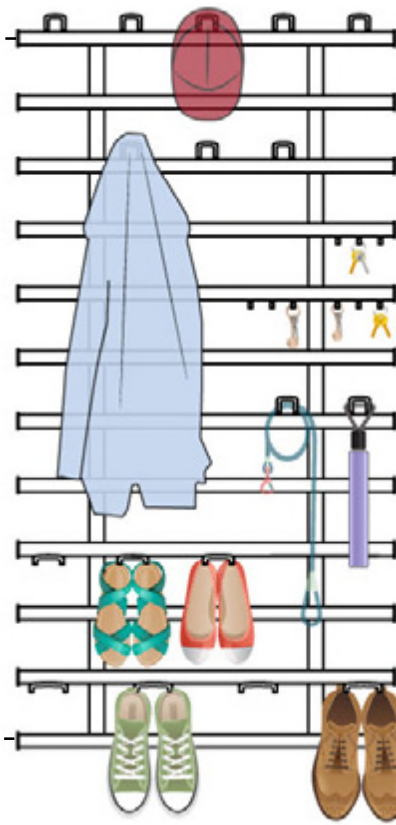

SYMPHONY Storage Matrix | 66" ENTRANCEWAY LAYOUT

47"

35"

23"

96"

76"

10"
min

GROUND

24 Hooks
(15 Coat Hooks, 3 Triple Hooks, 6 Shoe Hooks)

20 Hooks
(10 Coat Hooks, 3 Triple Hooks, 7 Shoe Hooks)

16 Hooks
(8 Coat Hooks, 2 Triple Hooks, 6 Shoe Hooks)

SYMPHONY Storage Matrix | 66" HEELS LAYOUT

No Hooks

No Hooks

SYMPHONY Storage Matrix | 66" WOMEN'S SHOES LAYOUT

47"

35"

23"

96"

76"

4 Triple Hooks
+
35" Elite Fixed
Mirror

8 Triple Hooks

4 Triple Hooks
+
35" Elite Fixed
Mirror

8 Triple Hooks