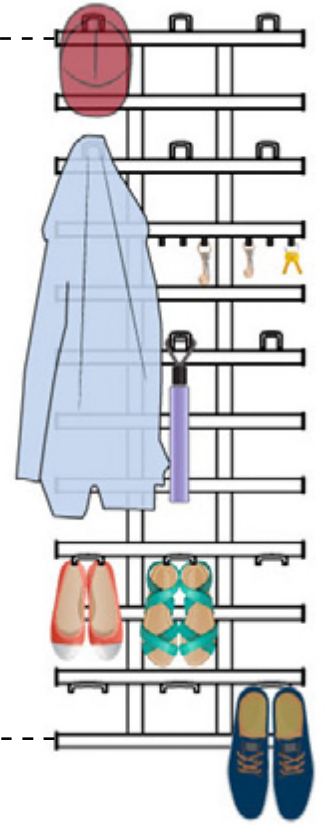

SYMPHONY Storage Matrix | 66" ENTRANCEWAY LAYOUT

47"

35"

23"

96"

76"

10"
min

GROUND

24 Hooks
(15 Coat Hooks, 3 Triple Hooks, 6 Shoe Hooks)

20 Hooks
(10 Coat Hooks, 3 Triple Hooks, 7 Shoe Hooks)

16 Hooks
(8 Coat Hooks, 2 Triple Hooks, 6 Shoe Hooks)

SYMPHONY Storage Matrix | 66" HEELS LAYOUT

No Hooks

No Hooks

SYMPHONY Storage Matrix | 66" WOMEN'S SHOES LAYOUT

47"

35"

23"

96"

76"

4 Triple Hooks
+
35" Elite Fixed
Mirror

8 Triple Hooks

4 Triple Hooks
+
35" Elite Fixed
Mirror

8 Triple Hooks