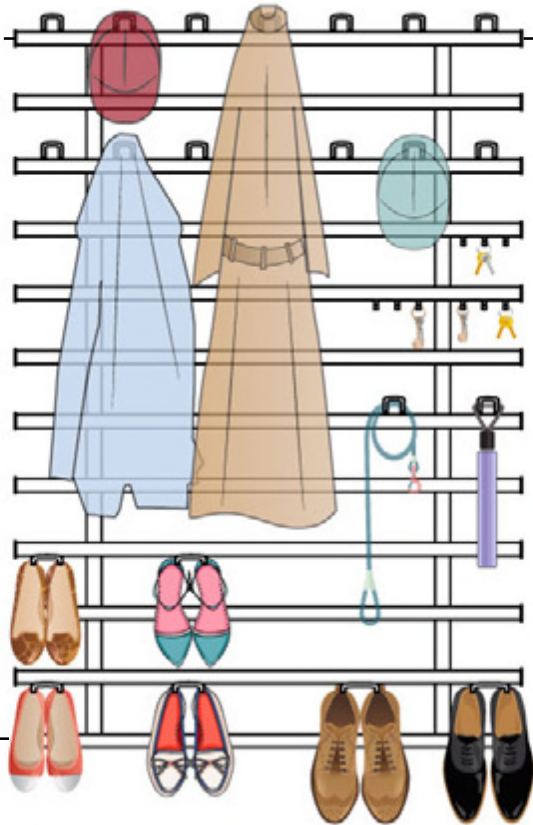

SYMPHONY Storage Matrix | 66" ENTRANCEWAY LAYOUT

47"

35"

23"

96"

76"

10"
min

GROUND

24 Hooks
(15 Coat Hooks, 3 Triple Hooks, 6 Shoe Hooks)

20 Hooks
(10 Coat Hooks, 3 Triple Hooks, 7 Shoe Hooks)

16 Hooks
(8 Coat Hooks, 2 Triple Hooks, 6 Shoe Hooks)

SYMPHONY Storage Matrix | 66" HEELS LAYOUT

No Hooks

No Hooks

SYMPHONY Storage Matrix | 66" WOMEN'S SHOES LAYOUT

47"

35"

23"

96"

76"

4 Triple Hooks
+
35" Elite Fixed
Mirror

8 Triple Hooks

4 Triple Hooks
+
35" Elite Fixed
Mirror

8 Triple Hooks