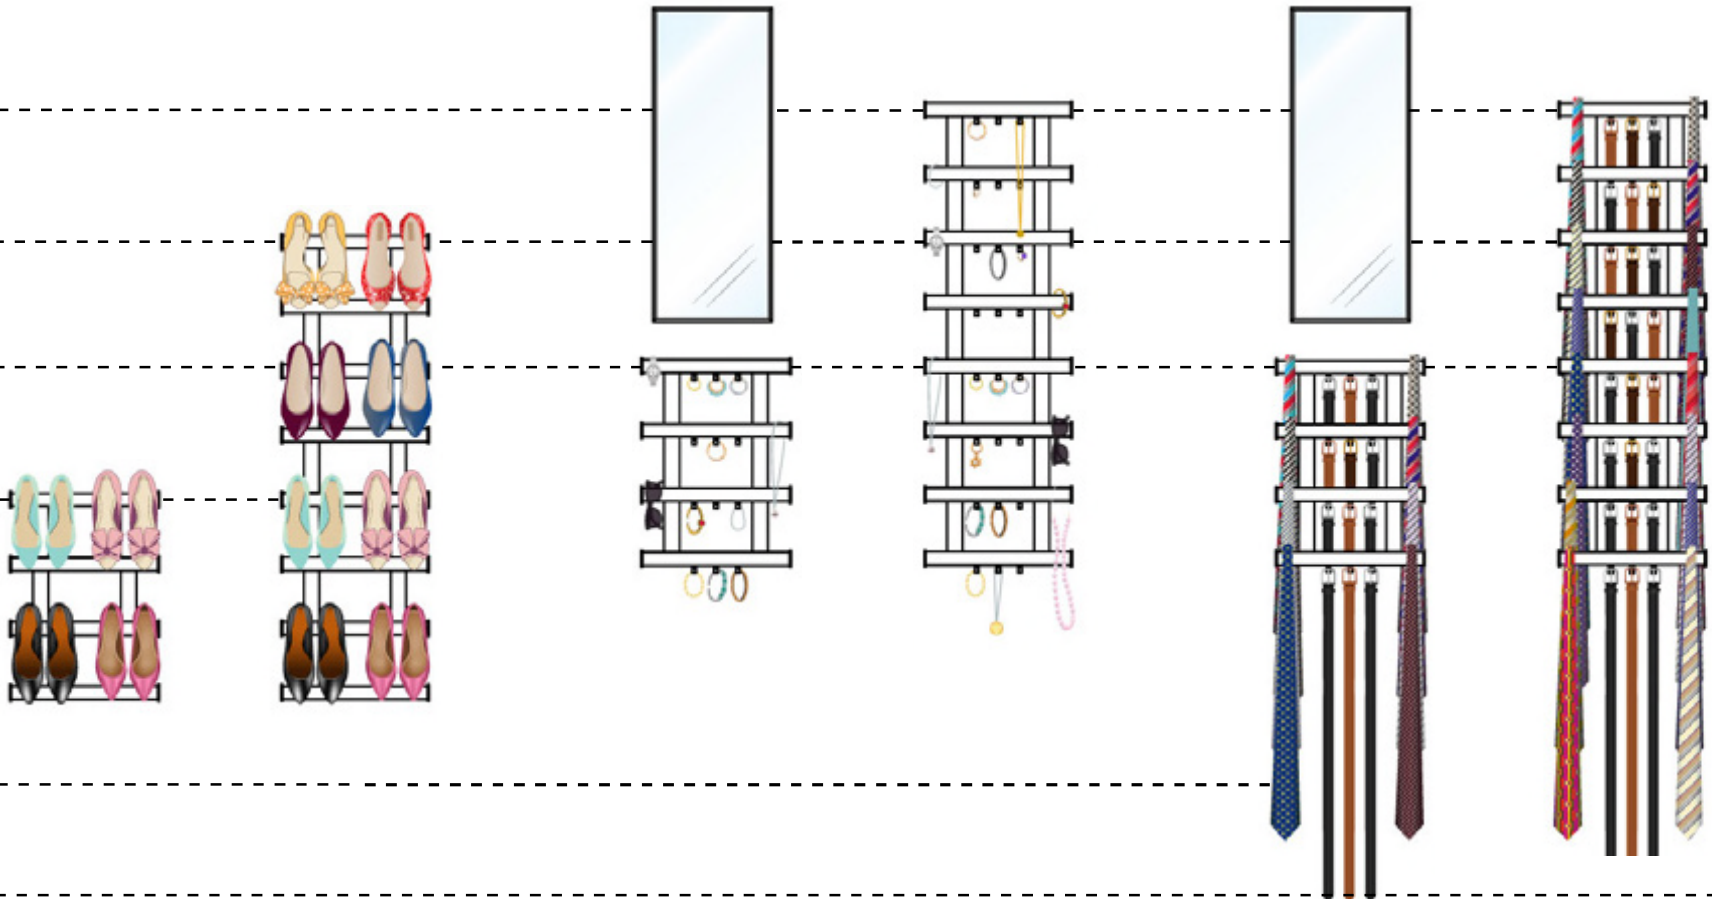

SYMPHONY Storage Matrix | END PARTITION LAYOUTS

—13.5"—

—13.5"—

—13.5"—

—13.5"—

—13.5"—

—13.5"—

96"

77"

66"

54"

42"

10"

GROUND

No Hooks

No Hooks

4 Triple Hooks
+
35" Elite Fixed
Mirror

8 Triple Hooks

4 Triple Hooks
+
35" Elite Fixed
Mirror

8 Triple Hooks