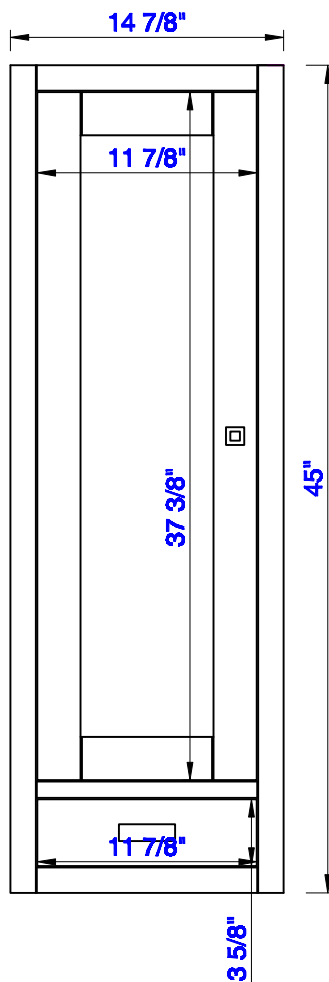

11 7/8"

Item Number:
E444-H12L-MCA

JAMES MARTIN

VANITIES™

Addison 11 7/8" Petite Tower Hutch - Left
Diagrams with Dimensions
page 01 of 03