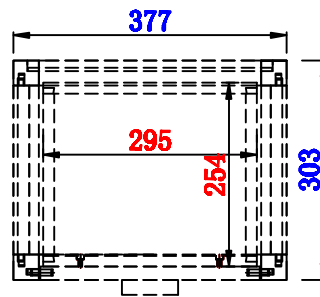

303mm

Item Number:
E444-H12L-MCA

JAMES MARTIN

VANITIES™

Addison 303mm Petite Tower Hutch - Left
Diagrams with Dimensions
page 02 of 03