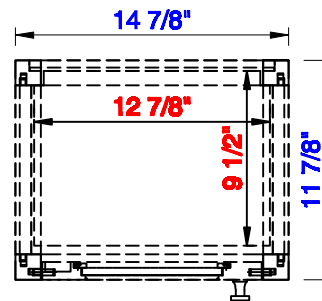

11 7/8"

Item Number:
E444-H12L-MCA

JAMES MARTIN

VANITIES™

Addison 11 7/8" Petite Tower Hutch - Left
Diagrams with Dimensions
page 02 of 03