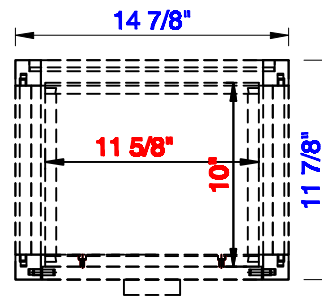

11 7/8"

Item Number:
E444-H12L-MCA

JAMES MARTIN

VANITIES™

Addison 11 7/8" Petite Tower Hutch - Left
Diagrams with Dimensions
page 02 of 03