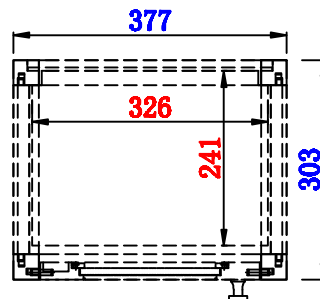

303mm

Item Number:
E444-H12L-MCA

JAMES MARTIN

VANITIES™

Addison 303mm Petite Tower Hutch - Left
Diagrams with Dimensions
page 02 of 03