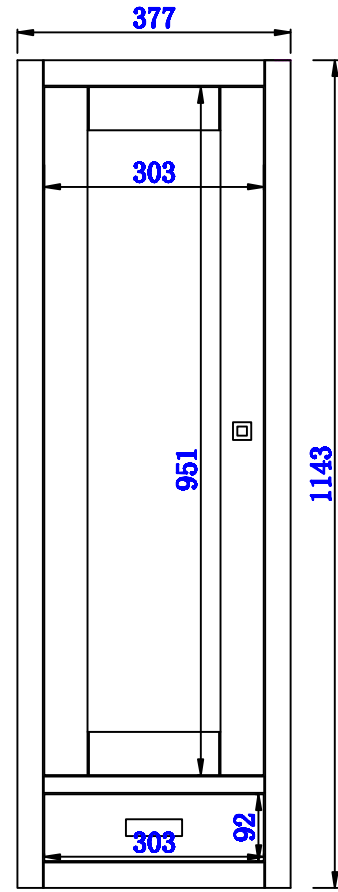

303mm

Item Number:
E444-H12L-MCA

JAMES MARTIN

VANITIES™

Addison 303mm Petite Tower Hutch - Left
Diagrams with Dimensions
page 01 of 03