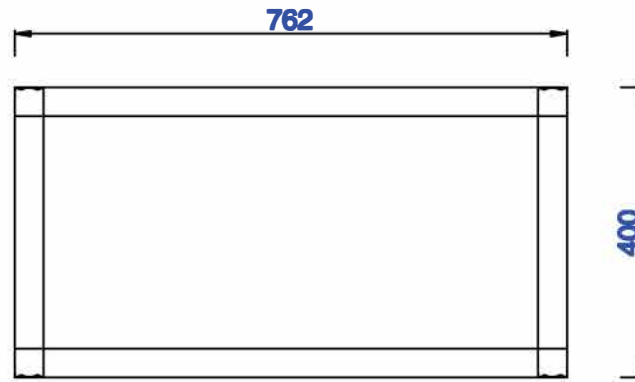

762mm

Item Number:
E645-BLC30-MCA
E645-BLC30-GW

JAMES MARTIN

VANITIES™

Athens 762mm Linen Cabinet (double-sided)
Diagrams with Dimensions
page 02 of 03