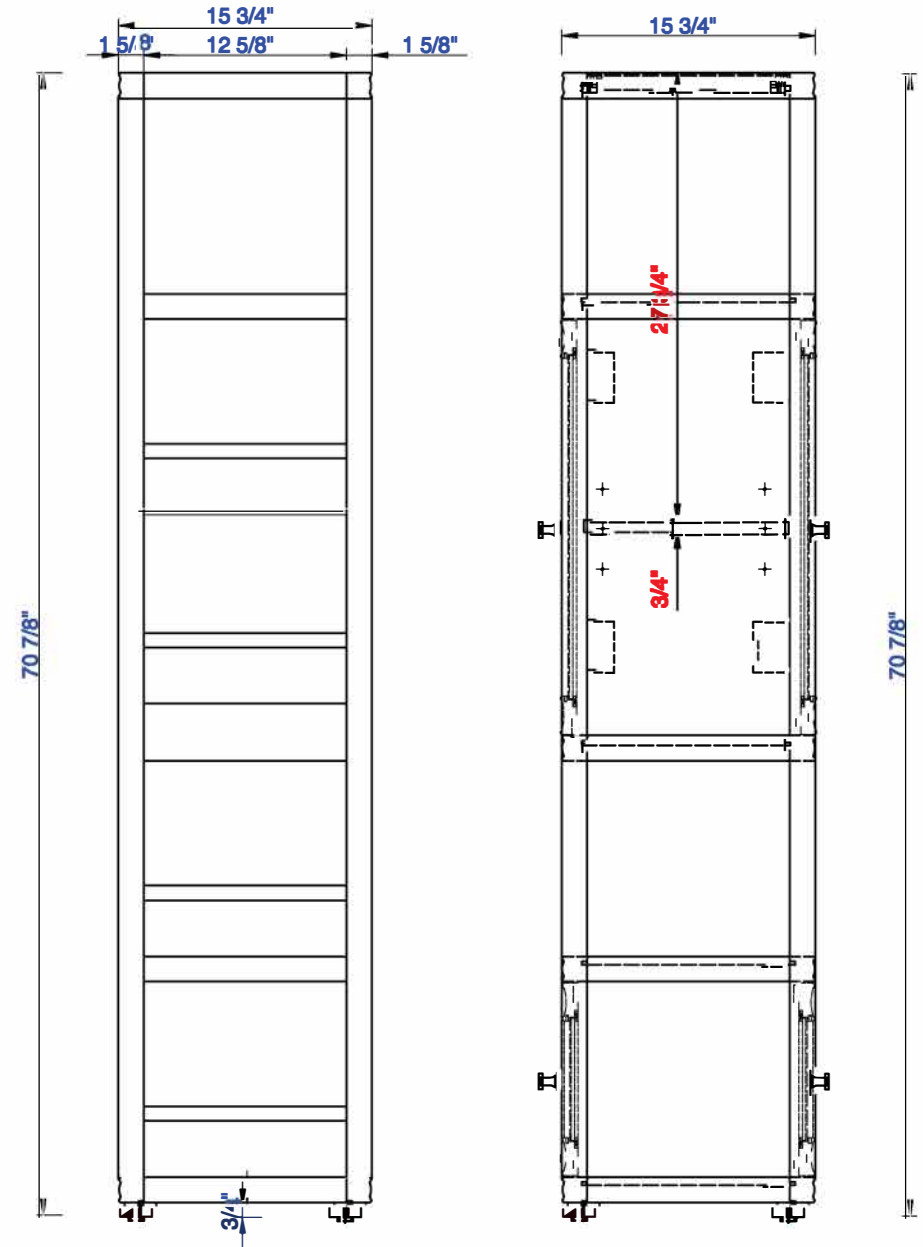

30"

Item Number:
E645-BLC30-MCA
E645-BLC30-GW

JAMES MARTIN

VANITIES™

Athens 30" Linen Cabinet (double-sided)
Diagrams with Dimensions
page 03 of 03