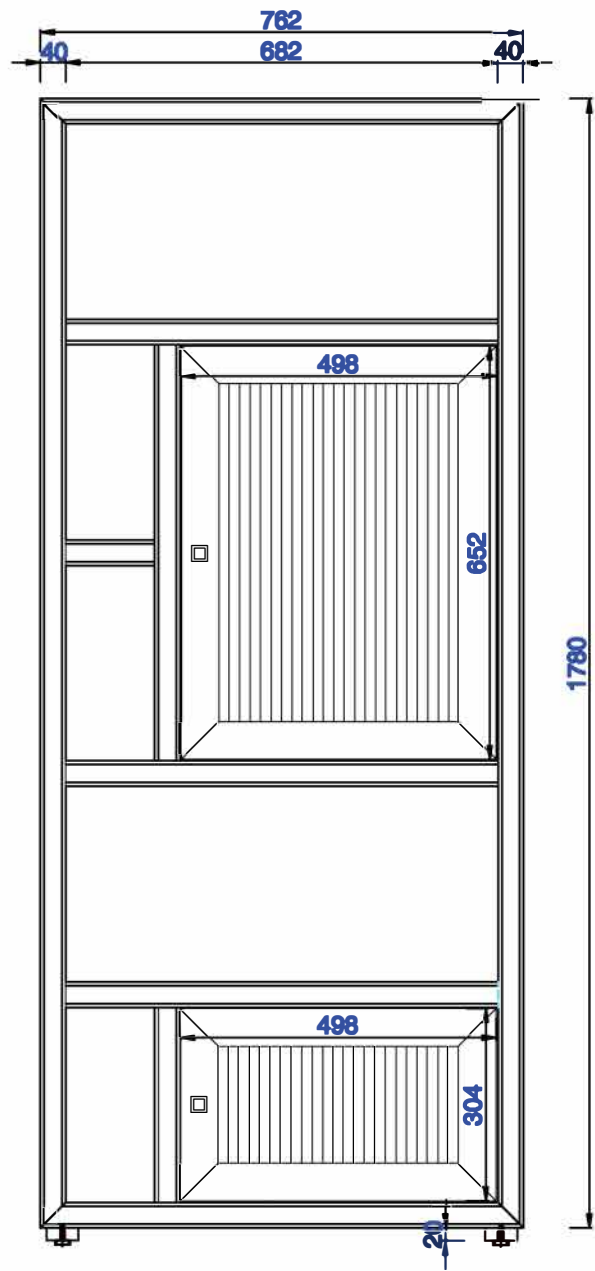

762mm

Item Number:
E645-BLC30-MCA
E645-BLC30-GW

JAMES MARTIN

VANITIES™

Athens 762mm Linen Cabinet (double-sided)
Diagrams with Dimensions
page 01 of 03

Version:202010