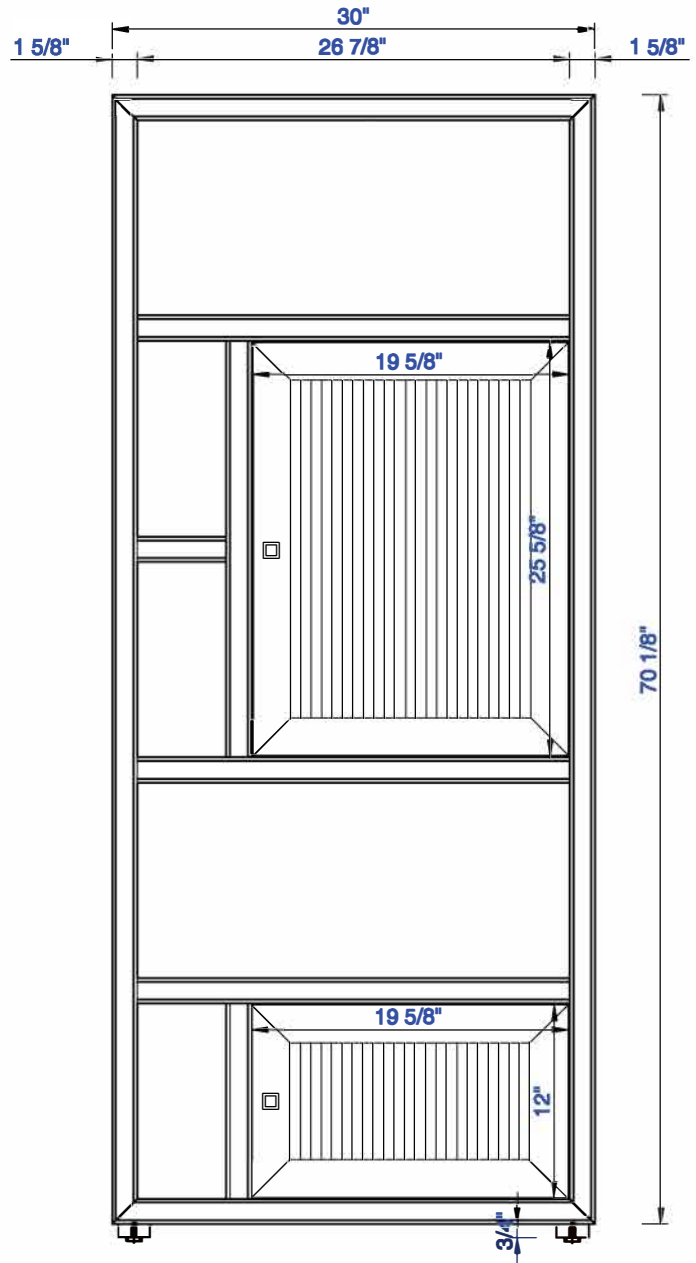

30"

Item Number:
E645-BLC30-MCA
E645-BLC30-GW

JAMES MARTIN

VANITIES™

Athens 30" Linen Cabinet (double-sided)
Diagrams with Dimensions
page 01 of 03