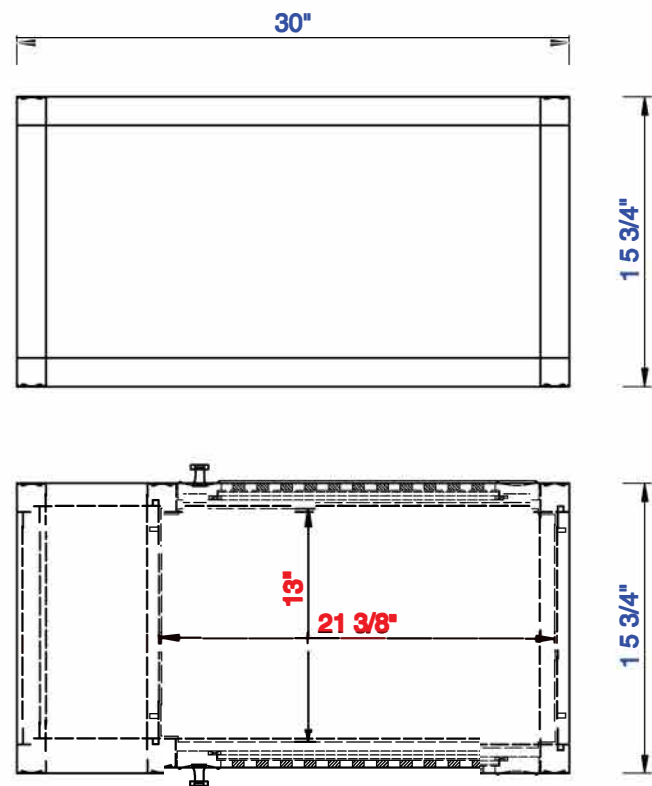

30"

Item Number:
E645-BLC30-MCA
E645-BLC30-GW

JAMES MARTIN

VANITIES™

A thens 30" Linen Cabinet (double-sided)
Diagrams with Dimensions
page 02 of 03