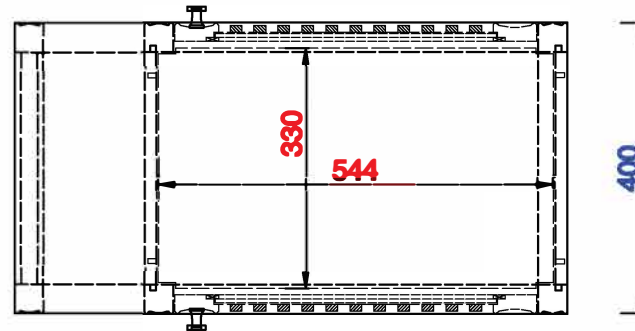

762mm

Item Number:
E645-BLC30-MCA
E645-BLC30-GW

JAMES MARTIN

VANITIES™

Athens 762mm Linen Cabinet (double-sided)
Diagrams with Dimensions
page 02 of 03