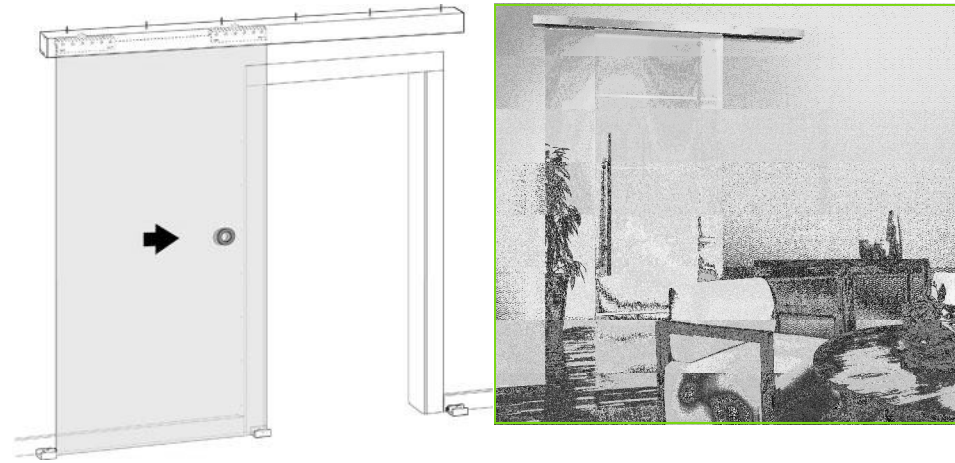

# Covert 144" Series Soft Close Sliding System Applications

## Single Glass Door Surface Mount