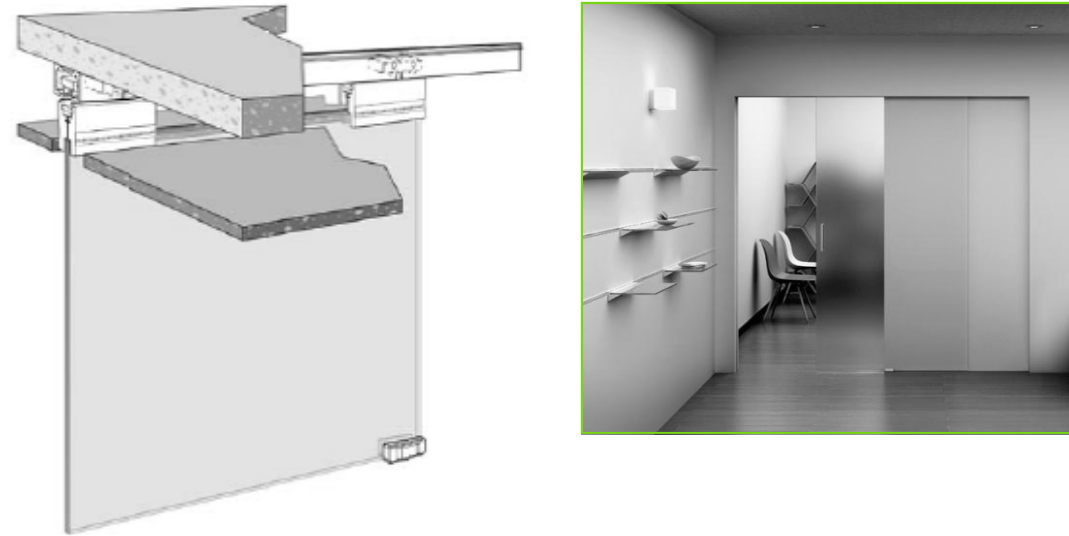

# Covert 144" Series Soft Close Sliding System Applications

## Single Glass Door Surface Mount

## Single Glass Door Transom Mount