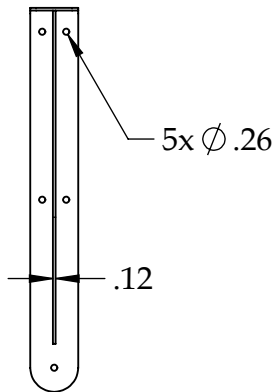

CG-Brewer  
SKU: FB-00737

Material: 11 Gauge  
Finish: Stainless Steel

This drawing and information contained herein is the property of Federal Brace. It shall not be reproduced in whole or in part, disclosed to anyone else or used without the written permission of Federal Brace. An independent engineering firm should be consulted to verify use and loading.

CG-Brewer  
SKU: FB-00742

Material: 11 Gauge  
Finish: Black

This drawing and information contained herein is the property of Federal Brace. It shall not be reproduced in whole or in part, disclosed to anyone else or used without the written permission of Federal Brace. An independent engineering firm should be consulted to verify use and loading.