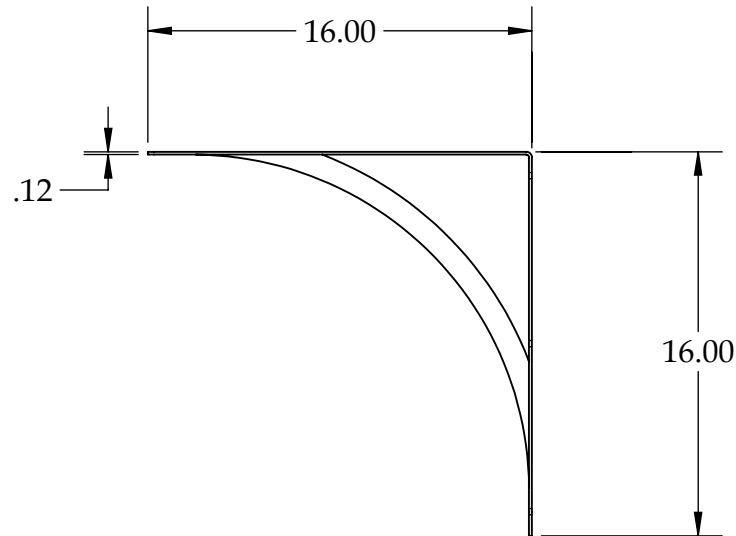

CG-Brewer  
SKU: FB-00737

Material: 11 Gauge  
Finish: Stainless Steel

This drawing and information contained herein is the property of Federal Brace. It shall not be reproduced in whole or in part, disclosed to anyone else or used without the written permission of Federal Brace. An independent engineering firm should be consulted to verify use and loading.