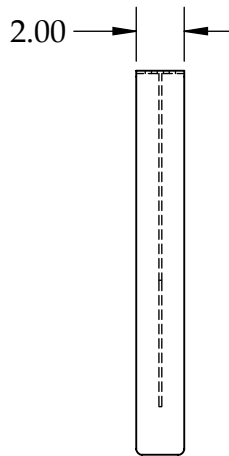

CG-Brewer  
SKU: FB-00737

Material: 11 Gauge  
Finish: Stainless Steel

This drawing and information contained herein is the property of Federal Brace. It shall not be reproduced in whole or in part, disclosed to anyone else or used without the written permission of Federal Brace. An independent engineering firm should be consulted to verify use and loading.

CG-Brewer  
SKU: FB-00742

Material: 11 Gauge  
Finish: Black

This drawing and information contained herein is the property of Federal Brace. It shall not be reproduced in whole or in part, disclosed to anyone else or used without the written permission of Federal Brace. An independent engineering firm should be consulted to verify use and loading.