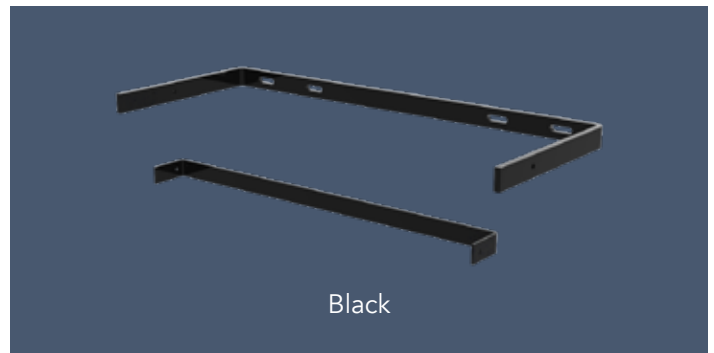

SKU	SIZE	FINISH
-----	------	--------

165244	19.75" x 8" x 0.875"	Black
--------	----------------------	-------

Material Thickness:

Outer Bracket: 0.25"

Inner Bracket: 0.12"

Bracket Specifications:

Bracket Width: 19.75"

Bracket Arm Length: 8"

Bracket Height: 0.875"

Hole Specifications:

(4) 1" Slots & (2) 0.18" Striaight Holes

Screw Specifications:

(2) #8-32 x 3/4" Pan Head Screws & (2) #8-32 Nuts

Carry Capacity:

50 Pounds Each

Note: Wall Fasteners Not Included

Black