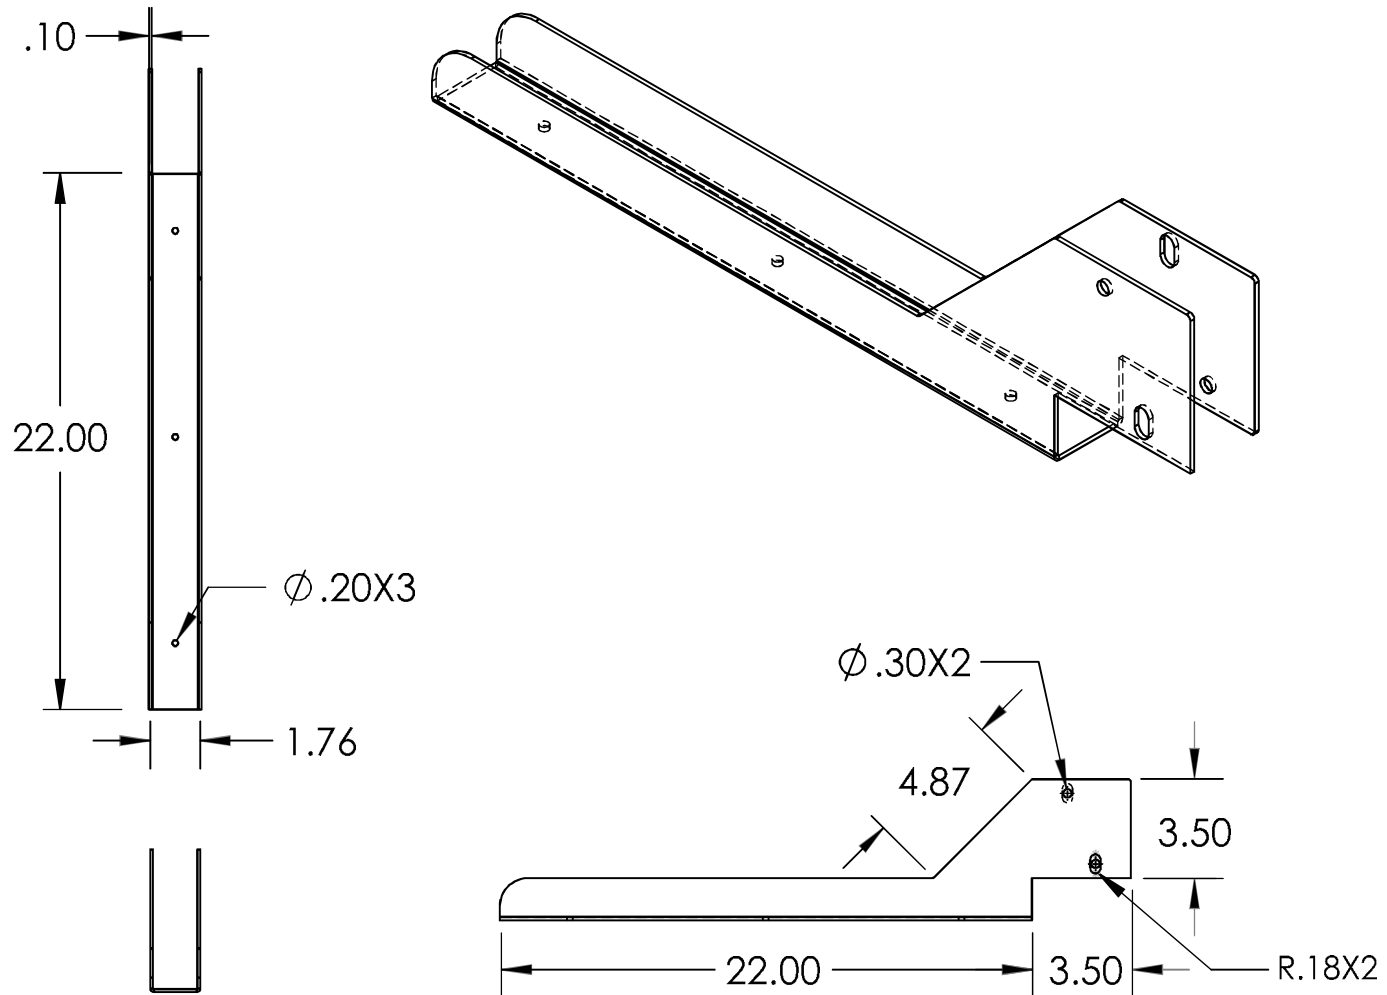

**12" Edisto Countertop Support Bracket**  
SKU: FB-40440  
Material: 12 Gauge Steel  
Finish: Flat Black

This drawing and information contained herein is the property of Federal Brace. It shall not be reproduced in whole or in part, disclosed to anyone else or used without the written permission of Federal Brace. An independent engineering firm should be consulted to verify use and loading.

18" Edisto Countertop Support Bracket  
 SKU: FB-40441  
 Material: 12 Gauge Steel  
 Finish: Flat Black

This drawing and information contained herein is the property of Federal Brace. It shall not be reproduced in whole or in part, disclosed to anyone else or used without the written permission of Federal Brace. An independent engineering firm should be consulted to verify use and loading.

**24" Edisto Countertop Support Bracket**  
 SKU: FB-40442  
 Material: 12 Gauge Steel  
 Finish: Flat Black

This drawing and information contained herein is the property of Federal Brace. It shall not be reproduced in whole or in part, disclosed to anyone else or used without the written permission of Federal Brace. An independent engineering firm should be consulted to verify use and loading.