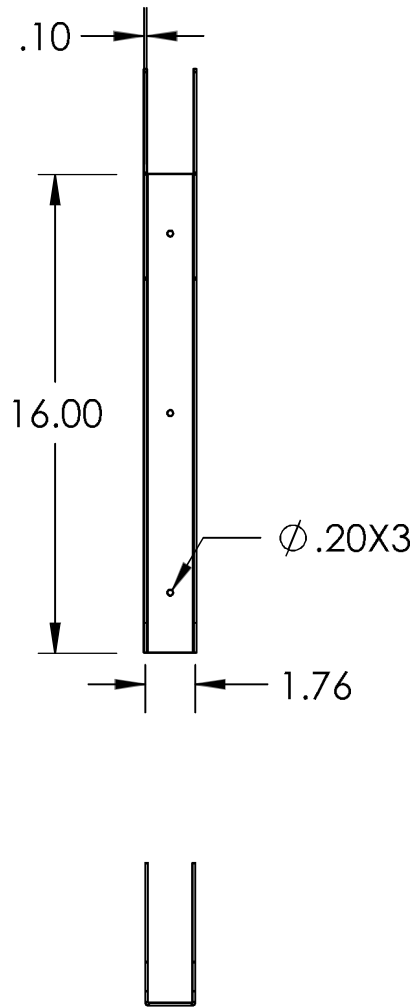

**12" Edisto Countertop Support Bracket**  
SKU: FB-40440  
Material: 12 Gauge Steel  
Finish: Flat Black

This drawing and information contained herein is the property of Federal Brace. It shall not be reproduced in whole or in part, disclosed to anyone else or used without the written permission of Federal Brace. An independent engineering firm should be consulted to verify use and loading.

18" Edisto Countertop Support Bracket  
 SKU: FB-40441  
 Material: 12 Gauge Steel  
 Finish: Flat Black

This drawing and information contained herein is the property of Federal Brace. It shall not be reproduced in whole or in part, disclosed to anyone else or used without the written permission of Federal Brace. An independent engineering firm should be consulted to verify use and loading.

**24" Edisto Countertop Support Bracket**  
 SKU: FB-40442  
 Material: 12 Gauge Steel  
 Finish: Flat Black

This drawing and information contained herein is the property of Federal Brace. It shall not be reproduced in whole or in part, disclosed to anyone else or used without the written permission of Federal Brace. An independent engineering firm should be consulted to verify use and loading.