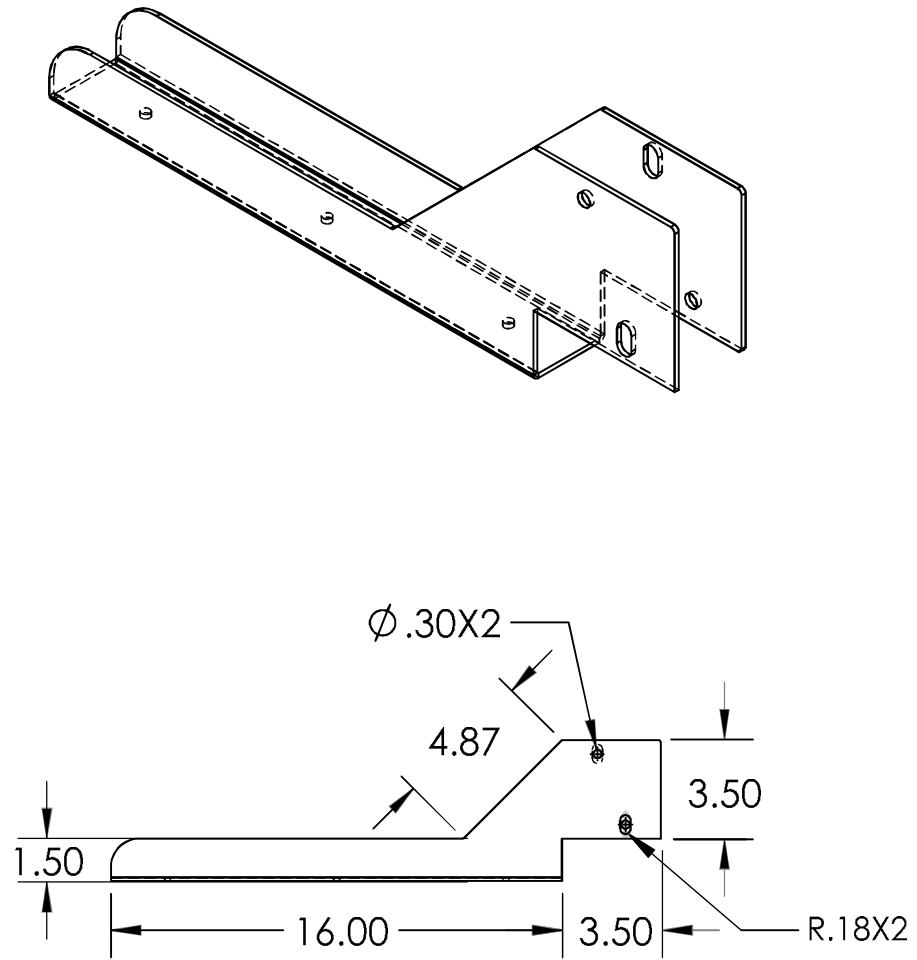

**12" Edisto Countertop Support Bracket**  
SKU: FB-40440  
Material: 12 Gauge Steel  
Finish: Flat Black

This drawing and information contained herein is the property of Federal Brace. It shall not be reproduced in whole or in part, disclosed to anyone else or used without the written permission of Federal Brace. An independent engineering firm should be consulted to verify use and loading.

18" Edisto Countertop Support Bracket  
 SKU: FB-40441  
 Material: 12 Gauge Steel  
 Finish: Flat Black

This drawing and information contained herein is the property of Federal Brace. It shall not be reproduced in whole or in part, disclosed to anyone else or used without the written permission of Federal Brace. An independent engineering firm should be consulted to verify use and loading.

**24" Edisto Countertop Support Bracket**  
 SKU: FB-40442  
 Material: 12 Gauge Steel  
 Finish: Flat Black

This drawing and information contained herein is the property of Federal Brace. It shall not be reproduced in whole or in part, disclosed to anyone else or used without the written permission of Federal Brace. An independent engineering firm should be consulted to verify use and loading.