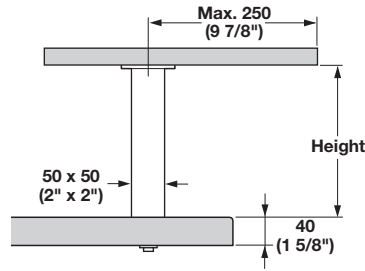

Countertop Supports

- Maximum distance between supports: 900 mm (35 1/2")
- Mounts on the countertop
- For solid tops
- Maximum load capacity: 40 kg (88 lbs.)

Square Countertop Support

Material: Steel; Finish: stainless steel effect

Height	Item No.
170 (6 11/16")	505.23.001
190 (7 1/2")	505.23.002
230 (9 1/16")	505.23.003

Supplied With
Mounting hardware

Square Angled Countertop Support

- Slanted 60°

Material: Steel; Finish: stainless steel effect

Height	Item No.
170 (6 11/16")	505.23.021
190 (7 1/2")	505.23.022
230 (9 1/16")	505.23.023

Supplied With
Mounting hardware

Round Countertop Support

Material: Steel

Finish	Item No.
stainless steel effect	505.24.003