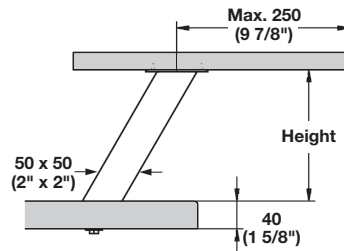

Height	Item No.
170 (6 11/16")	505.23.001
190 (7 1/2")	505.23.002
230 (9 1/16")	505.23.003

Supplied With
Mounting hardware

Square Angled Countertop Support

- Slanted 60°

Material: Steel; Finish: stainless steel effect

Height	Item No.
170 (6 11/16")	505.23.021
190 (7 1/2")	505.23.022
230 (9 1/16")	505.23.023

Supplied With
Mounting hardware

Round Countertop Support

Material: Steel

Finish	Item No.
stainless steel effect	505.24.003

Supplied With
Mounting hardware

Dimensional data not binding. We reserve the right to alter specifications without notice.