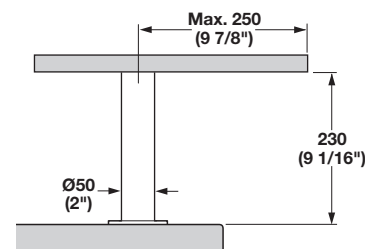

Height	Item No.
170 (6 11/16")	505.23.001
190 (7 1/2")	505.23.002
230 (9 1/16")	505.23.003

Supplied With
Mounting hardware

Square Angled Countertop Support

- Slanted 60°

Material: Steel; Finish: stainless steel effect

Height	Item No.
170 (6 11/16")	505.23.021
190 (7 1/2")	505.23.022
230 (9 1/16")	505.23.023

Supplied With
Mounting hardware

Round Countertop Support

Material: Steel

Finish	Item No.
stainless steel effect	505.24.003

Supplied With
Mounting hardware

Dimensional data not binding. We reserve the right to alter specifications without notice.