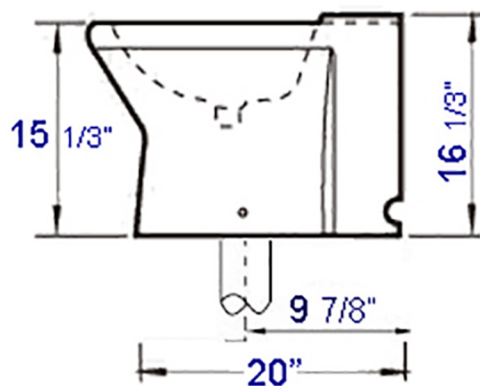

JA101

White Ceramic Bathroom Bidet With Elongated Seat

EAGO^{USA}

∴kitchensource.com
☎ 1.800.667.8721