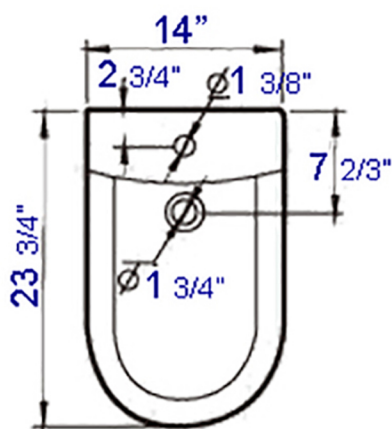

JA101

White Ceramic Bathroom Bidet With Elongated Seat

EAGO^{USA}

∴kitchensource.com
☎ 1.800.667.8721