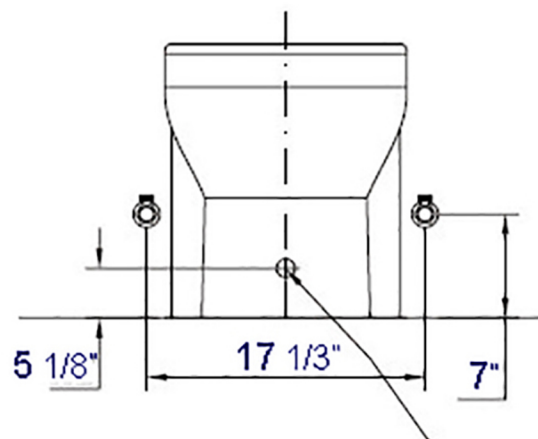

JA101

White Ceramic Bathroom Bidet With Elongated Seat

EAGO^{USA}

∴kitchensource.com
☎ 1.800.667.8721