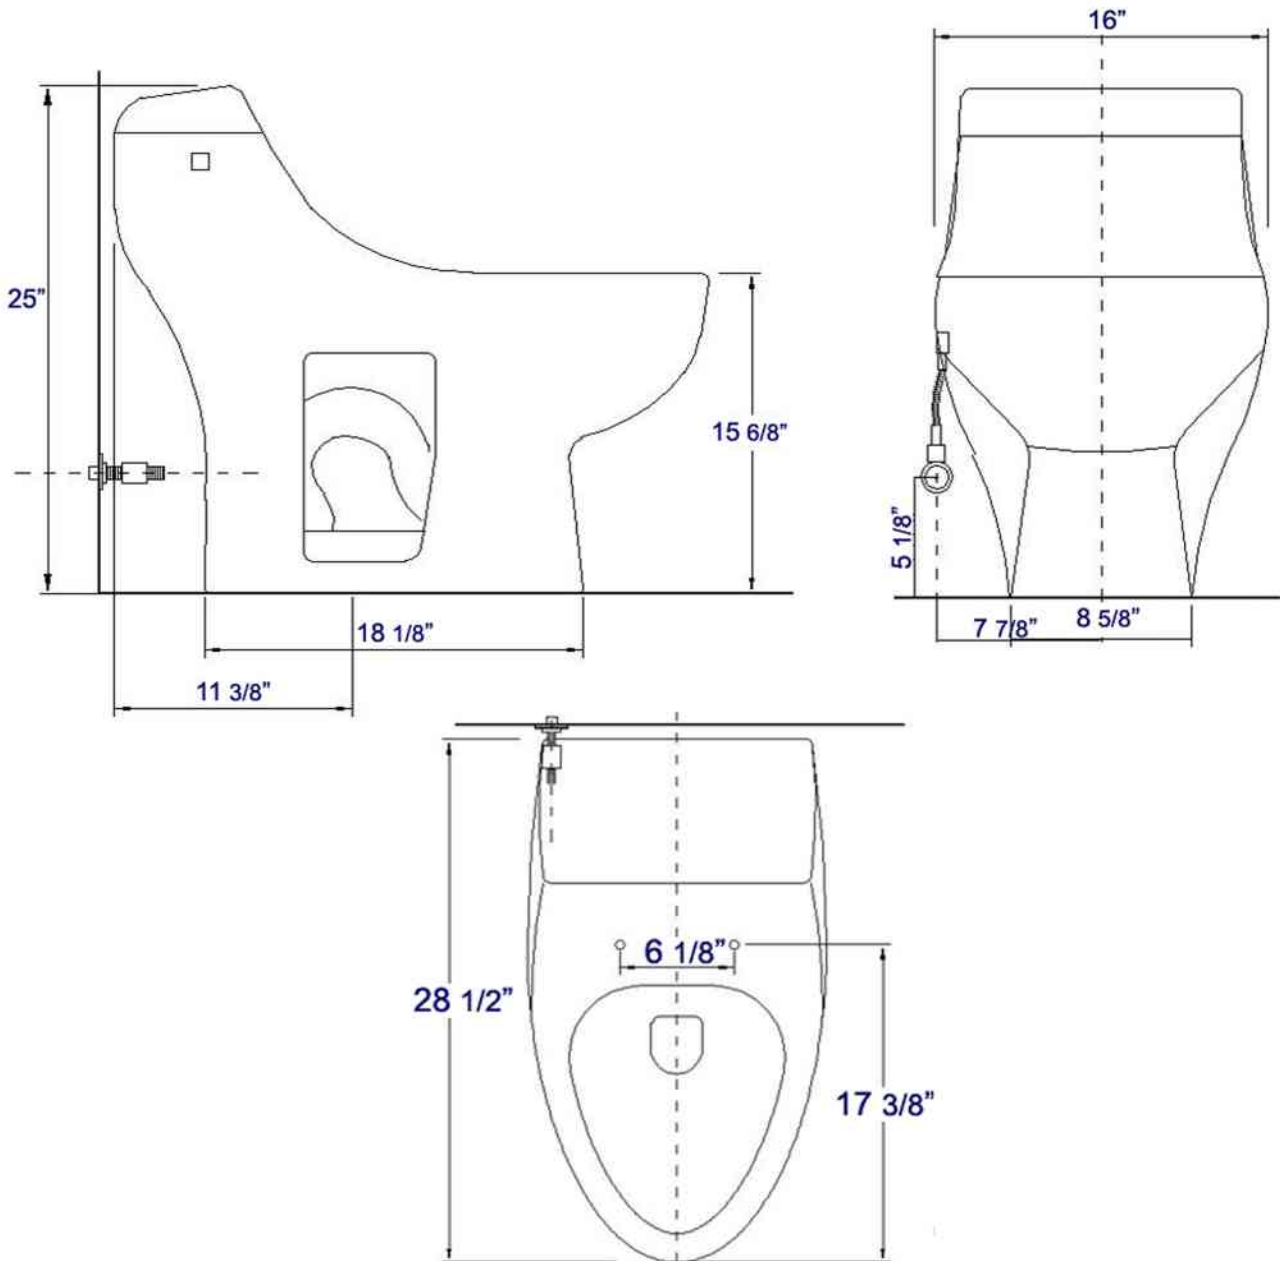

**TB108**

One Piece High Efficiency Low Flush Eco Friendly  
Ceramic Toilet

**EAGO** USA

**Note:** All product dimensions are approximate and should be verified on site prior to installation.

**∴kitchensource.com**