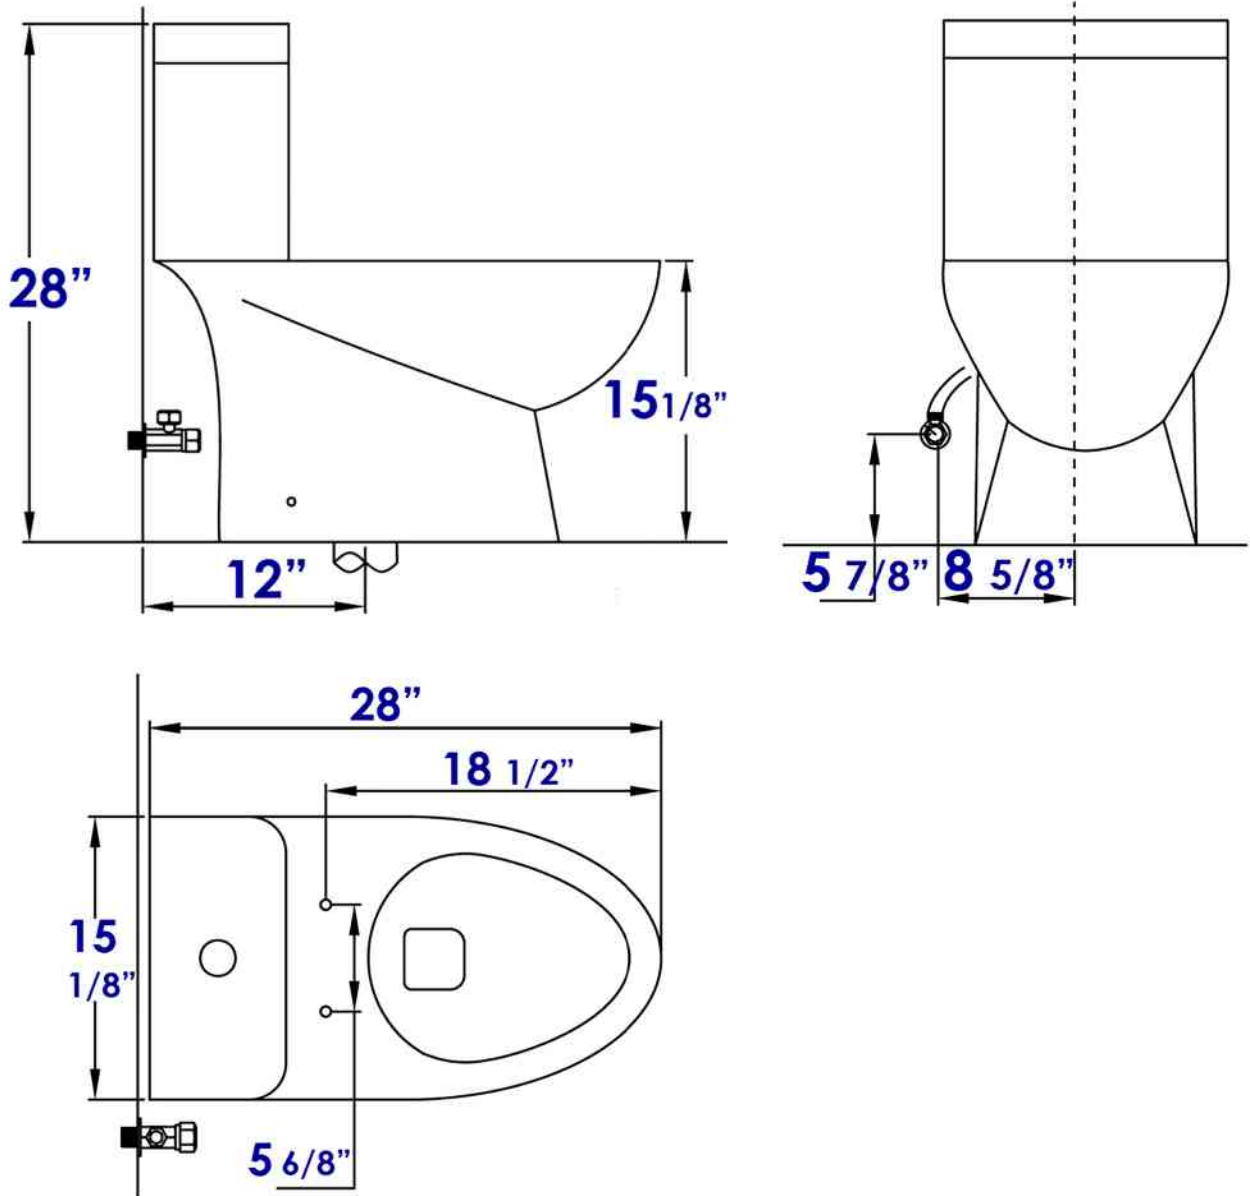

TB346

Modern Dual Flush One Piece Eco Friendly High Efficiency Low Flush Ceramic Toilet

EAGO USA

Note: All product dimensions are approximate and should be verified on site prior to installation.

[kitchensource.com](http://kitchensource.com)