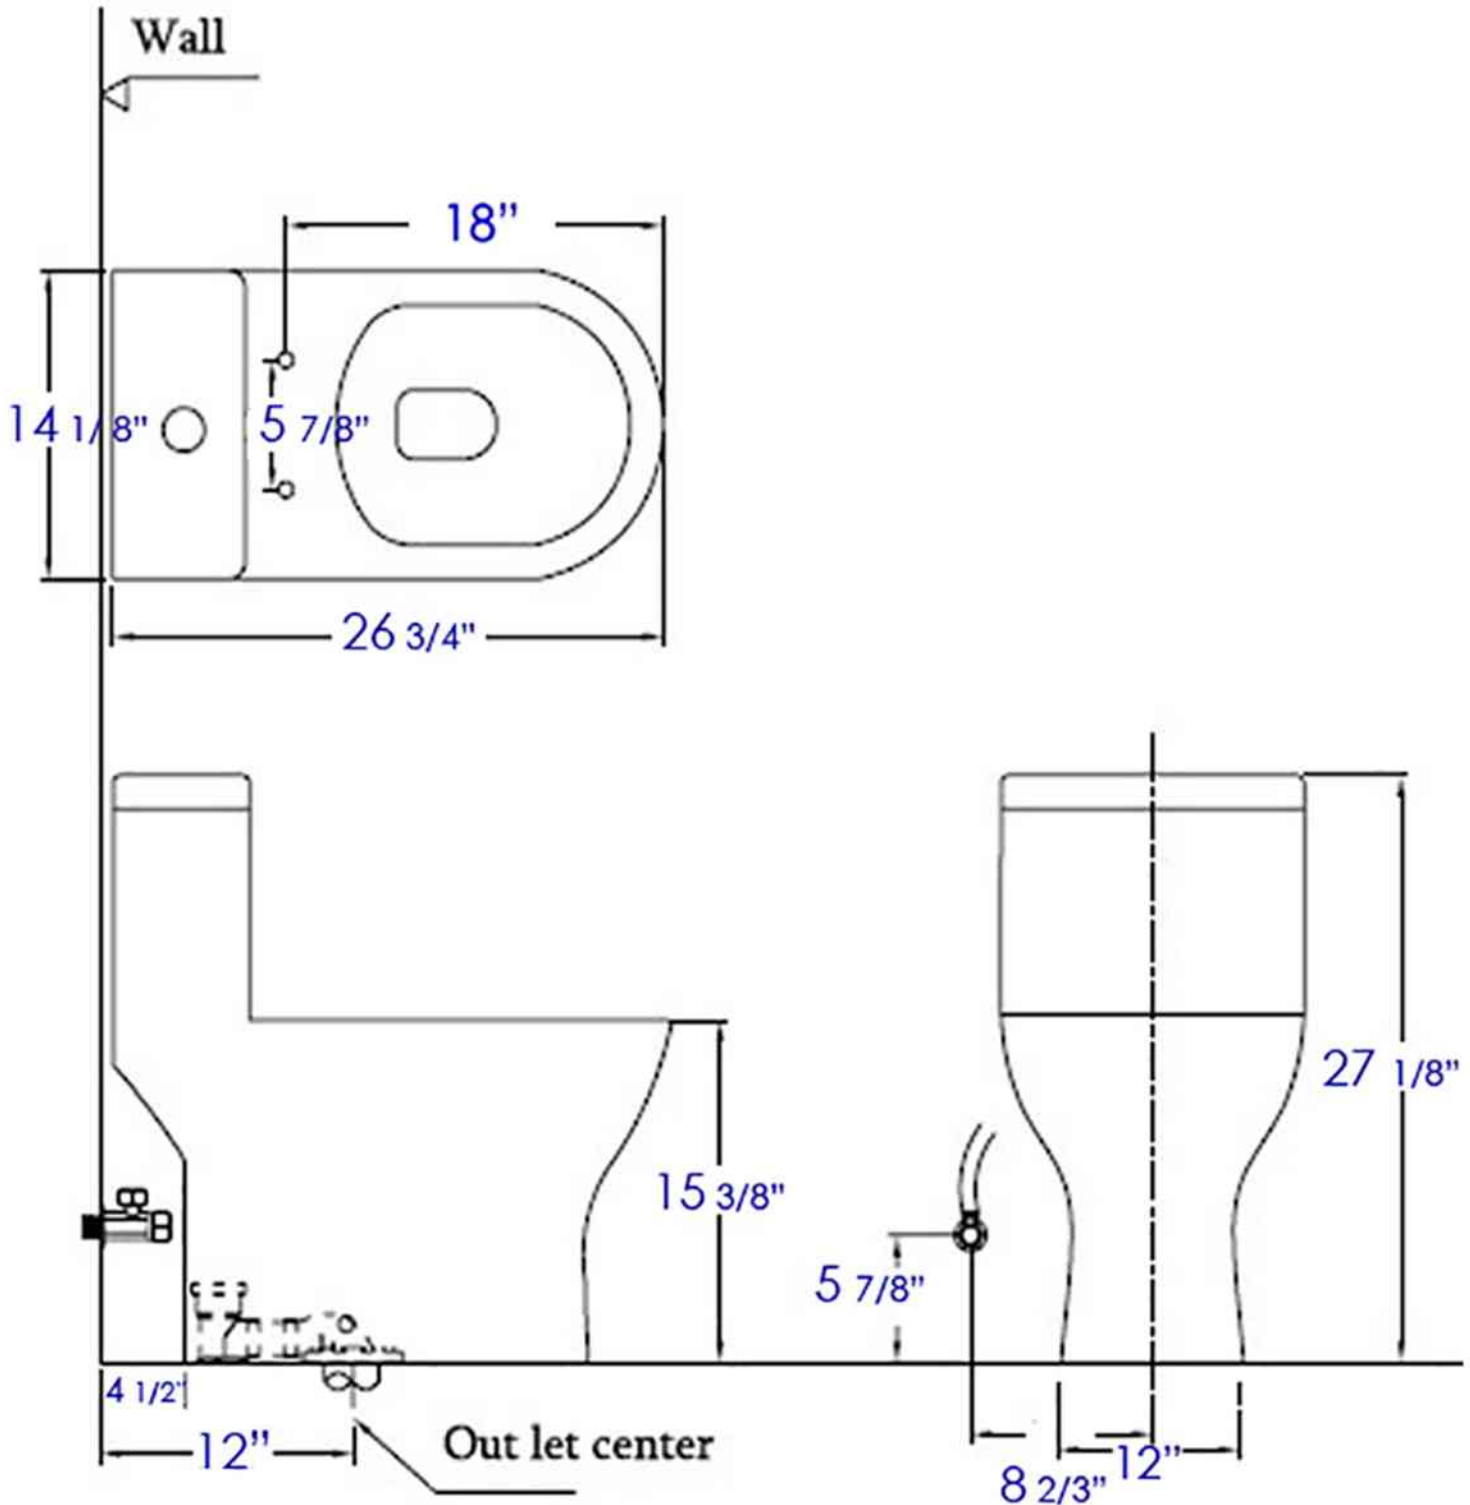

TB353

Dual Flush One Piece Eco Friendly High Efficiency
Low Flush Ceramic Toilet

EAGO USA

Note: All product dimensions are approximate and should be verified on site prior to installation.

Visit www.EAGOUSA.com for more info