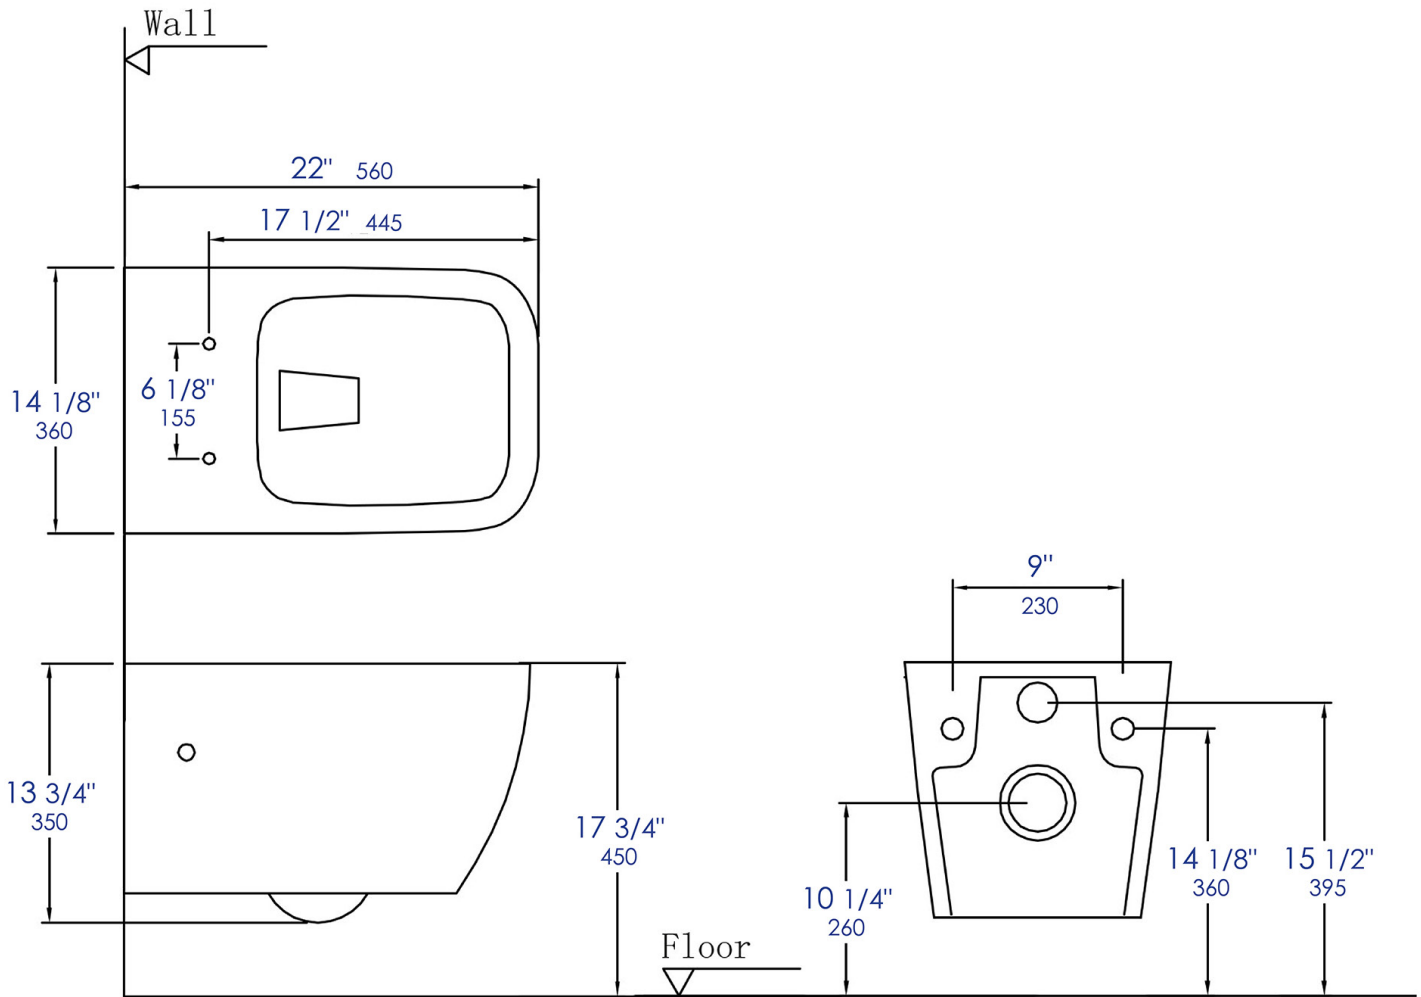

**WD390**

Square Modern White Ceramic Wall Mounted Toilet

**EAGO** USA

**kitchensource.com**  
1.800.667.8721