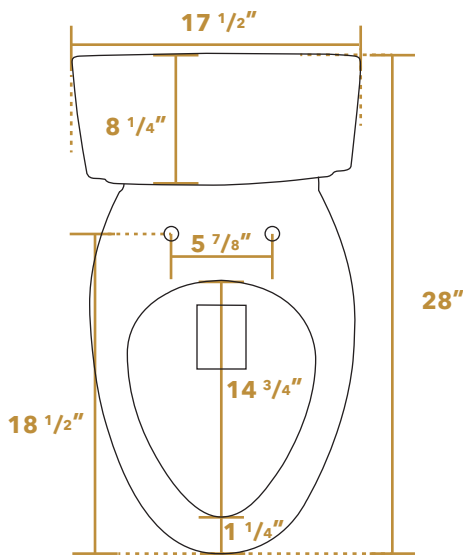

Whitehaus[®]

WHMFL221-EB

SIDE

TOP

Weight

106 LBS.

FRONT

LIVE WITH STYLE!