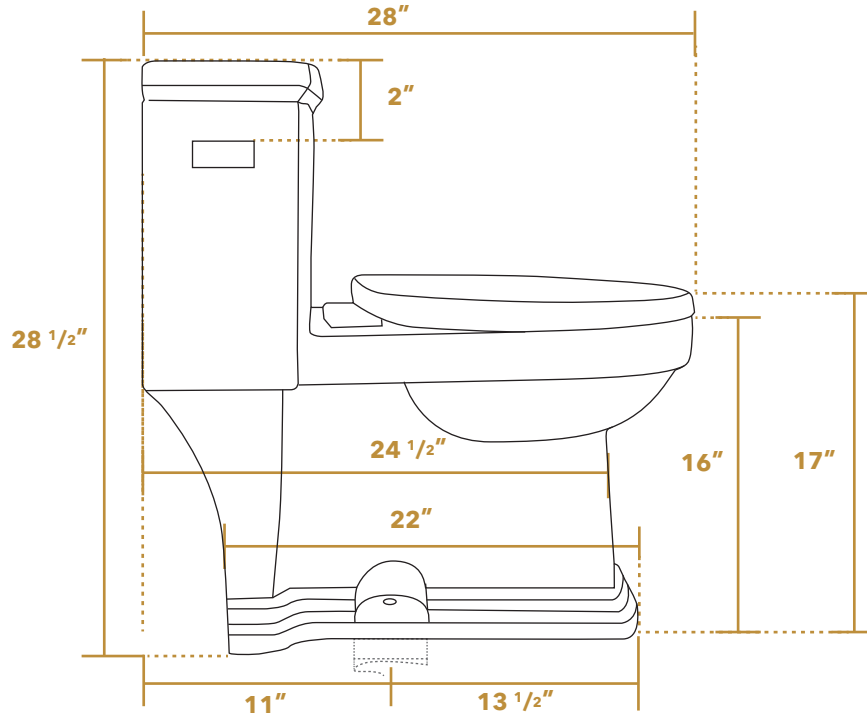

Whitehaus[®]

WHMFL221-EB

SIDE

TOP

Weight

106 LBS.

FRONT

LIVE WITH STYLE!