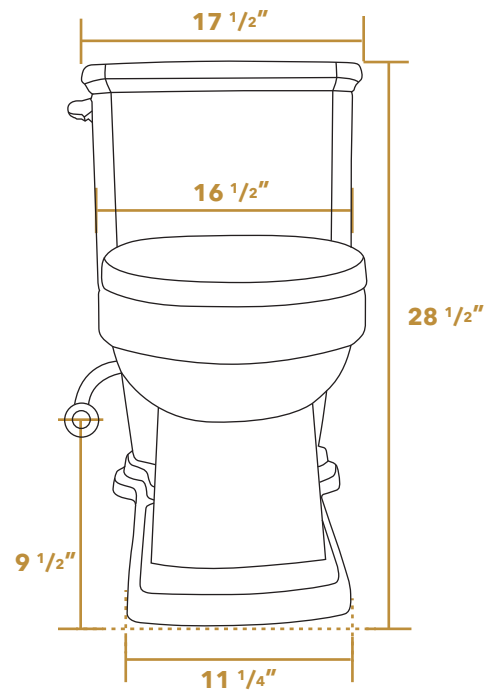

Whitehaus[®]

WHMFL221-EB

SIDE

TOP

Weight

106 LBS.

FRONT

LIVE WITH STYLE!