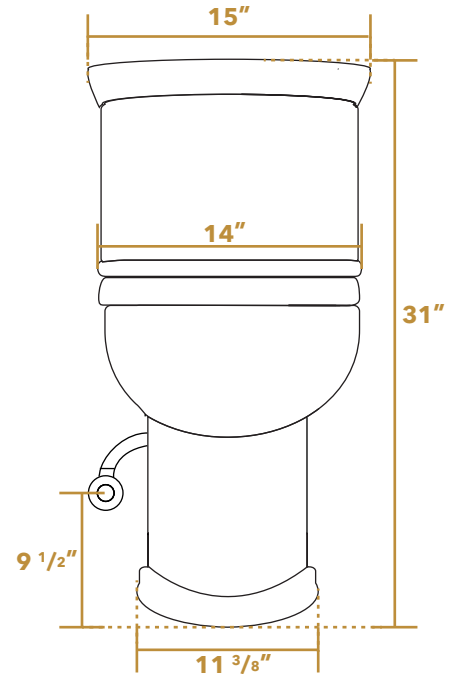

WHMFL3364-EB

SIDE

TOP

FRONT

LIVE WITH STYLE!