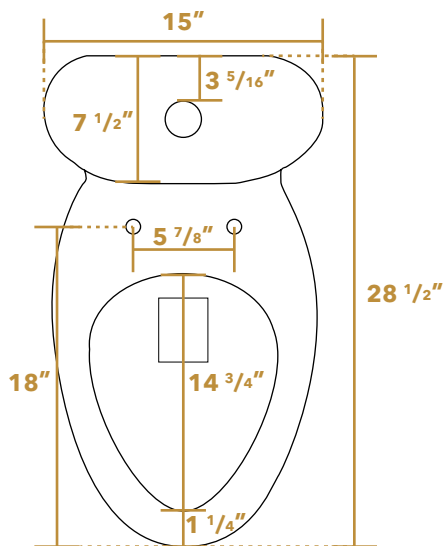

WHMFL3364-EB

SIDE

TOP

FRONT

LIVE WITH STYLE!