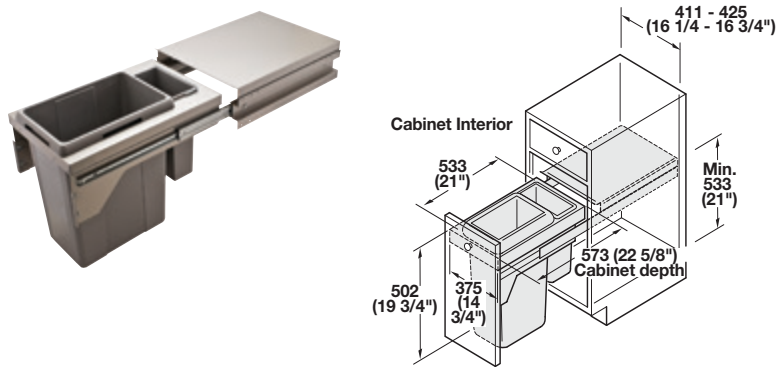

**Hailo US Cargo**

- For Face frame, Inset door, and Frameless door applications
  - Easy to install clip-on frame; sturdy metal lid, suitable as shelf
  - Smaller bin for bio-bin, dog/cat food, or plastic bags (US Cargo 15 and 18 only)
  - 130,000 cycle tested
  - Soft and Silent closing on champagne finish only
  - Full extension slides with overtravel; side wall mounted
- Weight capacity: 120 lbs.

*soft&silent)))*

**US Cargo 15**

- Inside cabinet area: W x H x D: 343 - 357 x 533 x 573 mm (13 1/2" - 14 1/16" x 21" x 22 5/8")
  - Minimum inside face frame clearance: 305 mm (12")
- Capacity: 1 x 44.4 quarts; 1 x 9 quarts

Material: Frame and cover: Steel, powder-coated  
Bin: Plastic; Color: light gray

Finish	Item No.
champagne – soft close	502.74.812
silver	502.74.212
silver – soft close	502.74.222

**US Cargo 18**

- Inside cabinet area: W x H x D: 411 - 425 x 533 x 573 mm (16 1/4" - 16 3/4" x 21" x 22 5/8")
  - Minimum inside face frame clearance: 375 mm (14 3/4")
- Capacity: 1 x 44.4 quarts; 1 x 7.4 quarts

Material: Frame and cover: Steel, powder-coated  
Bin: Plastic; Color: light gray

Finish	Item No.
champagne – soft close	502.74.813
silver – soft close	502.74.571

**US Cargo 21**

- Inside cabinet area: W x H x D: 495 - 509 x 533 x 578 mm (19 1/2" - 20 1/16" x 21" x 22 3/4")
  - Minimum inside face frame clearance: 457 mm (18")
- Capacity: 2 x 44.4 quarts (88.8 quarts)