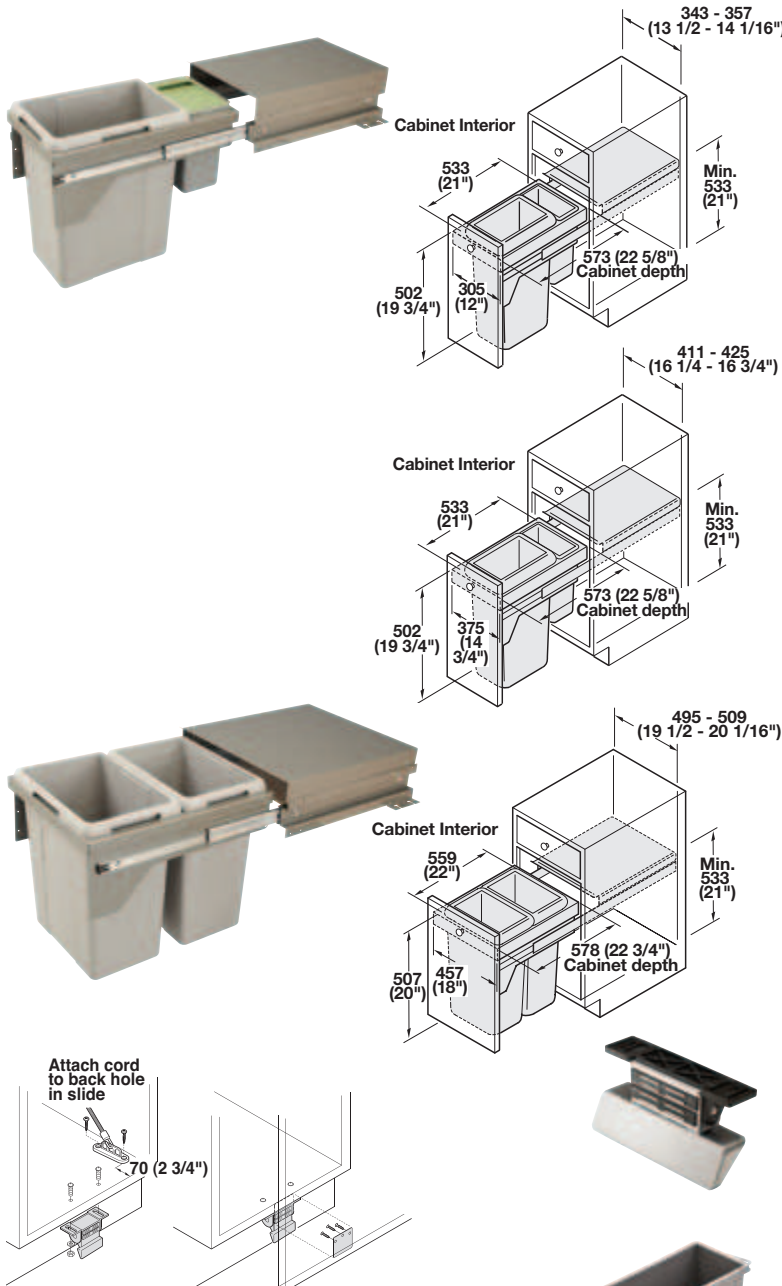

### US Cargo

- Can be installed in Face frame, Inset door, and Frameless door applications
- Easy to install clip-on frame
- Sturdy metal lid, suitable as shelf
- Smaller bin for bio-bin, dog/cat food, or plastic bags (US Cargo 15 and 18 only)
- 130,000 cycle tested
- Soft and Silent closing on champagne finish only
- Full extension slides with overtravel
- Side wall mounted
- Load Capacity: 55 kg (120 lbs.)

### US Cargo 15

- Inside cabinet area W x H x D: 343 - 357 x 533 x 573 mm (13 1/2 - 14 1/16 x 21 x 22 5/8")
- Minimum inside face frame clearance: 305 mm (12")
- Capacity: 1 x 42 liters (44.4 qts.)  
1 x 8.5 liters (9 qts.)

### US Cargo 18

- Inside cabinet area W x H x D: 411 - 425 x 533 x 573 mm (16 1/4 - 16 3/4 x 21" x 22 5/8")
- Minimum inside face frame clearance: 375 mm (14 3/4")
- Capacity: 1 x 42 liters (44.4 qts.)  
1 x 7 liters (7.4 qts.)

### US Cargo 21

- Inside cabinet area W x H x D: 495 - 509 x 533 x 578 mm (19 1/2 - 20 1/16" x 21 x 22 3/4")
- Minimum inside face frame clearance: 457 mm (18")
- Capacity: 2 x 42 liters (2 x 44.4 qts.)