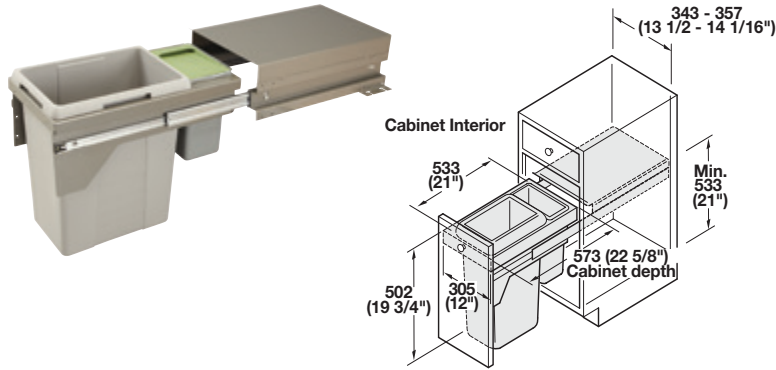

**Hailo US Cargo**

- For Face frame, Inset door, and Frameless door applications
  - Easy to install clip-on frame; sturdy metal lid, suitable as shelf
  - Smaller bin for bio-bin, dog/cat food, or plastic bags (US Cargo 15 and 18 only)
  - 130,000 cycle tested
  - Soft and Silent closing on champagne finish only
  - Full extension slides with overtravel; side wall mounted
- Weight capacity: 120 lbs.

*soft&silent)))*

**US Cargo 15**

- Inside cabinet area: W x H x D: 343 - 357 x 533 x 573 mm (13 1/2" - 14 1/16" x 21" x 22 5/8")
  - Minimum inside face frame clearance: 305 mm (12")
- Capacity: 1 x 44.4 quarts; 1 x 9 quarts

Material: Frame and cover: Steel, powder-coated  
Bin: Plastic; Color: light gray

Finish	Item No.
champagne – soft close	502.74.812
silver	502.74.212
silver – soft close	502.74.222

**US Cargo 18**

- Inside cabinet area: W x H x D: 411 - 425 x 533 x 573 mm (16 1/4" - 16 3/4" x 21" x 22 5/8")
  - Minimum inside face frame clearance: 375 mm (14 3/4")
- Capacity: 1 x 44.4 quarts; 1 x 7.4 quarts

Material: Frame and cover: Steel, powder-coated  
Bin: Plastic; Color: light gray

Finish	Item No.
champagne – soft close	502.74.813
silver – soft close	502.74.571

**US Cargo 21**

- Inside cabinet area: W x H x D: 495 - 509 x 533 x 578 mm (19 1/2" - 20 1/16" x 21" x 22 3/4")
  - Minimum inside face frame clearance: 457 mm (18")
- Capacity: 2 x 44.4 quarts (88.8 quarts)