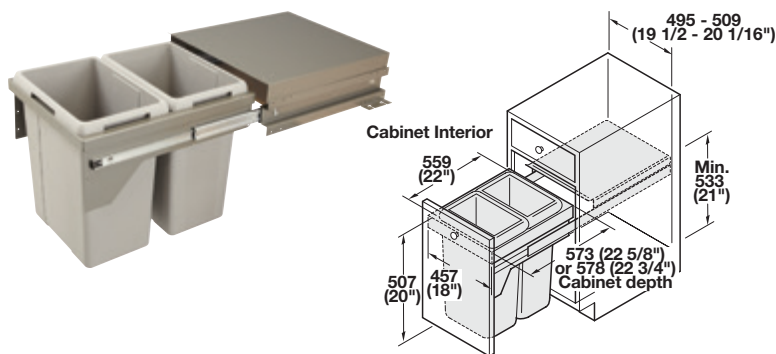

**Hailo US Cargo**

- For Face frame, Inset door, and Frameless door applications
  - Easy to install clip-on frame; sturdy metal lid, suitable as shelf
  - Smaller bin for bio-bin, dog/cat food, or plastic bags (US Cargo 15 and 18 only)
  - 130,000 cycle tested
  - Soft and Silent closing on champagne finish only
  - Full extension slides with overtravel; side wall mounted
- Weight capacity: 120 lbs.

*soft&silent)))*

**US Cargo 15**

- Inside cabinet area: W x H x D: 343 - 357 x 533 x 573 mm (13 1/2" - 14 1/16" x 21" x 22 5/8")
  - Minimum inside face frame clearance: 305 mm (12")
- Capacity: 1 x 44.4 quarts; 1 x 9 quarts

Material: Frame and cover: Steel, powder-coated  
Bin: Plastic; Color: light gray

Finish	Item No.
champagne – soft close	502.74.812
silver	502.74.212
silver – soft close	502.74.222

**US Cargo 18**

- Inside cabinet area: W x H x D: 411 - 425 x 533 x 573 mm (16 1/4" - 16 3/4" x 21" x 22 5/8")
  - Minimum inside face frame clearance: 375 mm (14 3/4")
- Capacity: 1 x 44.4 quarts; 1 x 7.4 quarts

Material: Frame and cover: Steel, powder-coated  
Bin: Plastic; Color: light gray

Finish	Item No.
champagne – soft close	502.74.813
silver – soft close	502.74.571

**US Cargo 21**

- Inside cabinet area: W x H x D: 495 - 509 x 533 x 578 mm (19 1/2" - 20 1/16" x 21" x 22 3/4")
  - Minimum inside face frame clearance: 457 mm (18")
- Capacity: 2 x 44.4 quarts (88.8 quarts)