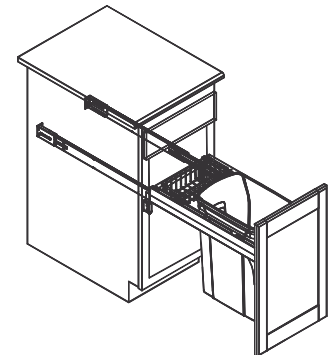

## KV – Wood Frame Side Mount

- Side panel-mounted
- Heavy-duty, full-extension, overtravel ball bearing slides with soft-close technology
- Door-mount brackets include six-way adjustability for precise door alignment and easy installation
- Unique KV Face Frame Adapter Mounting Hardware accommodates 1 3/4" face frame cabinets by allowing for installation in openings 1/2" smaller than standard sizes (excluding 503.11.756 and 503.11.556)
- Made of multi-ply birch veneered plywood with soft radius edges for safety and comfort
- Weight capacity: 80 lbs.

### Note

If using lid, add 3/4" to height.

### Single Bin Units

Depth: 589 mm (23 3/16")

Material: Steel; Bin: Plastic

Finish/Color	W x H	Capacity	KV No.	Item No.
frosted nickel	292 x 445 (11 1/2 x 17 1/2")	35 quarts	TSC12-1-35PT	503.11.532
white	292 x 445 (11 1/2 x 17 1/2")	35 quarts	TSC12-1-35WH	503.11.732
frosted nickel	368 x 445 (14 1/2 x 17 1/2")	35 quarts	TSC15-1-35PT	503.11.535
white	368 x 445 (14 1/2 x 17 1/2")	35 quarts	TSC15-1-35WH	503.11.735
frosted nickel	368 x 549 (14 1/2 x 21 5/8")	50 quarts	TSC15-1-50PT	503.11.545
white	368 x 549 (14 1/2 x 21 5/8")	50 quarts	TSC15-1-50WH	503.11.745

### Double Bin Units

Capacity: 2 x 35 quarts (70 quarts)  
Depth: 589 mm (23 3/16")

Material: Steel; Bin: Plastic

Finish/Color	W x H	KV No.	Item No.
frosted nickel	381 x 445 (15 x 17 1/2")	TSC15-2-35PT	503.11.556
white	381 x 445 (15 x 17 1/2")	TSC15-2-35WH	503.11.756
frosted nickel	445 x 445 (17 1/2 x 17 1/2")	TSC18-2-35PT	503.11.558
white	445 x 445 (17 1/2 x 17 1/2")	TSC18-2-35WH	503.11.758