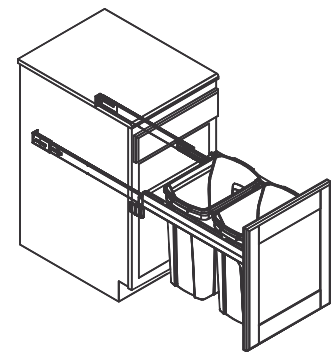

## KV – Wood Frame Side Mount

- Side panel-mounted
- Heavy-duty, full-extension, overtravel ball bearing slides with soft-close technology
- Door-mount brackets include six-way adjustability for precise door alignment and easy installation
- Unique KV Face Frame Adapter Mounting Hardware accommodates 1 3/4" face frame cabinets by allowing for installation in openings 1/2" smaller than standard sizes (excluding 503.11.756 and 503.11.556)
- Made of multi-ply birch veneered plywood with soft radius edges for safety and comfort
- Weight capacity: 80 lbs.

### Note

If using lid, add 3/4" to height.

### Single Bin Units

Depth: 589 mm (23 3/16")

Material: Steel; Bin: Plastic

Finish/Color	W x H	Capacity	KV No.	Item No.
frosted nickel	292 x 445 (11 1/2 x 17 1/2")	35 quarts	TSC12-1-35PT	503.11.532
white	292 x 445 (11 1/2 x 17 1/2")	35 quarts	TSC12-1-35WH	503.11.732
frosted nickel	368 x 445 (14 1/2 x 17 1/2")	35 quarts	TSC15-1-35PT	503.11.535
white	368 x 445 (14 1/2 x 17 1/2")	35 quarts	TSC15-1-35WH	503.11.735
frosted nickel	368 x 549 (14 1/2 x 21 5/8")	50 quarts	TSC15-1-50PT	503.11.545
white	368 x 549 (14 1/2 x 21 5/8")	50 quarts	TSC15-1-50WH	503.11.745

### Double Bin Units

Capacity: 2 x 35 quarts (70 quarts)  
Depth: 589 mm (23 3/16")

Material: Steel; Bin: Plastic

Finish/Color	W x H	KV No.	Item No.
frosted nickel	381 x 445 (15 x 17 1/2")	TSC15-2-35PT	503.11.556
white	381 x 445 (15 x 17 1/2")	TSC15-2-35WH	503.11.756
frosted nickel	445 x 445 (17 1/2 x 17 1/2")	TSC18-2-35PT	503.11.558
white	445 x 445 (17 1/2 x 17 1/2")	TSC18-2-35WH	503.11.758