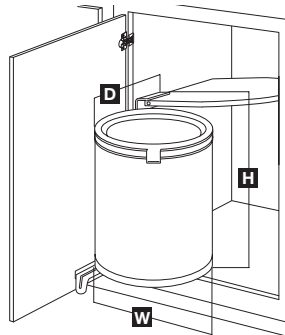

### Pivot-Out Waste & Recycling Bin

- Self-opening and self-closing lid minimizes contact with refuse and helps to contain odors and debris
- Clamping ring holds bags securely in place
- Designed for frameless (European-style) cabinetry; blocking out may be required for face frame cabinetry

Capacity: 32 quarts  
W x H x D: 345 x 485 x 332 mm (13 1/2 x 19 x 13")

Material: Steel

Color	KV No.	Item No.
white	TM-32W	503.14.750

### Door-Mounted Waste Bin

- Perfect for kitchens and baths
- Installs easily with only two screws
- Removable

Capacity: 9 quarts  
W x H x D: 241 x 283 x 178 mm (9 1/2 x 11 1/8 x 7")

Material: Polymer

Color	KV No.	Item No.
white	DWB975-W	503.14.760