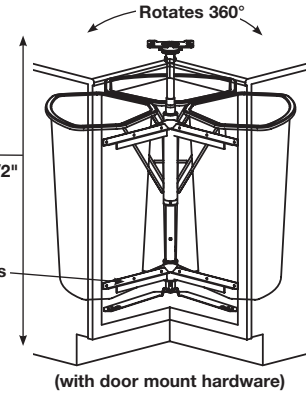

KV

Post Height Range  
503.14.700: 28-1/2" to 30-1/2"  
503.14.710: 25" to 33"

503.14.710 model includes hardware to mount to revolving cabinet door

(with door mount hardware)

### Corner Recycling Bin

- Three removable 32 quart bins rotate on 1" diameter post
  - Designed to fit in 36" base corner cabinet
- A x B x C x D: 702 x 587 x 114 x 81 mm  
(27 5/8 x 23 1/8 x 4 1/2 x 3 3/16")
- E x F x G x H x Z: 351 x 470 x 100 x 260 x 622 mm  
(13 13/16 x 18 1/2 x 3 15/16 x 10 1/4 x 24 1/2")

Capacity: 32 quarts  
W x H x D: 345 x 485 x 332 mm (13 1/2 x 19 x 13")

Material: Steel

Color	KV No.	Item No.
white	TM-32W	503.14.750

### Door-Mounted Waste Bin

- Perfect for kitchens and baths
- Installs easily with only two screws
- Removable

Capacity: 9 quarts  
W x H x D: 241 x 283 x 178 mm (9 1/2 x 11 1/8 x 7")

Material: Polymer

Color	KV No.	Item No.
white	DWB975-W	503.14.760