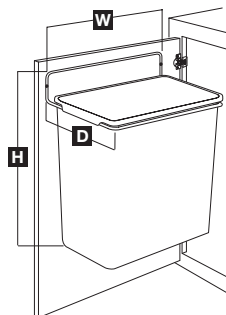

### Corner Recycling Bin

- Three removable 32 quart bins rotate on 1" diameter post
  - Designed to fit in 36" base corner cabinet
- A x B x C x D: 702 x 587 x 114 x 81 mm  
(27 5/8 x 23 1/8 x 4 1/2 x 3 3/16")
- E x F x G x H x Z: 351 x 470 x 100 x 260 x 622 mm  
(13 13/16 x 18 1/2 x 3 15/16 x 10 1/4 x 24 1/2")

### Pivot-Out Waste & Recycling Bin

- Self-opening and self-closing lid minimizes contact with refuse and helps to contain odors and debris
- Clamping ring holds bags securely in place
- Designed for frameless (European-style) cabinetry; blocking out may be required for face frame cabinetry

Capacity: 32 quarts  
W x H x D: 345 x 485 x 332 mm (13 1/2 x 19 x 13")

Material: Steel

Color	KV No.	Item No.
white	TM-32W	503.14.750

### Door-Mounted Waste Bin

- Perfect for kitchens and baths
- Installs easily with only two screws
- Removable

Capacity: 9 quarts  
W x H x D: 241 x 283 x 178 mm (9 1/2 x 11 1/8 x 7")

Material: Polymer

Color	KV No.	Item No.
white	DWB975-W	503.14.760