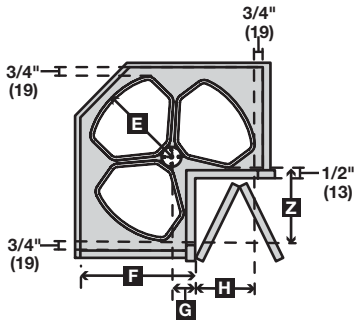

KV

Post Height Range  
503.14.700: 28-1/2" to 30-1/2"  
503.14.710: 25" to 33"

503.14.710 model includes hardware to mount to revolving cabinet door

(with door mount hardware)

### Corner Recycling Bin

- Three removable 32 quart bins rotate on 1" diameter post
  - Designed to fit in 36" base corner cabinet
- A x B x C x D: 702 x 587 x 114 x 81 mm  
(27 5/8 x 23 1/8 x 4 1/2 x 3 3/16")
- E x F x G x H x Z: 351 x 470 x 100 x 260 x 622 mm  
(13 13/16 x 18 1/2 x 3 15/16 x 10 1/4 x 24 1/2")

Capacity: 32 quarts  
W x H x D: 345 x 485 x 332 mm (13 1/2 x 19 x 13")

Material: Steel

Color	KV No.	Item No.
white	TM-32W	503.14.750

### Door-Mounted Waste Bin

- Perfect for kitchens and baths
- Installs easily with only two screws
- Removable

Capacity: 9 quarts  
W x H x D: 241 x 283 x 178 mm (9 1/2 x 11 1/8 x 7")

Material: Polymer

Color	KV No.	Item No.
white	DWB975-W	503.14.760