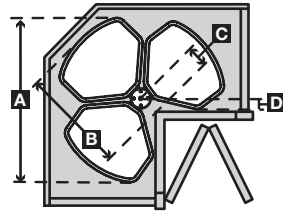

KV

Post Height Range  
503.14.700: 28-1/2" to 30-1/2"  
503.14.710: 25" to 33"

503.14.710 model includes hardware to mount to revolving cabinet door

(with door mount hardware)

### Corner Recycling Bin

- Three removable 32 quart bins rotate on 1" diameter post
  - Designed to fit in 36" base corner cabinet
- A x B x C x D: 702 x 587 x 114 x 81 mm  
(27 5/8 x 23 1/8 x 4 1/2 x 3 3/16")
- E x F x G x H x Z: 351 x 470 x 100 x 260 x 622 mm  
(13 13/16 x 18 1/2 x 3 15/16 x 10 1/4 x 24 1/2")

Capacity: 32 quarts  
W x H x D: 345 x 485 x 332 mm (13 1/2 x 19 x 13")

Material: Steel

Color	KV No.	Item No.
white	TM-32W	503.14.750

### Door-Mounted Waste Bin

- Perfect for kitchens and baths
- Installs easily with only two screws
- Removable

Capacity: 9 quarts  
W x H x D: 241 x 283 x 178 mm (9 1/2 x 11 1/8 x 7")

Material: Polymer

Color	KV No.	Item No.
white	DWB975-W	503.14.760