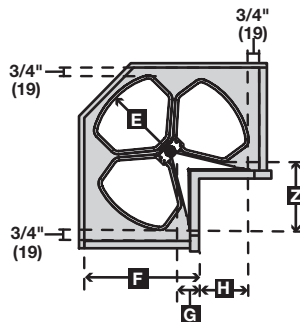

KV

Post Height Range  
503.14.700: 28-1/2" to 30-1/2"  
503.14.710: 25" to 33"

503.14.710 model includes hardware to mount to revolving cabinet door

(with door mount hardware)

### Corner Recycling Bin

- Three removable 32 quart bins rotate on 1" diameter post
  - Designed to fit in 36" base corner cabinet
- A x B x C x D: 702 x 587 x 114 x 81 mm  
(27 5/8 x 23 1/8 x 4 1/2 x 3 3/16")
- E x F x G x H x Z: 351 x 470 x 100 x 260 x 622 mm  
(13 13/16 x 18 1/2 x 3 15/16 x 10 1/4 x 24 1/2")

Capacity: 32 quarts  
W x H x D: 345 x 485 x 332 mm (13 1/2 x 19 x 13")

Material: Steel

Color	KV No.	Item No.
white	TM-32W	503.14.750

### Door-Mounted Waste Bin

- Perfect for kitchens and baths
- Installs easily with only two screws
- Removable

Capacity: 9 quarts  
W x H x D: 241 x 283 x 178 mm (9 1/2 x 11 1/8 x 7")

Material: Polymer

Color	KV No.	Item No.
white	DWB975-W	503.14.760