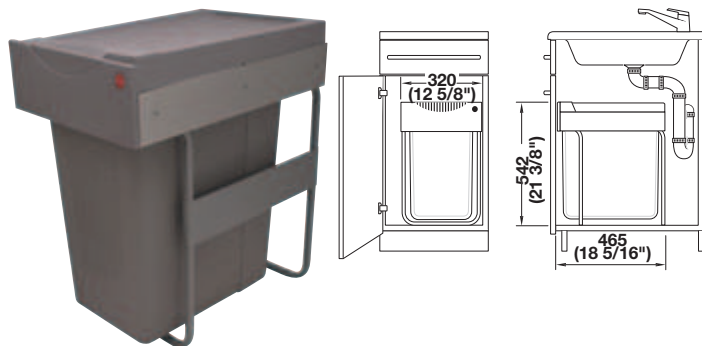

Easy Cargo

- Mounts to the cabinet bottom
- Easy and fast installation (only 4 screws)
- Lid snaps on
- Practical storage area on top of lid
- Use with a hinged door
- 100,000 cycle tested
- Load capacity: 40 kg (88 lbs.)

Easy Cargo 40

- With full extension ball bearing telescoping slides
 - Compatible with 18" face frame cabinets or 15" frameless cabinets
- Capacity: 40 liters (10.5 gallons)

Material: Frame: Metal
Bins: Plastic

Color	Item No.
gray	502.43.520

Supplied With
Mounting screws

Replacement Bin

Capacity: 40 liters (10.5 gallons)

Material: Plastic

Color	Item No.
gray	502.74.900

Easy Cargo 50

- With full extension ball bearing telescoping slides
 - Compatible with 21" face frame cabinets
- Capacity: 49 liters (13 gallons)

Material: Frame: Metal
Bins: Plastic

Color	Item No.
gray	502.70.522

Supplied With
Mounting screws

Replacement Bin

Material: Plastic; Color: gray

Capacity	Item No.
19 liters (5 gallons)	502.70.990
30 liters (8 gallons)	502.73.991