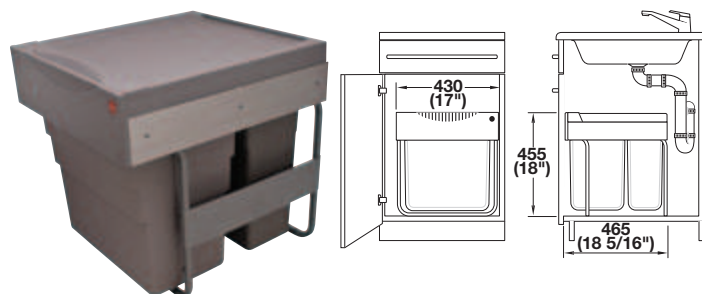

Easy Cargo

- Mounts to the cabinet bottom
- Easy and fast installation (only 4 screws)
- Lid snaps on
- Practical storage area on top of lid
- Use with a hinged door
- 100,000 cycle tested
- Load capacity: 40 kg (88 lbs.)

Easy Cargo 40

- With full extension ball bearing telescoping slides
 - Compatible with 18" face frame cabinets or 15" frameless cabinets
- Capacity: 40 liters (10.5 gallons)

Material: Frame: Metal
Bins: Plastic

Color	Item No.
gray	502.43.520

Supplied With
Mounting screws

Replacement Bin

Capacity: 40 liters (10.5 gallons)

Material: Plastic

Color	Item No.
gray	502.74.900

Easy Cargo 50

- With full extension ball bearing telescoping slides
 - Compatible with 21" face frame cabinets
- Capacity: 49 liters (13 gallons)

Material: Frame: Metal
Bins: Plastic

Color	Item No.
gray	502.70.522

Supplied With
Mounting screws

Replacement Bin

Material: Plastic; Color: gray

Capacity	Item No.
19 liters (5 gallons)	502.70.990
30 liters (8 gallons)	502.73.991