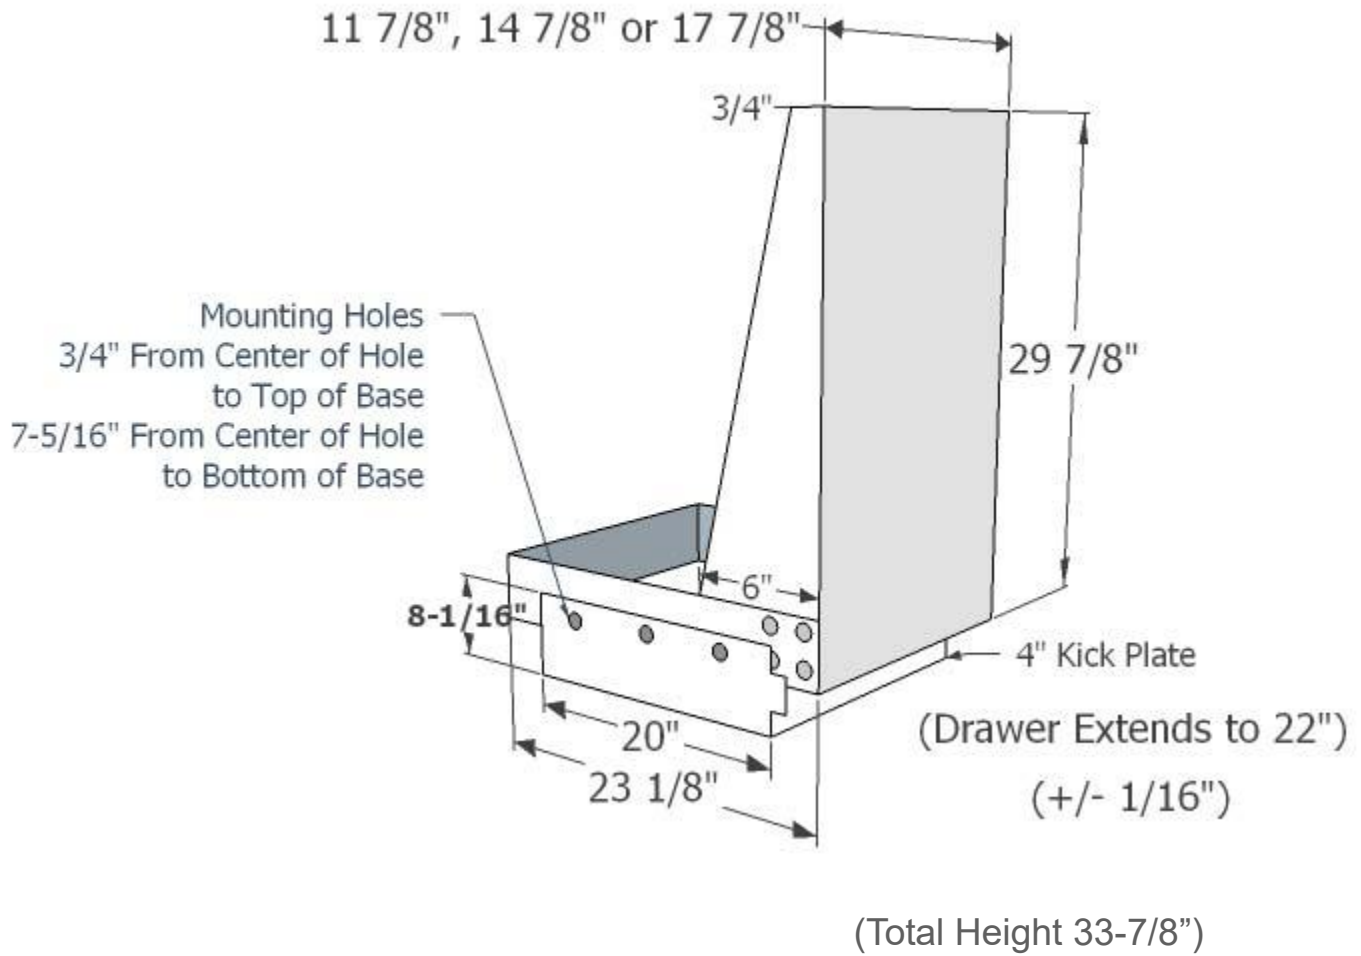

Recycling Cabinet Specifications

Recycle for a better tomorrow.