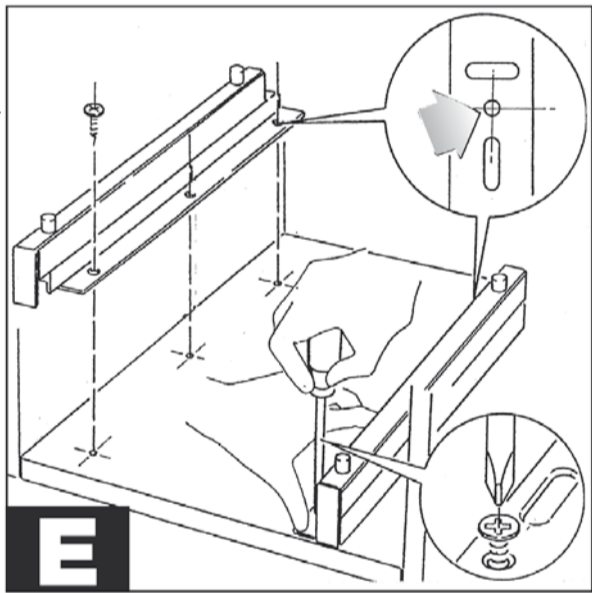

237

COMPAGNUCCI
HIGH TECH

REV-A-SHELF[®]

kitchensource.com
1.800.667.8721

270

223

35