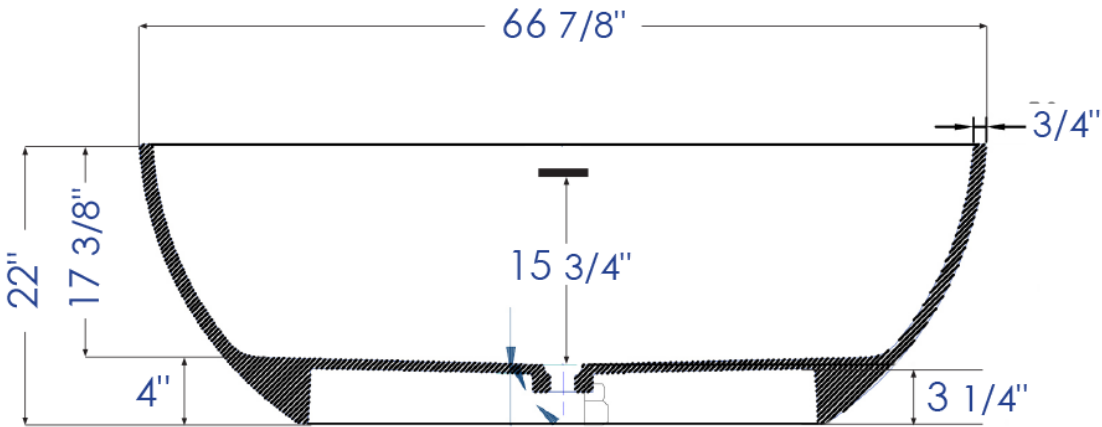

AB9941

67" White Oval Solid Surface Smooth Resin Soaking Bathtub

Please Note; Due to thermal expansion and contraction, the total dimension of the tub will have +2% error, these dimensions are for reference only.