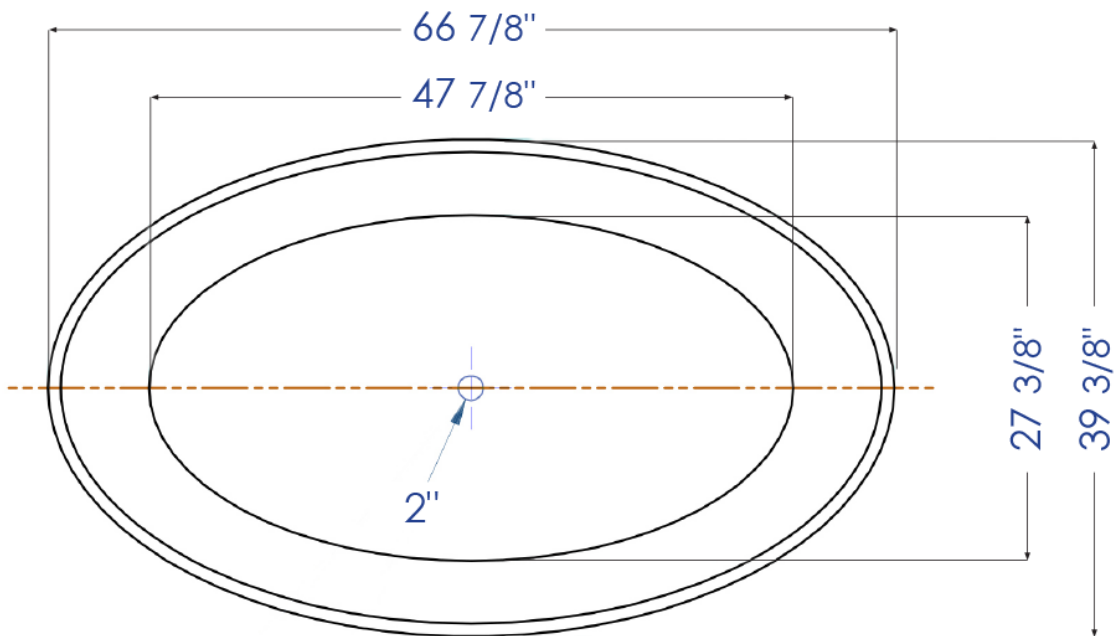

AB9941

67" White Oval Solid Surface Smooth Resin Soaking Bathtub

Please Note; Due to thermal expansion and contraction, the total dimension of the tub will have +2% error, these dimensions are for reference only.