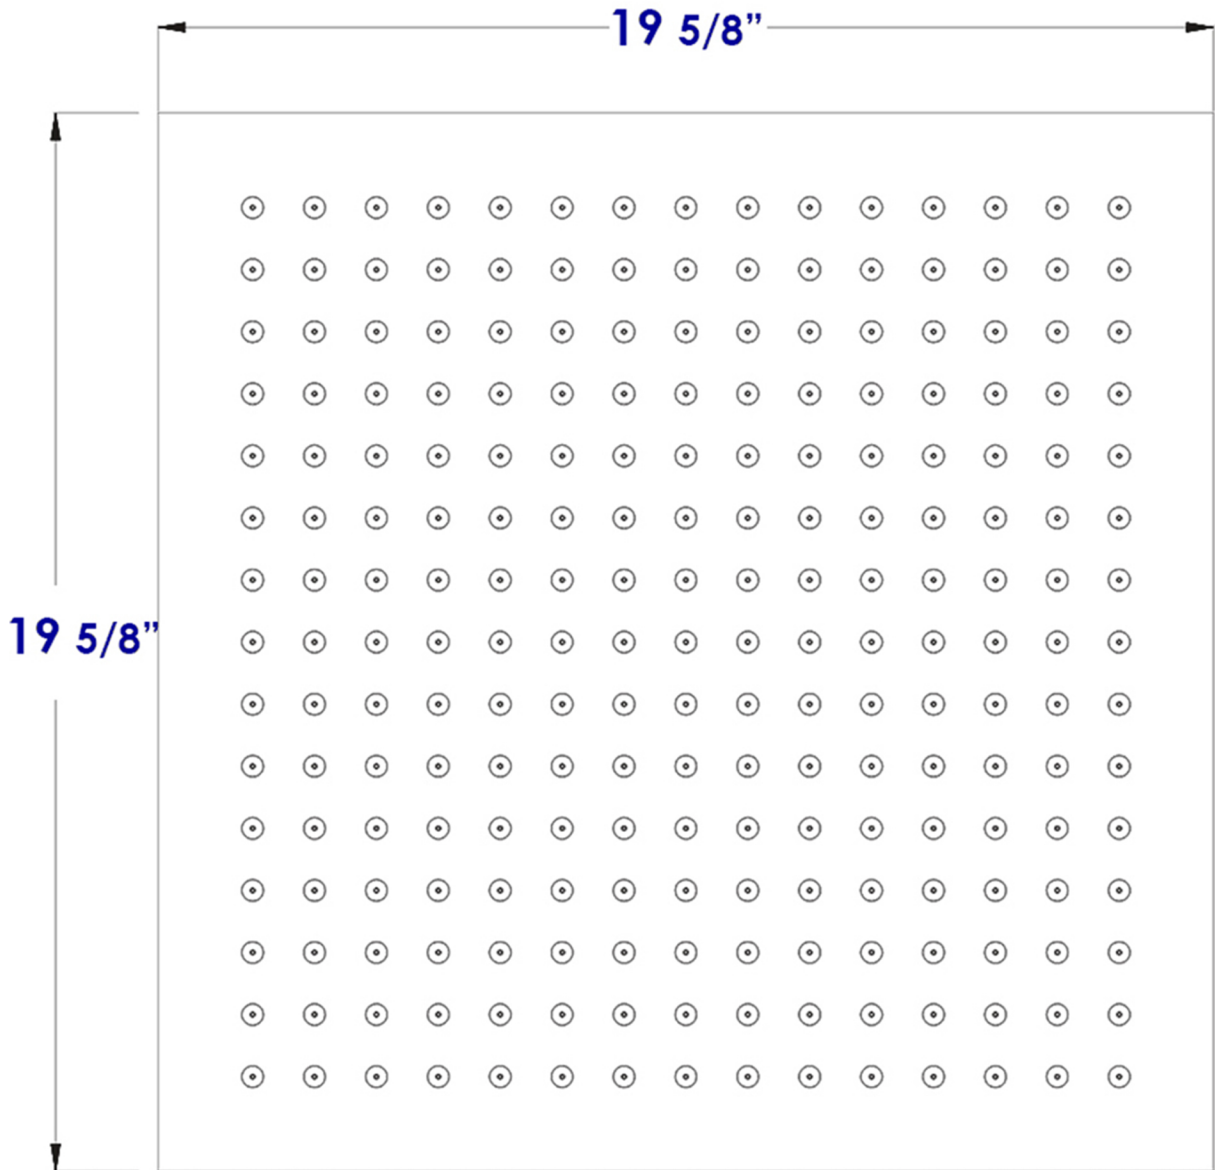

**RAIN20S**

20" Square Solid Ultra Thin Rain Shower Head

**EAGO** USA

**∴kitchensource.com**  
☎ 1.800.667.8721