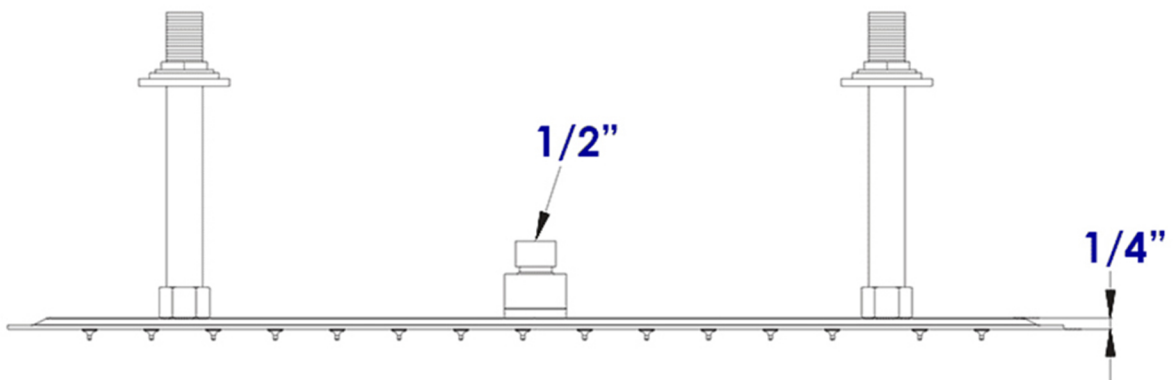

**RAIN20S**

20" Square Solid Ultra Thin Rain Shower Head

**EAGO** USA

**∴kitchensource.com**  
☎ 1.800.667.8721