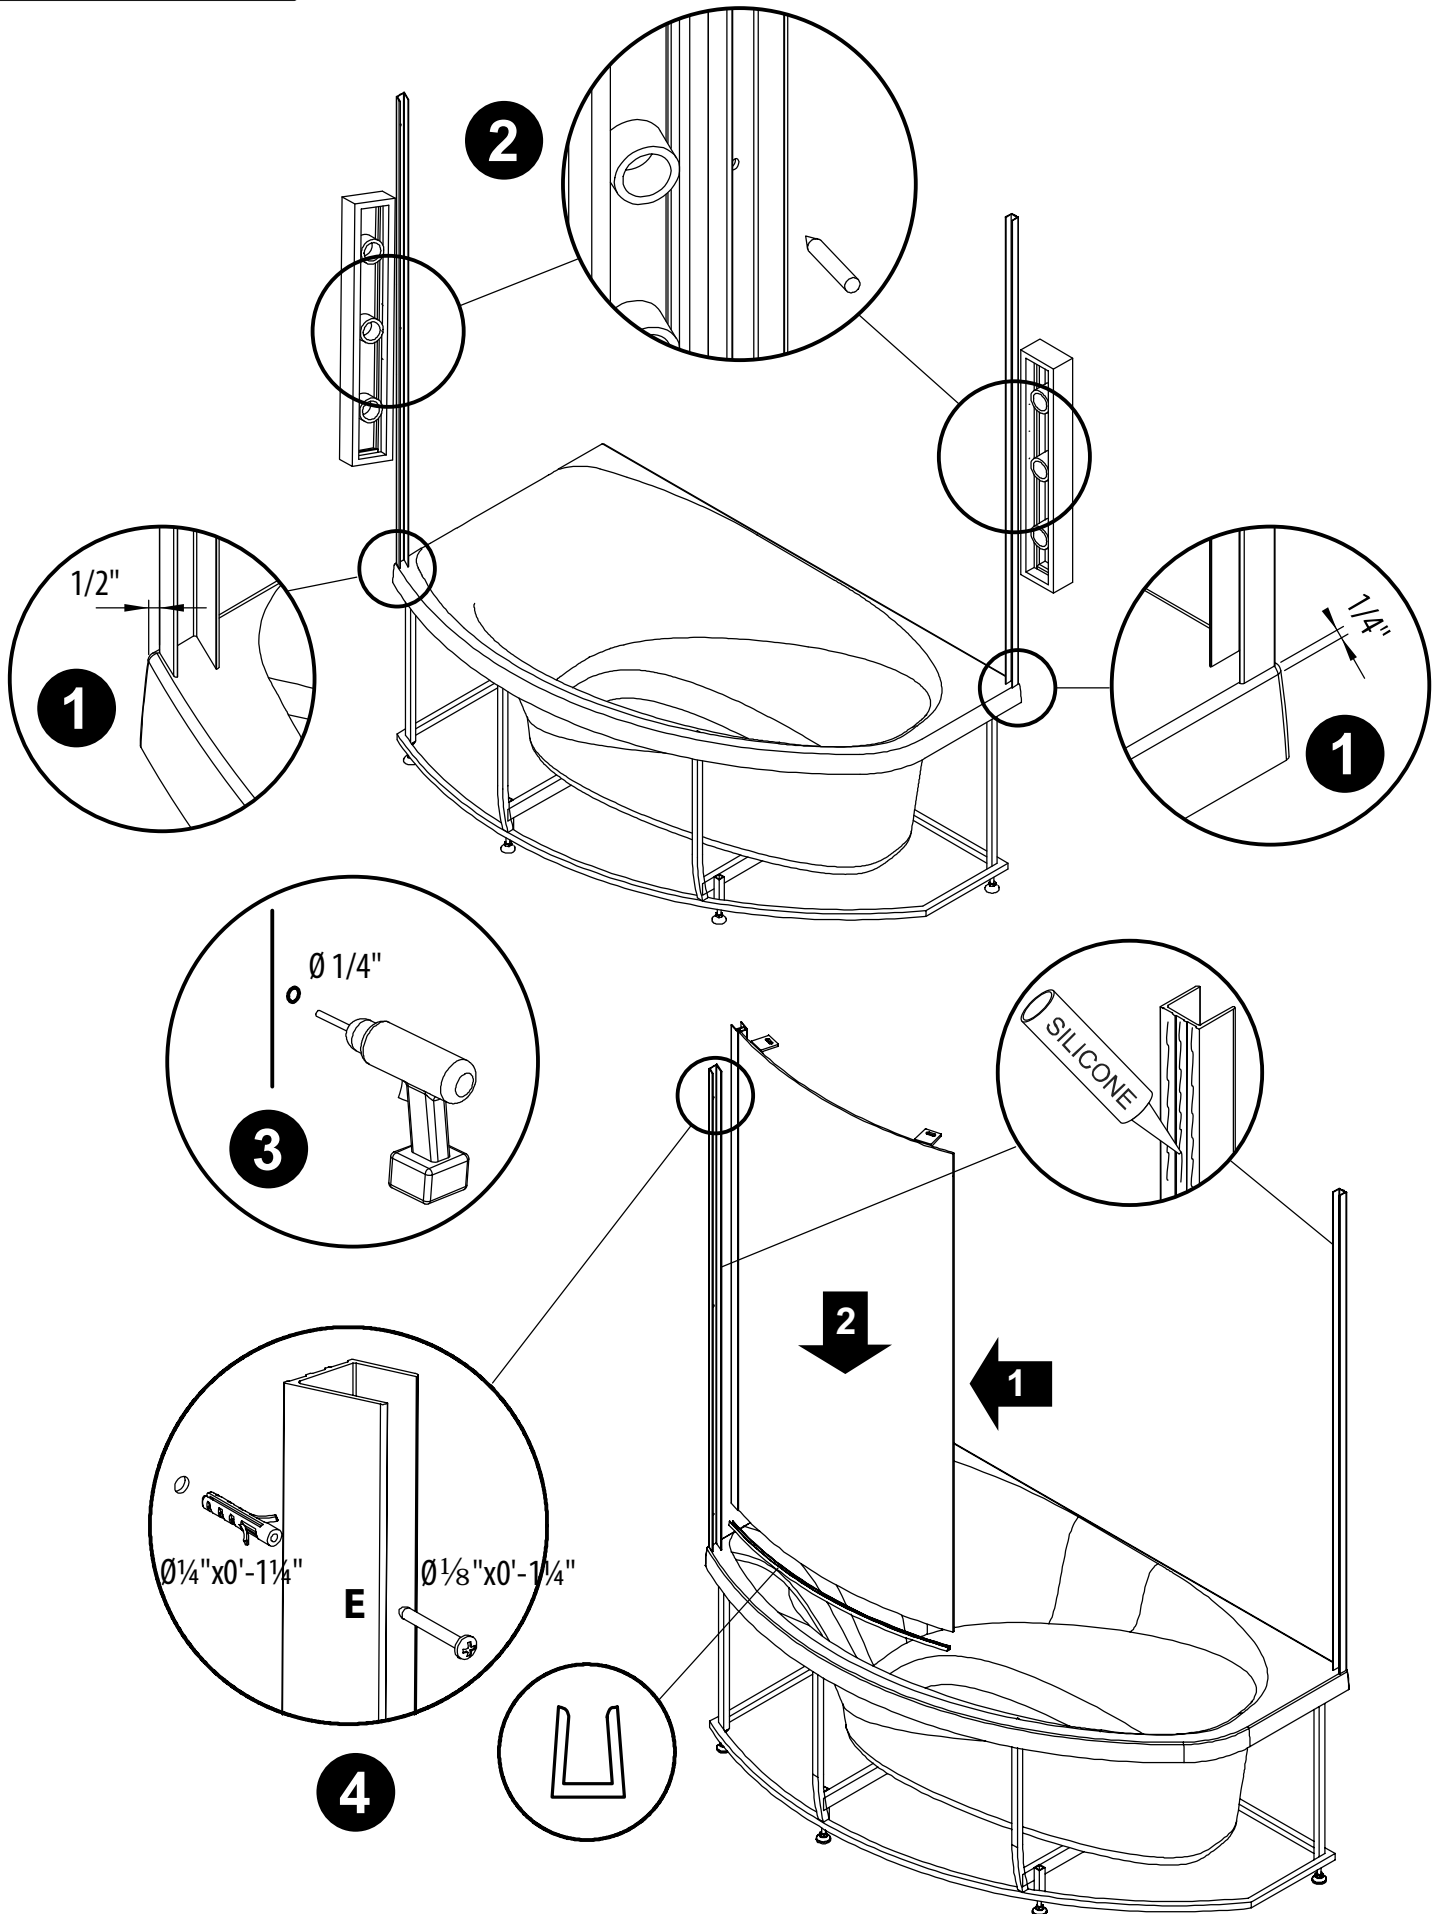

## ECLIPSE

Installation of shower wall

H

1/2" x Ø 1/2" x 0'-1 1/4"

1/4" x Ø 1/8" x 0'-1 1/4"

E

4x

D

1xM4x30

B

NB! Not in Package.

Ø 1/8"

Ø 1/4"

Ø 1/2"

Ø 0'-1 1/4"

A=B

15

16

18

17

20

19

20

22