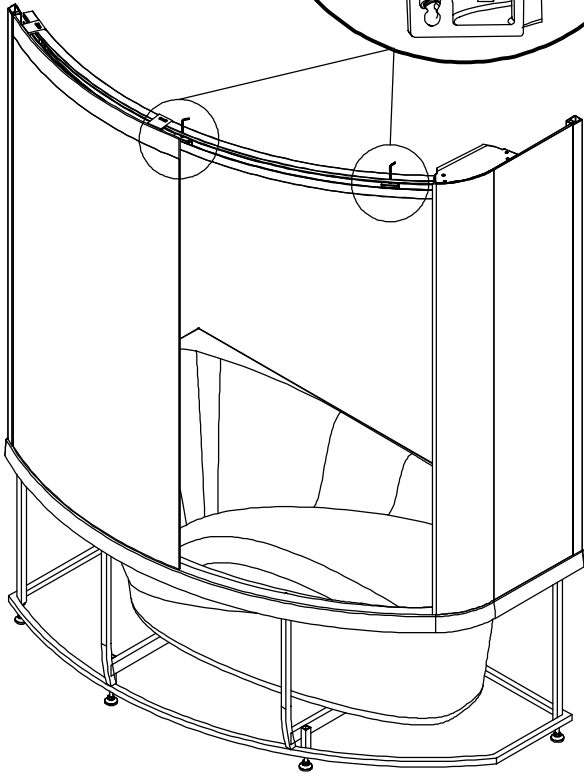

## ECLIPSE

Installation of shower wall

H

1/2" x Ø 1/2" x 0'-1 1/4"

1/4" x Ø 1/8" x 0'-1 1/4"

E

4x

D

1xM4x30

B

NB! Not in Package.

Ø 1/8"

Ø 1/4"

Ø 1/2"

Ø 0'-1 1/4"

A=B

15

16

18

17

20

19

20

22