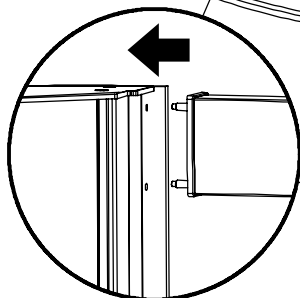

## ECLIPSE

Installation of shower wall

H

1/2" x Ø 1/2" x 0'-1 1/4"

1/4" x Ø 1/8" x 0'-1 1/4"

E

4x

D

1xM4x30

B

NB! Not in Package.

Ø 1/8"

Ø 1/4"

Ø 1/2"

Ø 0'-1 1/4"

A=B

15

16

18

17

20

19

20

22