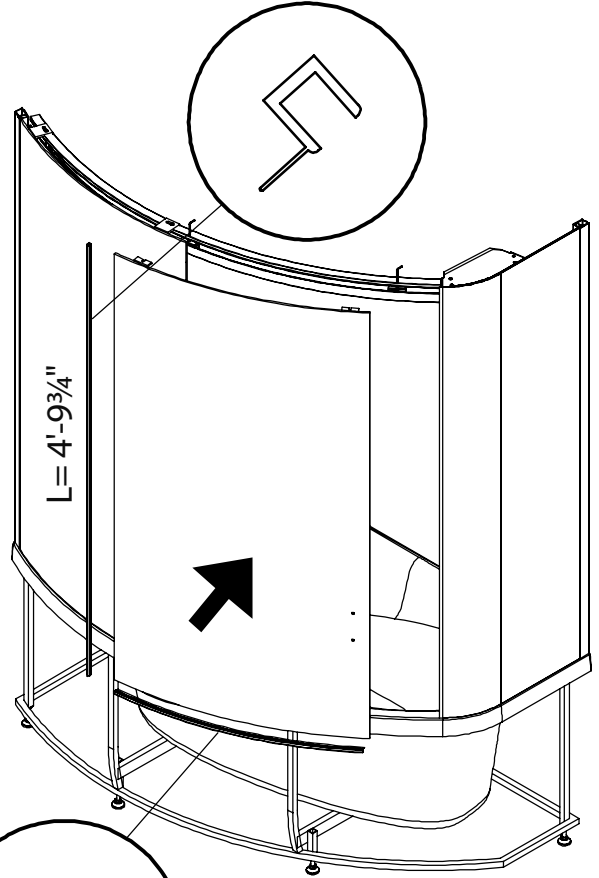

## ECLIPSE

Installation of shower wall

H

1/2" x Ø 1/2" x 0'-1 1/4"

1/4" x Ø 1/8" x 0'-1 1/4"

E

4x

D

1xM4x30

B

NB! Not in Package.

Ø 1/8"

Ø 1/4"

Ø 1/2"

Ø 0'-1 1/4"

A=B

15

16

18

17

20

19

20

22