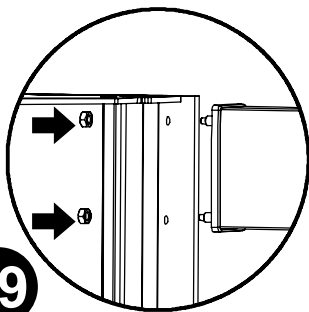

## ECLIPSE

Installation of shower wall

H

1/2" x Ø 1/2" x 0'-1 1/4"

1/4" x Ø 1/8" x 0'-1 1/4"

E

4x

D

1xM4x30

B

NB! Not in Package.

Ø 1/8"

Ø 1/4"

Ø 1/2"

Ø 0'-1 1/4"

A=B

15

16

18

17

20

19

20

22