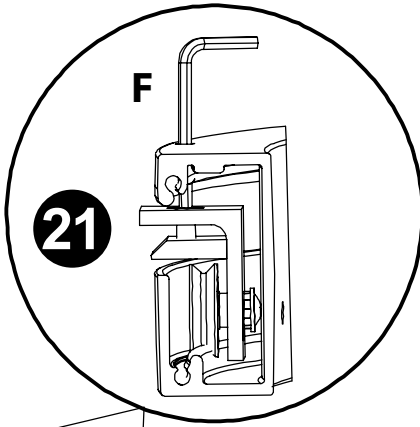

## ECLIPSE

Installation of shower wall

H

1/2" x Ø 1/2" x 0'-1 1/4"

1/4" x Ø 1/8" x 0'-1 1/4"

E

4x

D

1xM4x30

B

NB! Not in Package.

Ø 1/8"

Ø 1/4"

Ø 1/2"

Ø 0'-1 1/4"

A=B

15

16

18

17

20

19

20

22