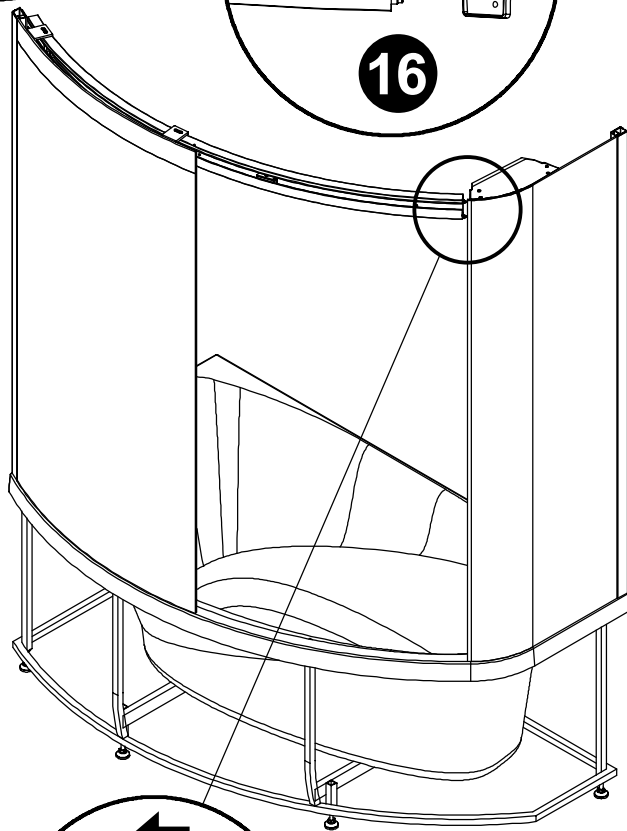

## ECLIPSE

Installation of shower wall

H

1/2" x Ø 1/2" x 0'-1 1/4"

1/4" x Ø 1/8" x 0'-1 1/4"

E

4x

D

1xM4x30

B

NB! Not in Package.

Ø 1/8"

Ø 1/4"

Ø 1/2"

Ø 0'-1 1/4"

A=B

15

16

18

17

20

19

20

22