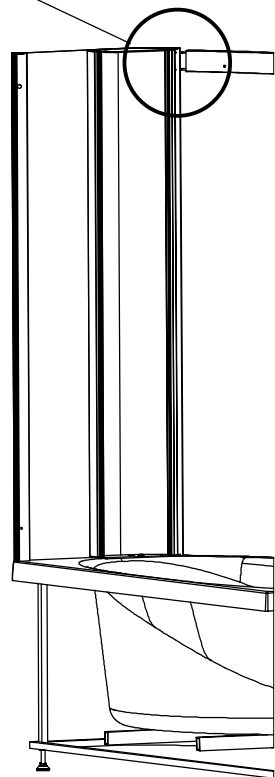

## ECLIPSE

Installation of shower wall

H

1/2" x Ø 1/2" x 0'-1 1/4"

1/4" x Ø 1/8" x 0'-1 1/4"

E

4x

D

1xM6

1xM6

1xM6x40

C

2xM5x12

A

1xM4

1xM4

1xM4x30

B

NB! Not in Package.

Ø 1/8"

Ø 1/4"

Ø 1/2"

Ø 0'-1 1/4"

A=B

15

16

18

17

20

19

20

22