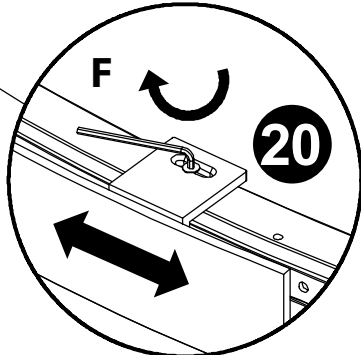

## ECLIPSE

Installation of shower wall

H

1/2" x Ø 1/2" x 0'-1 1/4"

1/4" x Ø 1/8" x 0'-1 1/4"

E

4x

D

1xM4x30

B

NB! Not in Package.

Ø 1/8"

Ø 1/4"

Ø 1/2"

Ø 0'-1 1/4"

A=B

15

16

18

17

20

19

20

22