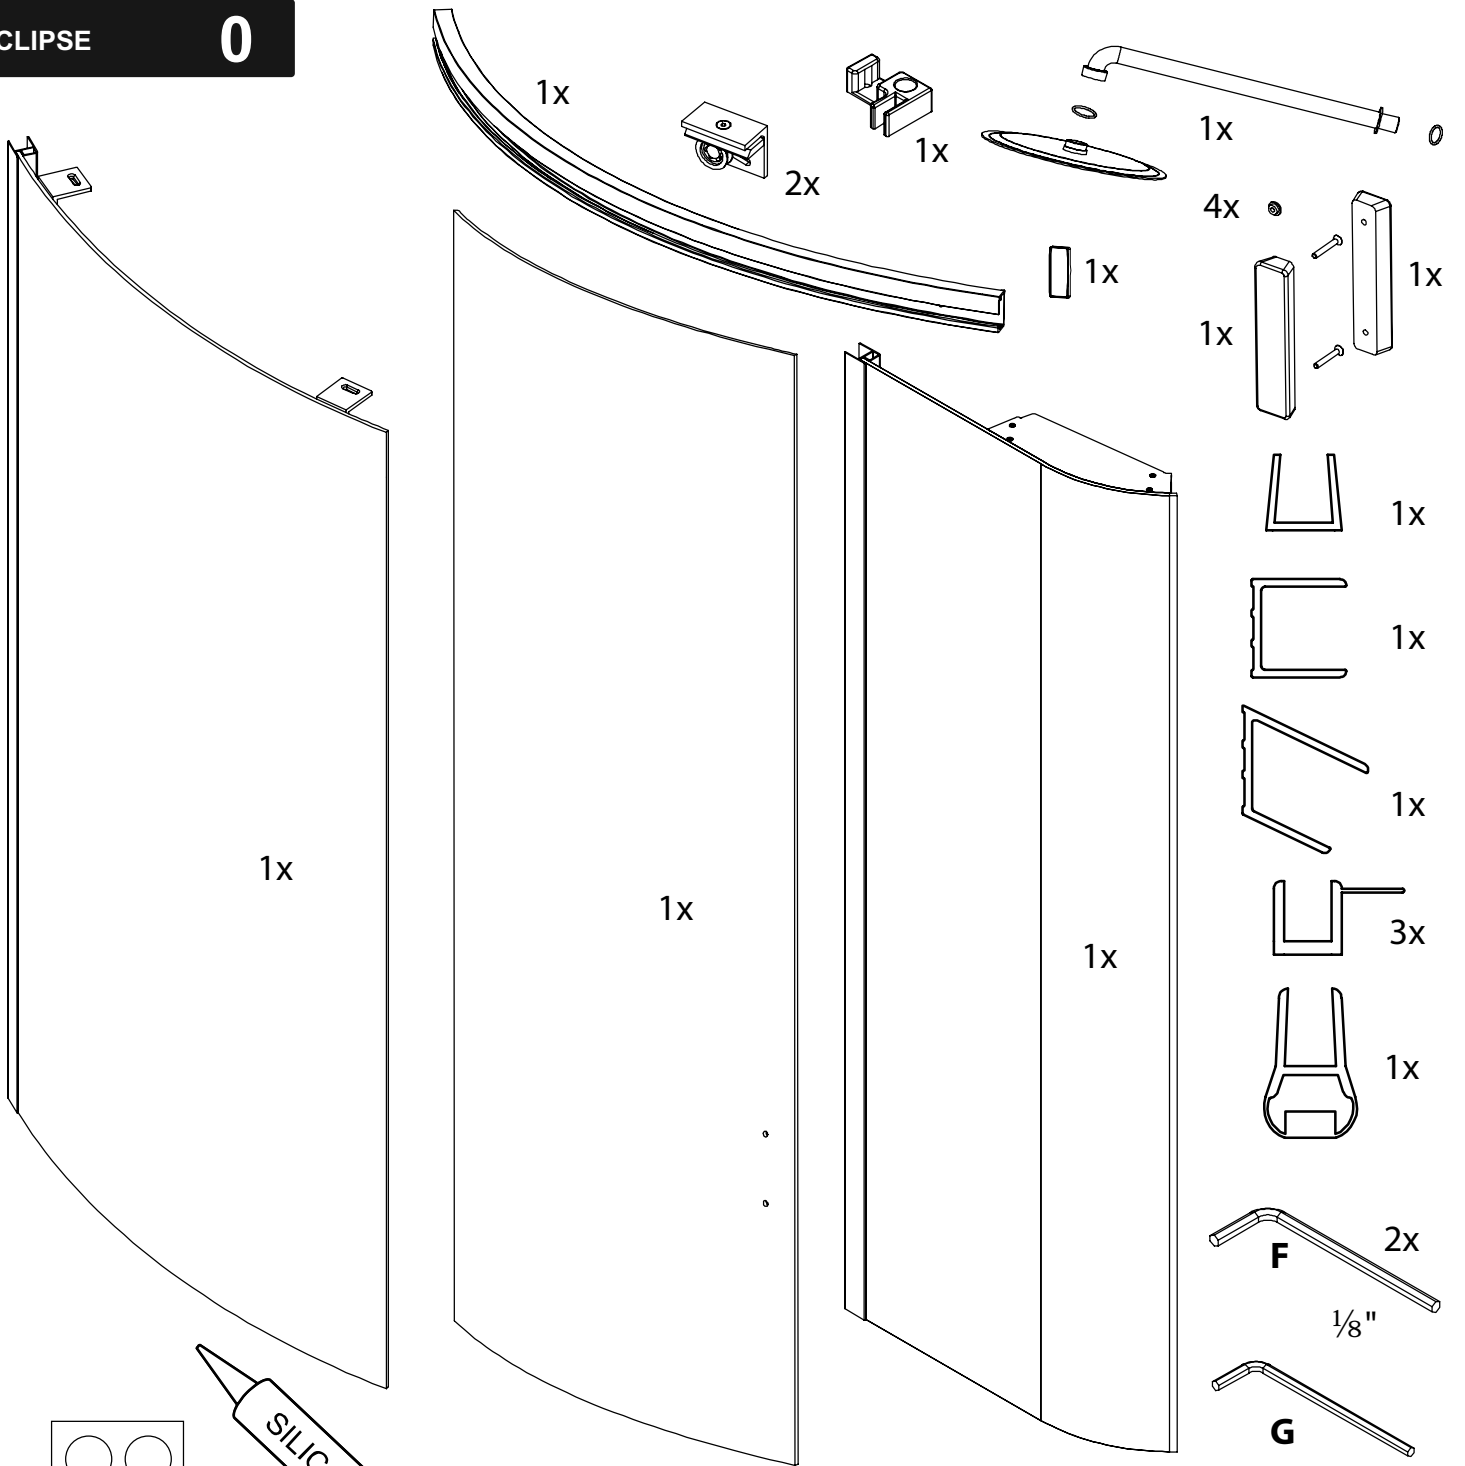

## ECLIPSE

Installation of shower wall

H

1/2" x Ø 1/2" x 0'-1 1/4"

1/4" x Ø 1/8" x 0'-1 1/4"

E

4x

D

1xM4x30

B

NB! Not in Package.

Ø 1/8"

Ø 1/4"

Ø 1/2"

Ø 0'-1 1/4"

A=B

15

16

18

17

20

19

20

22