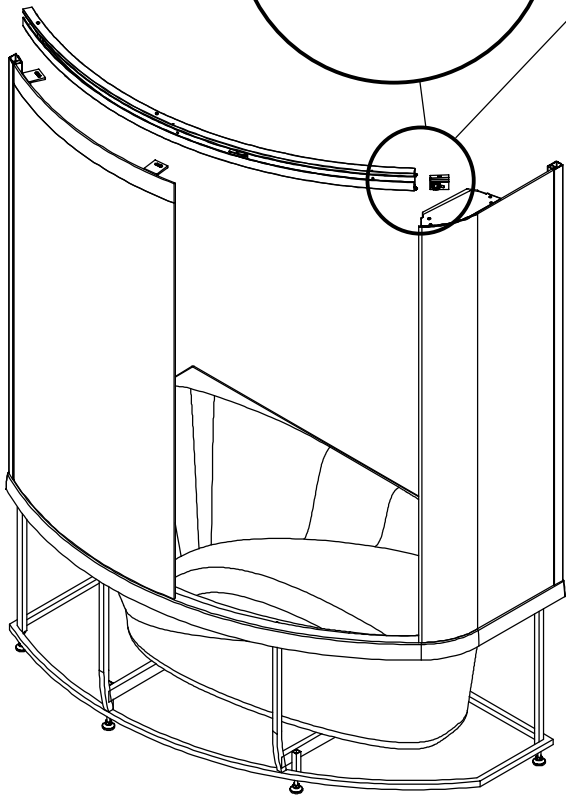

## ECLIPSE

Installation of shower wall

H

1/2" x Ø 1/2" x 0'-1 1/4"

1/4" x Ø 1/8" x 0'-1 1/4"

E

4x

D

1xM4x30

B

NB! Not in Package.

Ø 1/8"

Ø 1/4"

Ø 1/2"

Ø 0'-1 1/4"

A=B

15

16

18

17

20

19

20

22