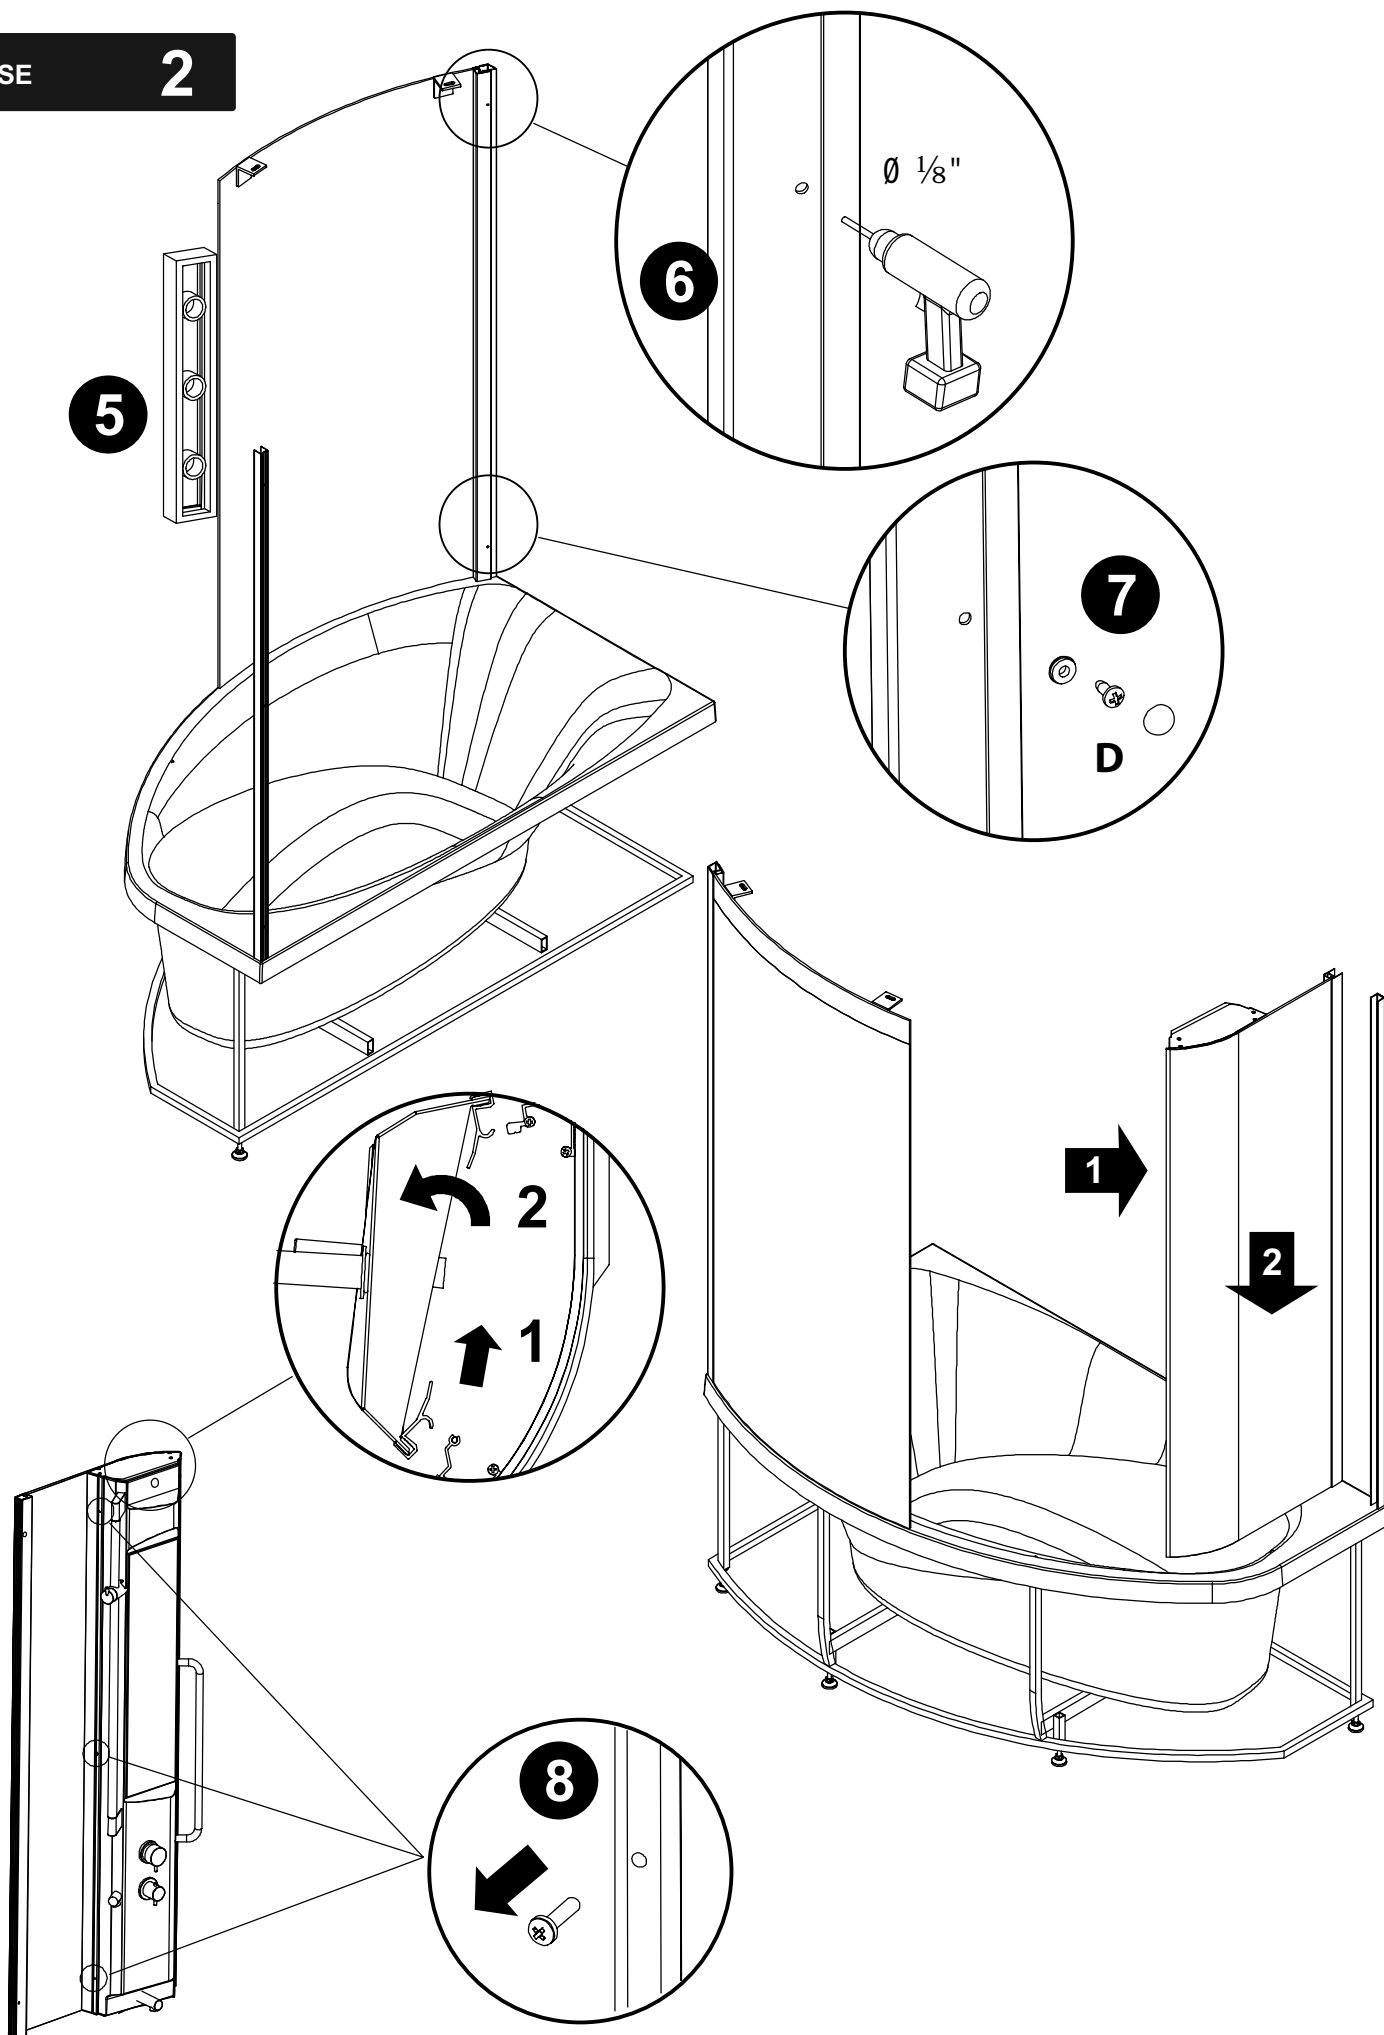

## ECLIPSE

Installation of shower wall

H

1/2" x Ø 1/2" x 0'-1 1/4"

1/4" x Ø 1/8" x 0'-1 1/4"

E

4x

D

1xM4x30

B

NB! Not in Package.

Ø 1/8"

Ø 1/4"

Ø 1/2"

Ø 0'-1 1/4"

A=B

15

16

18

17

20

19

20

22