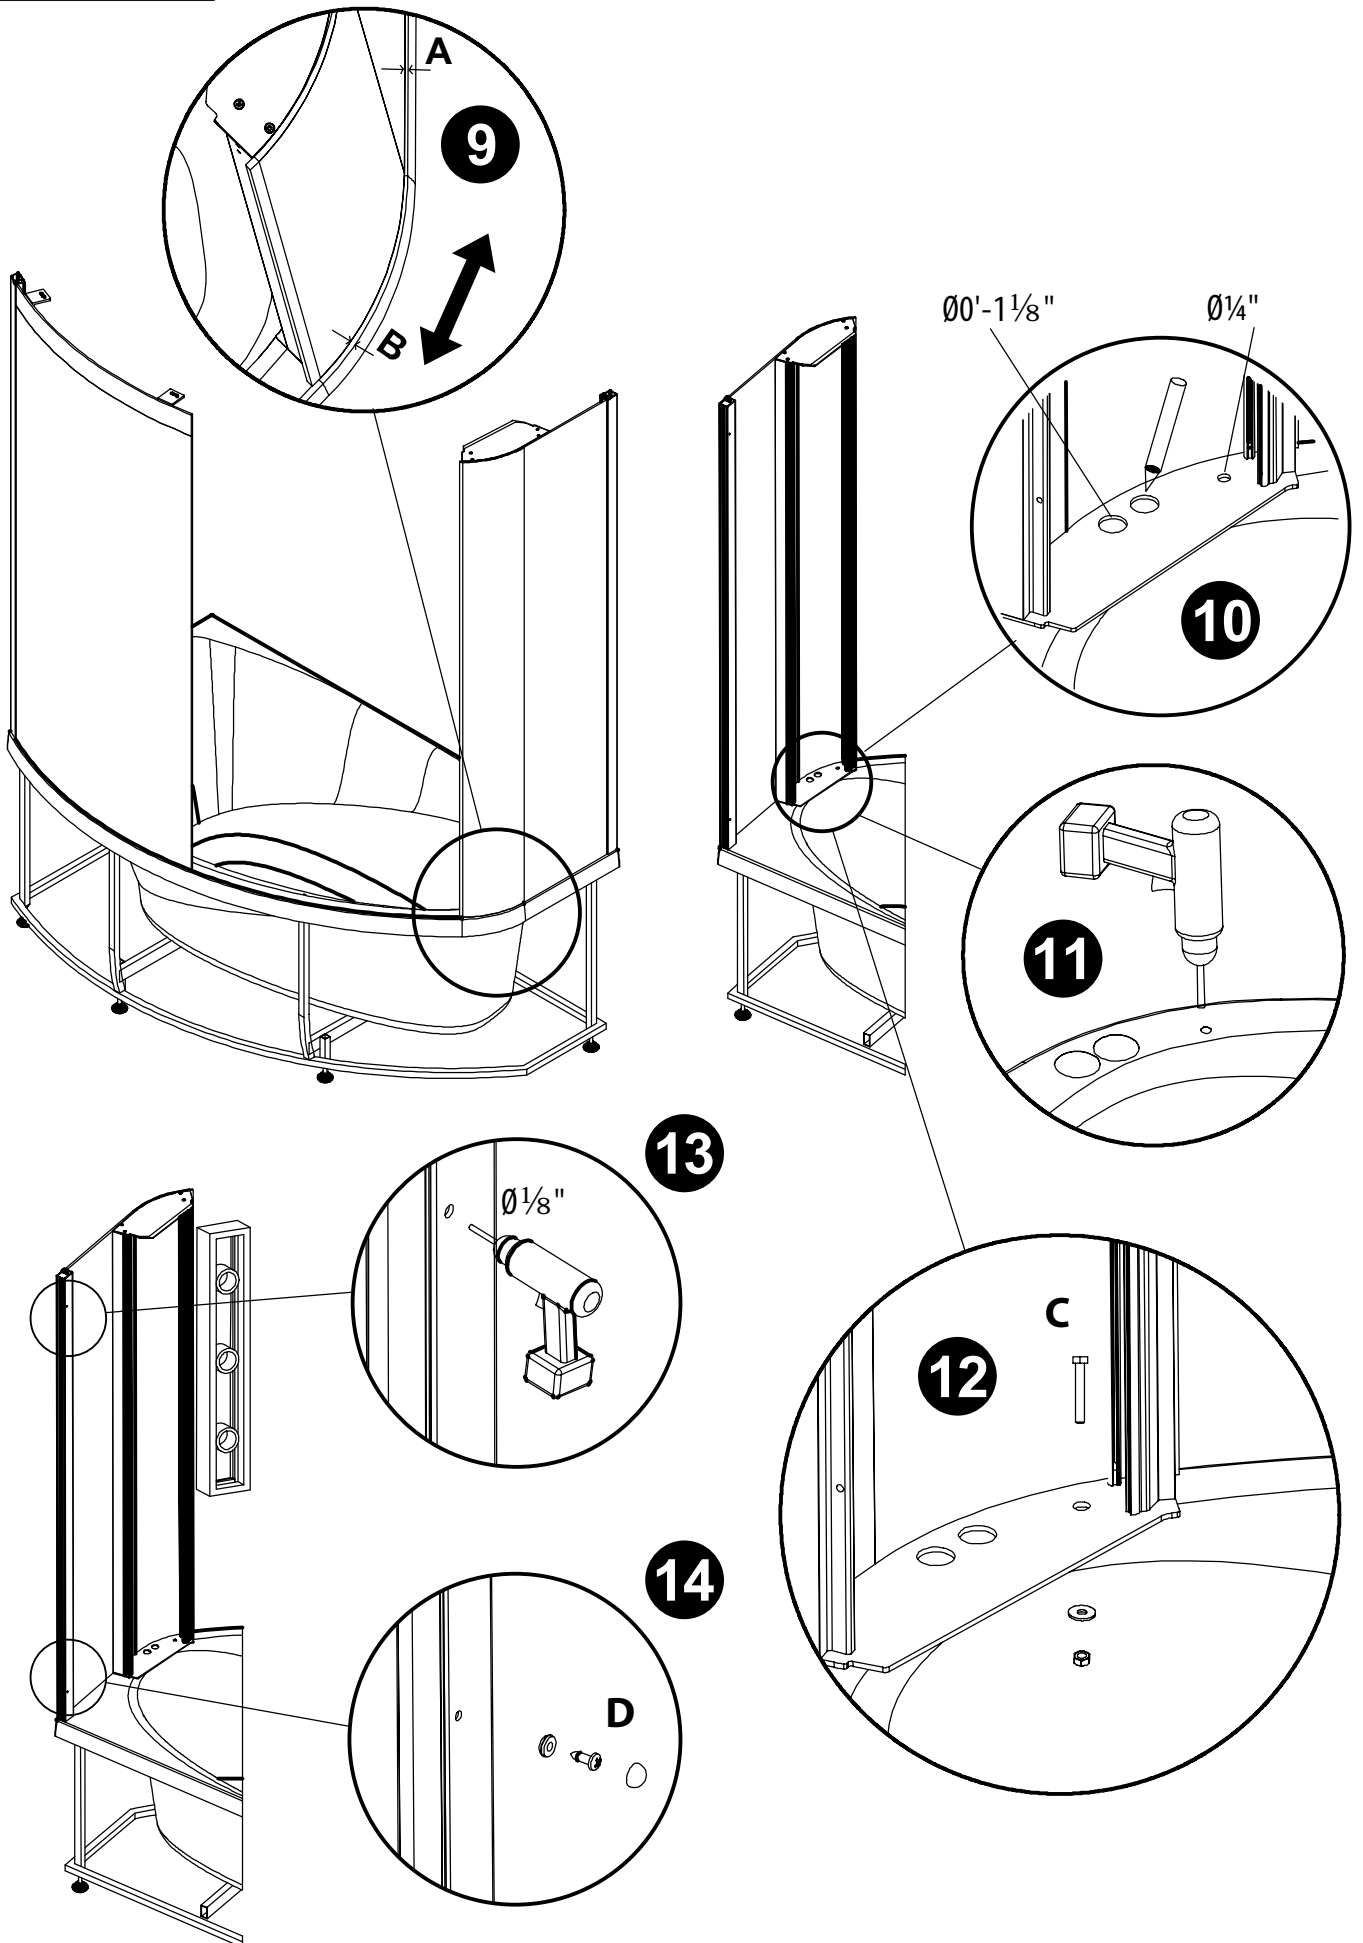

## ECLIPSE

Installation of shower wall

H

1/2" x Ø 1/2" x 0'-1 1/4"

1/4" x Ø 1/8" x 0'-1 1/4"

E

4x

D

1xM4x30

B

NB! Not in Package.

Ø 1/8"

Ø 1/4"

Ø 1/2"

Ø 0'-1 1/4"

A=B

15

16

18

17

20

19

20

22