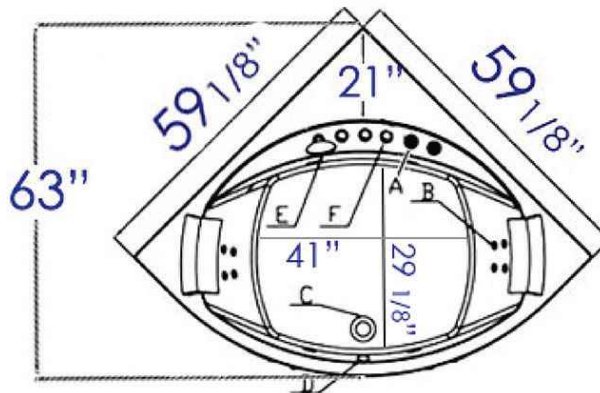

AM200

5' Rounded Modern Double Seat Corner
Whirlpool Bath Tub w/ Fix

EAGO USA

- A air switch
- B massage nozzle
- C drain
- D light
- E shower head
- F valve

Note: All product dimensions are approximate and should be verified on site prior to installation.