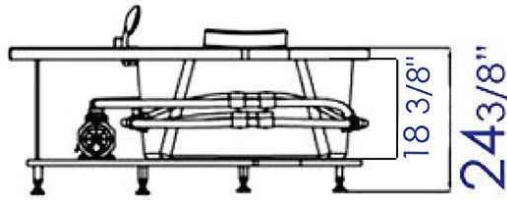

AM200

5' Rounded Modern Double Seat Corner
Whirlpool Bath Tub w/ Fix

EAGO USA

- A air switch
- B massage nozzle
- C drain
- D light
- E shower head
- F valve

Note: All product dimensions are approximate and should be verified on site prior to installation.