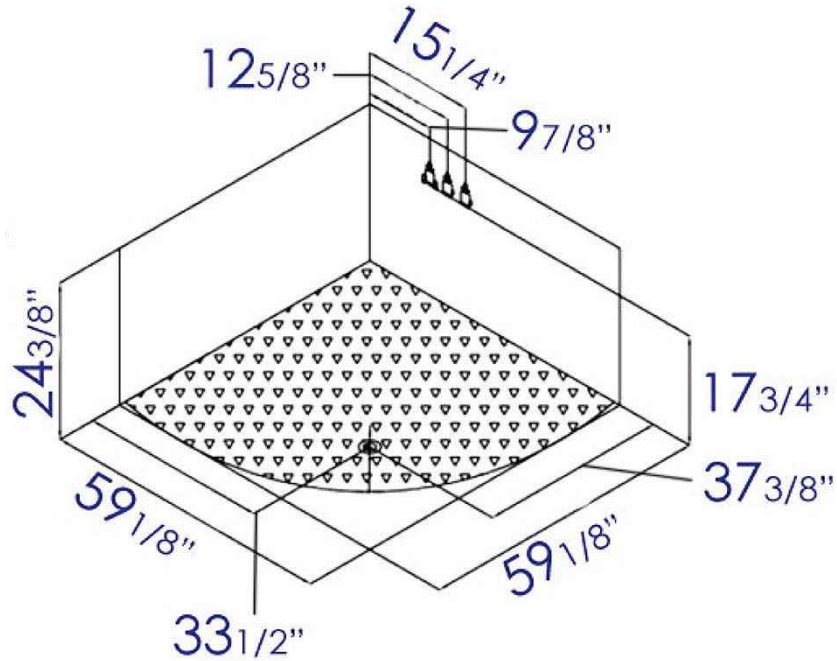

AM200

5' Rounded Modern Double Seat Corner
Whirlpool Bath Tub w/ Fix

EAGO USA

- A air switch
- B massage nozzle
- C drain
- D light
- E shower head
- F valve

Note: All product dimensions are approximate and should be verified on site prior to installation.