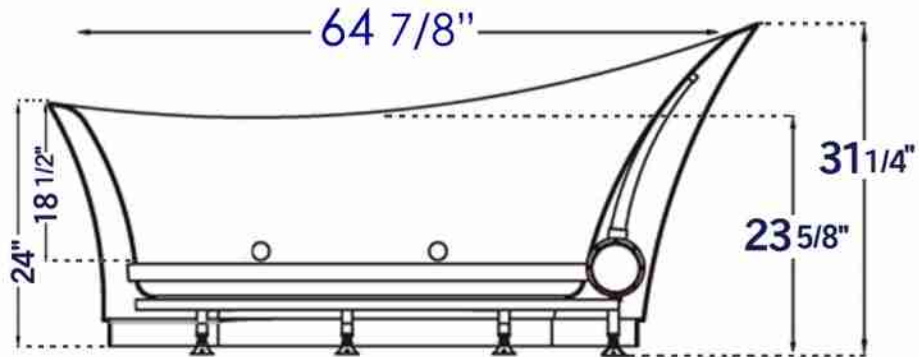

A: Drain B: Air Holes C: LED Lights D: Control Panel

Note: All product dimensions are approximate and should be verified on site prior to installation.