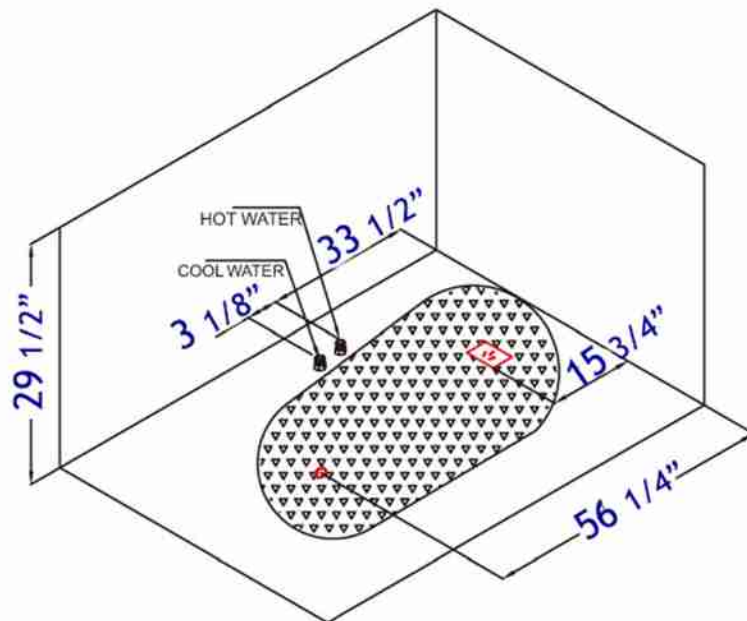

A: Drain B: Air Holes C: LED Lights D: Control Panel

Note: All product dimensions are approximate and should be verified on site prior to installation.