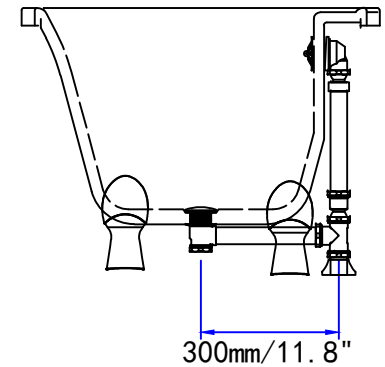

Streamline

N-900-60CFWH-DM

 **kitchensource.com**

1.800.667.8721