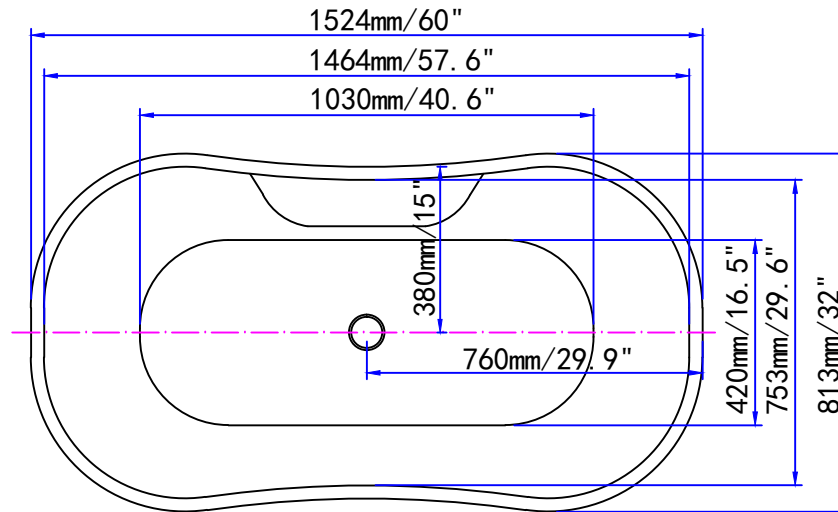

Streamline

N-900-60CFWH-DM

 **kitchensource.com**

1.800.667.8721