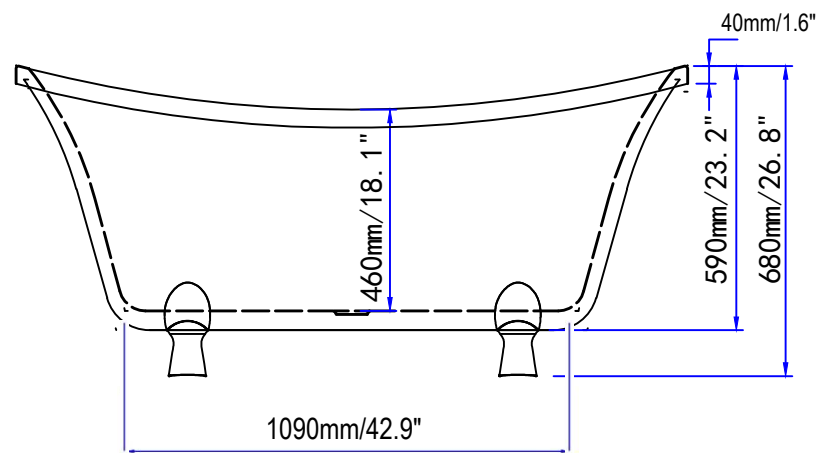

Streamline

N-900-60CFWH-DM

 **kitchensource.com**

1.800.667.8721